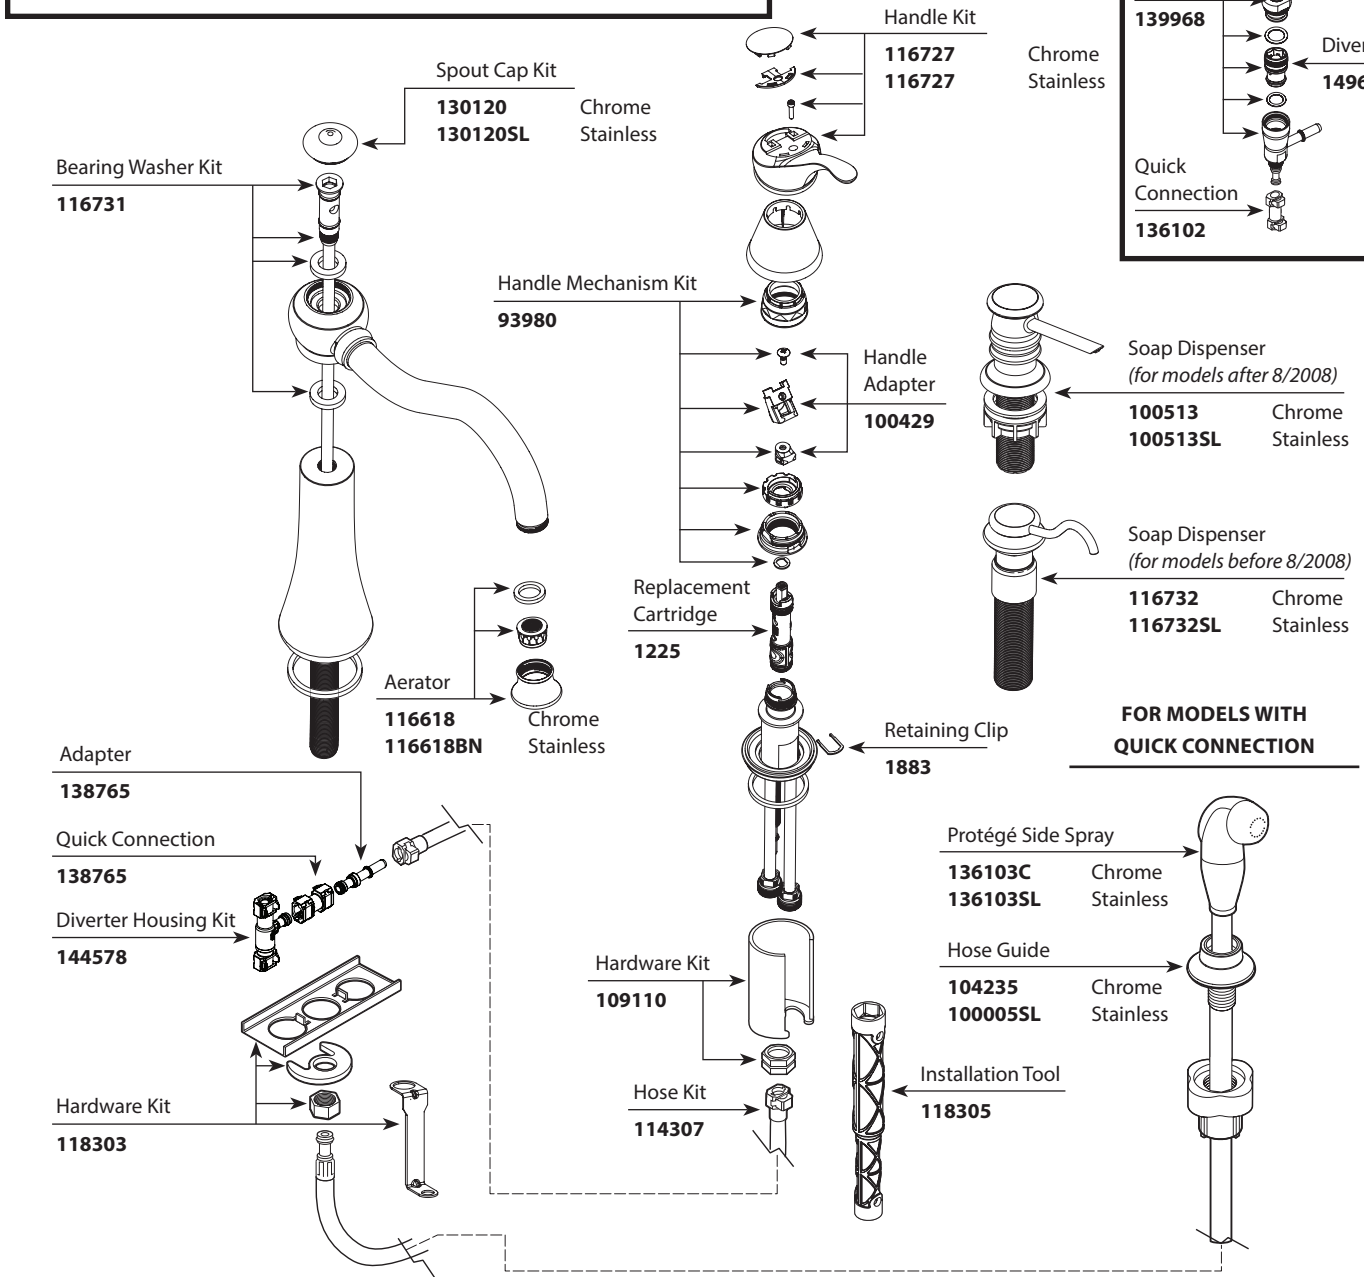

Buy it for looks. Buy it for life.®

Illustrated Parts

■ Order by Part Number

FOR MODELS WITH THREADED CONNECTION
Models prior to 7/07

Protégé Side Spray
104234 Chrome (Obsolete)
104234SL Stainless (Obsolete)
136103C Chrome + **168665**
136103SL Stainless + **168665**

Hardware Kit (includes diverter)
114306
116730
 Diverter
14960

Single-Handle Lever Kitchen Faucet w/Protégé Side Spray and Matching Soap Dispenser

MODEL	HANDLE	FINISH
87770	Lever	Chrome
87770SL	Lever	Stainless

Models prior to 3/09

Hardware Kit (includes diverter)
139968
114306
 Diverter
14960

Quick Connection
136102

MOEN, ENJOY THE MOMENTS