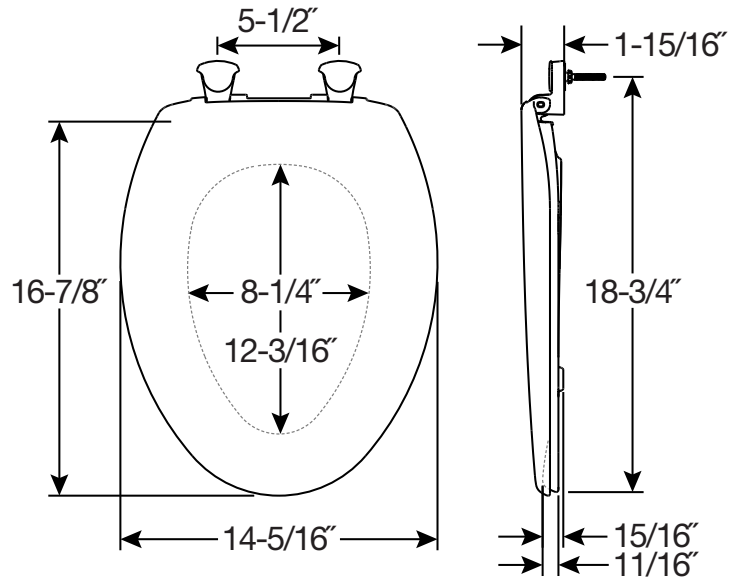

1200SLOWT

RESIDENTIAL PLASTIC TOILET SEAT

FEATURES:

- **STA-TITE®**
Seat Fastening System™
Never Loosens™
- **Easy•Clean & Change®**
Removes for easy cleaning
- **Whisper•Close®**
Slowly and quietly closes

SPECIFICATIONS:

- Size:** Elongated
- Material:** Plastic
- Style:** Closed Front with Cover
- Ring Bumpers:** Four
- Hinges:** Plastic
- Hardware:** STA-TITE® Seat Fastening System™

Codes & Standards:  Complies with IAPMO/ANSI Z124.5 Performance Standards Residential