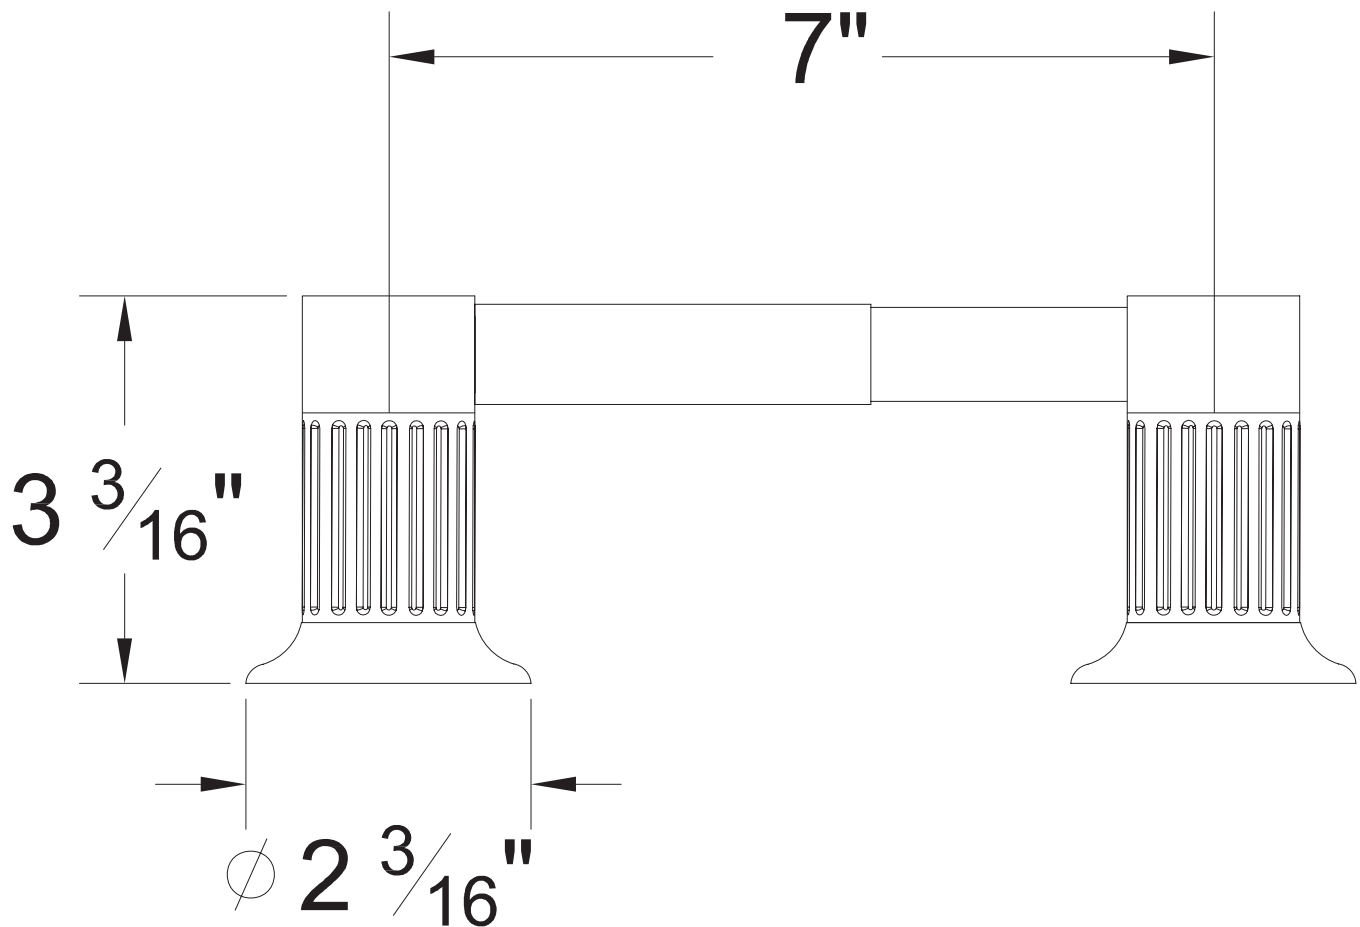

PRODUCT SPECIFICATION SHEET

ITEM # 3665EN  
Paper holder

- Matches EN handles

The measurements shown are for reference only. Products and specifications shown are subject to change without notice.

[www.santecfaucet.com](http://www.santecfaucet.com) | P: 310.542.0063 F: 310.542.5681