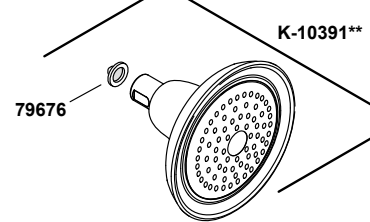

# Devonshire®

2.5 gpm single-function showerhead with Katalyst® air-induction te  
K-10391-AK-CP

1058640-8-J

© 2014 Kohler Co.