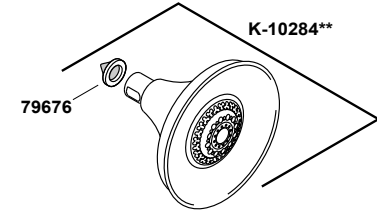

# Devonshire®

2.5 gpm single-function showerhead with Katalyst® air-induction te  
K-10391-AK-CP

1058640-8-J

© 2014 Kohler Co.