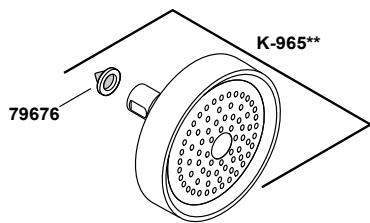

# Devonshire®

2.5 gpm single-function showerhead with Katalyst® air-induction te  
K-10391-AK-CP

1058640-8-J

© 2014 Kohler Co.