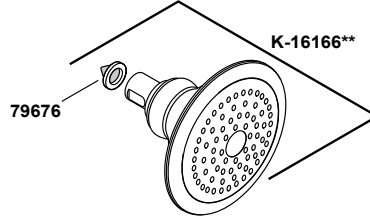

# Devonshire®

2.5 gpm single-function showerhead with Katalyst® air-induction te  
K-10391-AK-CP

1058640-8-J

© 2014 Kohler Co.