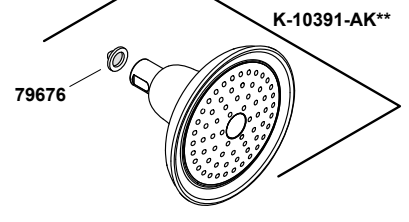

# Devonshire®

2.5 gpm single-function showerhead with Katalyst® air-induction te  
K-10391-AK-CP

1058640-8-J

© 2014 Kohler Co.