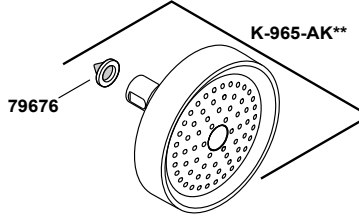

# Devonshire®

2.5 gpm single-function showerhead with Katalyst® air-induction te  
K-10391-AK-CP

1058640-8-J

© 2014 Kohler Co.