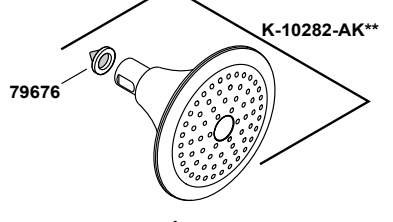

# Devonshire®

2.5 gpm single-function showerhead with Katalyst® air-induction te  
K-10391-AK-CP

1058640-8-J

© 2014 Kohler Co.