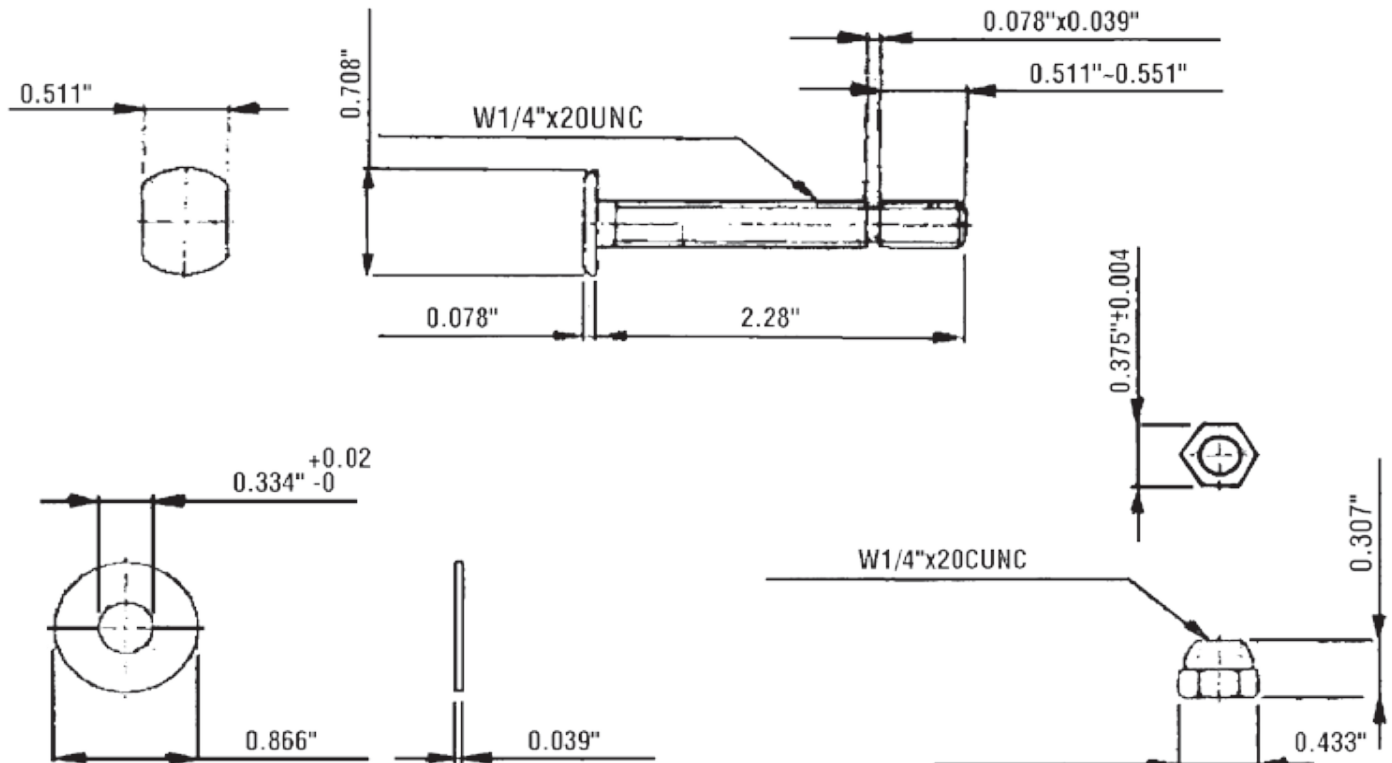

PF90104 & PF90104BRSS

1/4" x 2-1/4"
Solid Brass Closet Bolts

Product Features:

- 1/4" X 2-1/4" Solid Brass Snap Off Bolts
- 2 Round Brass Plated Steel Washers
- 2 Round Nickel Plated Steel Washers
- 2 Nickel Plated Acorn Nuts
- Bagged

PF90104

PART #	NUTS
PF90104	Round - Nickel Plated Steel
PF90104BRSS	Round - Nickel Plated Brass

Product Specifications:

Warranty and Codes:

This PROFLO product carries a 1-year limited warranty.