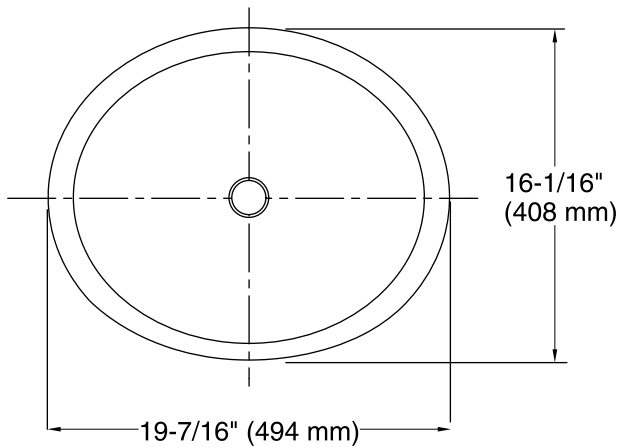

Technical Information

All product dimensions are nominal.

Installation:	Under-mount
Bowl area	Length: 17" (432 mm)
	Width: 14" (356 mm)
	Bowl depth: 3-15/16" (100 mm)
	Water depth: 2-5/8" (67 mm)
	Drain hole: 1-5/8" (41 mm)
Template:	Under-mount, 1151011-7, required, included

Notes

Install this product according to the installation guide.

NOTICE: Countertop manufacturer or cutter must use the current product template available at www.kohler.com, or by calling 1-800-4KOHLER. Kohler Co. is not responsible for cutout errors when the incorrect cutout template is used.

ADA, CSA B651 compliant when installed to the specific requirements of these regulations.