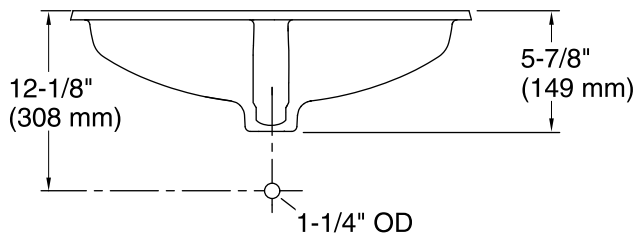

Technical Information

All product dimensions are nominal.

Installation:	Under-mount
Bowl area	Length: 17" (432 mm)
	Width: 14" (356 mm)
	Bowl depth: 3-15/16" (100 mm)
	Water depth: 2-5/8" (67 mm)
	Drain hole: 1-5/8" (41 mm)
Template:	Under-mount, 1151011-7, required, included

Notes

Install this product according to the installation guide.

NOTICE: Countertop manufacturer or cutter must use the current product template available at www.kohler.com, or by calling 1-800-4KOHLER. Kohler Co. is not responsible for cutout errors when the incorrect cutout template is used.

ADA, CSA B651 compliant when installed to the specific requirements of these regulations.