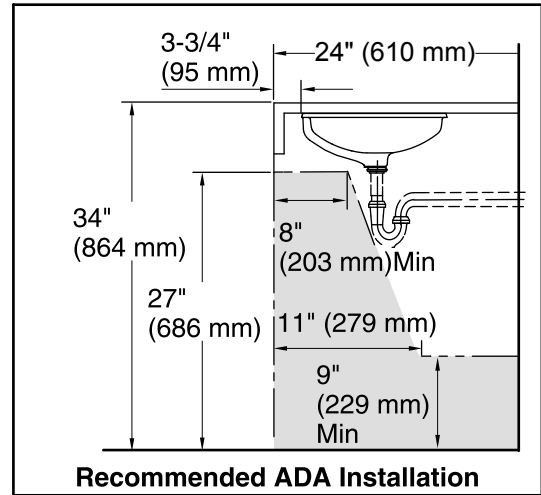

Technical Information

All product dimensions are nominal.

Installation:	Under-mount
Bowl area	Length: 17" (432 mm)
	Width: 14" (356 mm)
	Bowl depth: 3-15/16" (100 mm)
	Water depth: 2-5/8" (67 mm)
	Drain hole: 1-5/8" (41 mm)
Template:	Under-mount, 1151011-7, required, included

Notes

Install this product according to the installation guide.

NOTICE: Countertop manufacturer or cutter must use the current product template available at www.kohler.com, or by calling 1-800-4KOHLER. Kohler Co. is not responsible for cutout errors when the incorrect cutout template is used.

ADA, CSA B651 compliant when installed to the specific requirements of these regulations.