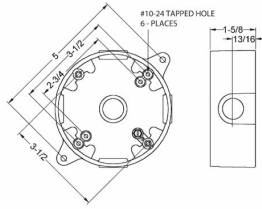

4 IN. ROUND BOX & EXTENSION

1-1/2 in. Deep - Five Threaded Outlets - 4 in. Round Splice Box
N/A

D08

Catalog #: 5361-0

APPLICATIONS

For use in branch circuit wiring in wet, damp, or dry locations
May be used as a weatherproof junction box, and may be used with BELL® round cluster covers and round lampholder combinations

CONFIGURATION

Number Of Outlets: 5

PRODUCT MEASUREMENTS

Depth: 1-1/2 in.
 Outlet Size: 1/2 in.
 Cubic Inches (cm3): 16.0 (262.2)
 Wt. Ea. (Lbs.): 0.650

PACKAGING

Package Type: Shrink
 Std. Pkg.: 16
 Product UPC-A Labeled: Yes
 Weight (Lbs. Per/C): 65.00
 Ship Carton Length (in.): 16.19
 Ship Carton Width (in.): 6.50
 Ship Carton Height (in.): 8.50
 Ctn Weight (Lbs.): 10.40
 Pallet Qty: 1440.00
 UPC Number: 050169536100
 I2of5: 50050169536105