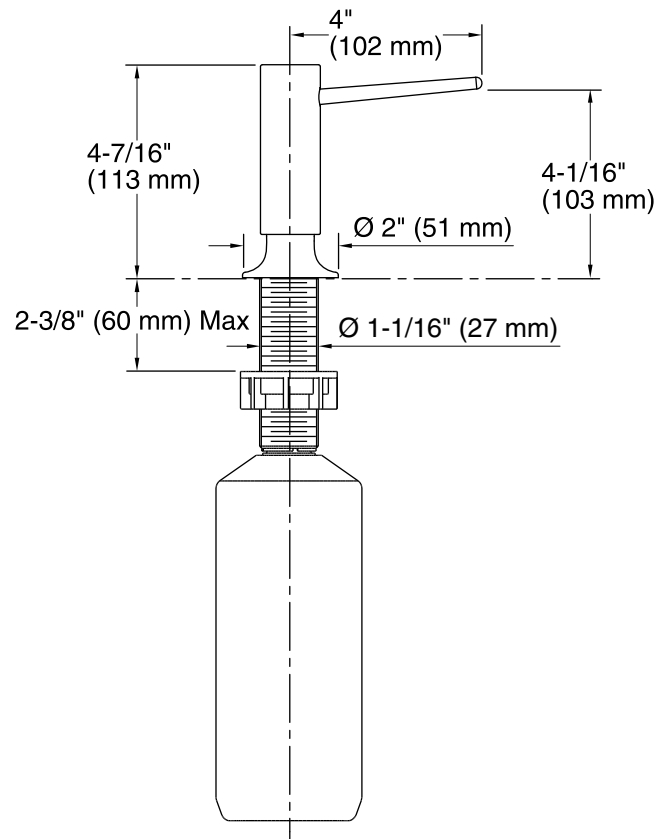

## Features

- Brass construction.
- Intended for kitchen sink and bathroom lavatory installations.
- Refillable from above the counter.
- 16 fluid ounce (.5 L) capacity.

### Technical Information

All product dimensions are nominal.