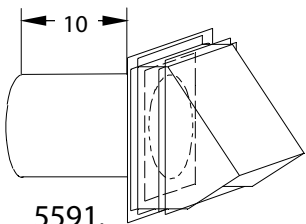

5591.
Dryer Vent with Damper and 1" Stucco Stop

28 GA			
SIZE	PG	1" Stucco Stop	1 1/2" Foam Wall
	5590.	5591.	5592.
3"	$ 9.86	$ 10.40	$ 10.65
4"	10.82	11.47	11.77
5"	11.81	12.57	12.91
6"	13.07	13.95	14.34
7"	14.26	15.25	15.69
8"	15.54	16.64	17.13
10"	18.51	19.83	20.41
12"	21.84	23.39	24.06

26 GA			
SIZE	PG	1" Stucco Stop	1 1/2" Foam Wall
	5590.	5591.	5592.
3"	$ 10.58	$ 11.26	$ 11.57
4"	11.79	12.61	12.99
5"	13.03	14.00	14.43
6"	14.63	15.74	16.23
7"	16.13	17.38	17.94
8"	17.74	19.13	19.75
10"	21.49	23.16	23.89
12"	25.69	27.65	28.50