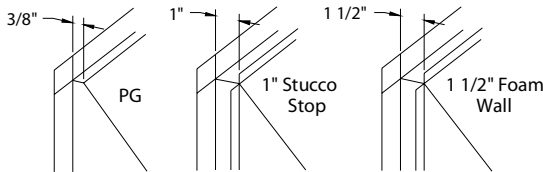

Dryer Vent with Damper