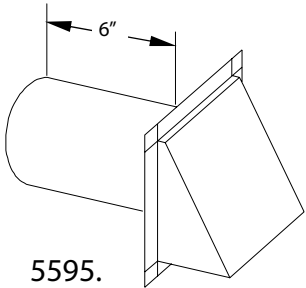

## Wall Cap with Screen

5595.  
Wall Cap with PG

28 GA			
SIZE	PG	1" Stucco Stop	1 1/2" Foam Wall
	5595.	5596.	5597.
3"	\$ 9.16	\$ 9.64	\$ 9.87
4"	9.92	10.52	10.81
5"	10.84	11.55	11.89
6"	11.85	12.67	13.07
7"	12.93	13.86	14.31
8"	14.15	15.20	15.70
10"	16.46	17.73	18.32
12"	19.34	20.84	20.97