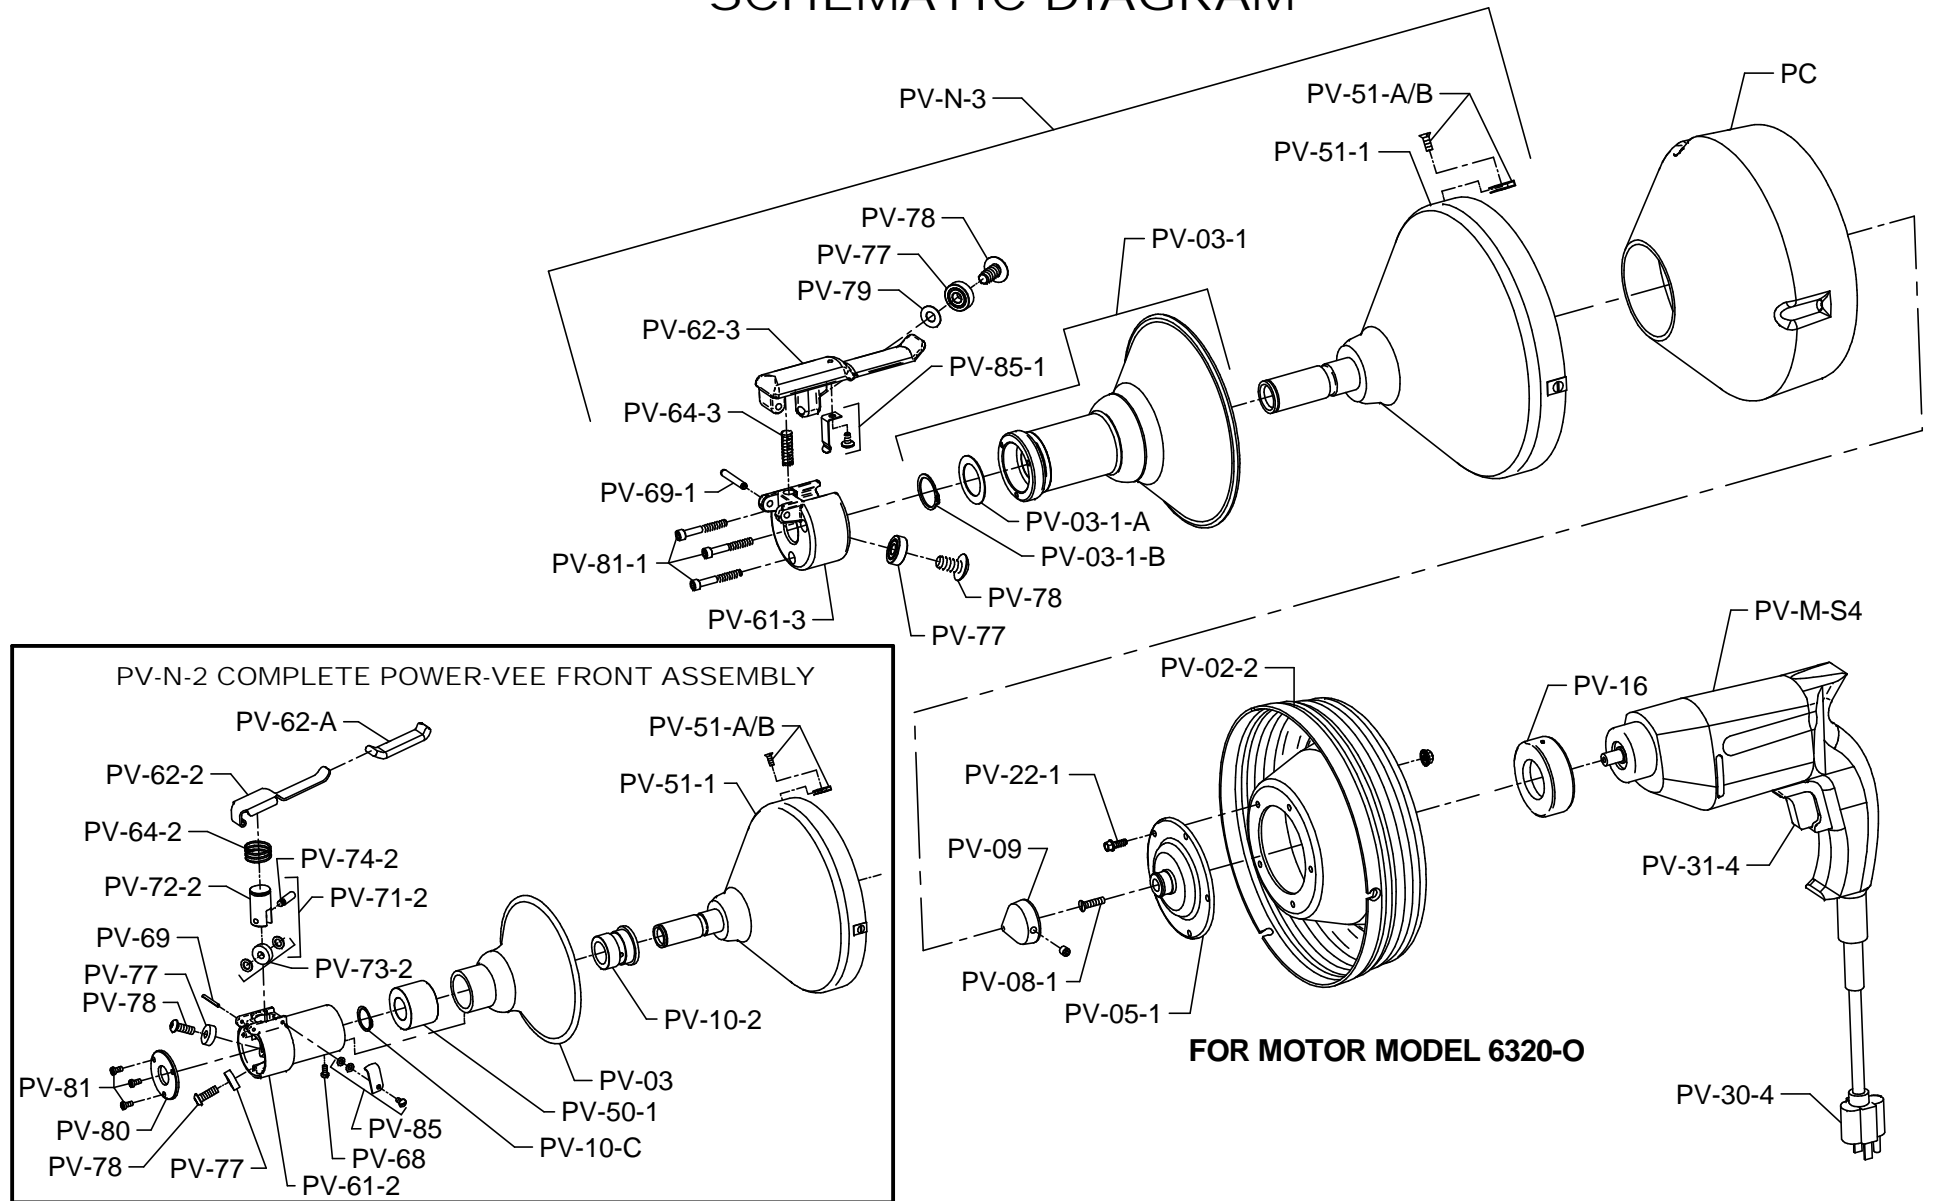

POWER-VEE SCHEMATIC DIAGRAM

IMPORTANT: When ordering, give Serial Number of Machine.