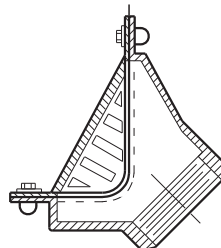

**Jay R. Smith Mfg. Co.
Wholesaler's
Parts Order Number Guide**

**1510, 1520,
1530, 1540
Cat Pg 1-16**

PART	DESCRIPTION	ITEM NUMBER
1, 3	CI Flashing Clamp f/1510-1540, 2-4"	1510CIC2
1, 3	CI Flashing Clamp f/1510-1540, 5, 6"	1510CIC5
1, 3	RB Flashing Clamp f/1510-1540, 2-4"	1510RBC2
1, 3	RB Flashing Clamp f/1510-1540, 5, 6"	1510RBC5
4	Cast Iron Grate f/1510, 1530, 2-4"	1510CIG2
4	Cast Iron Grate f/1510, 1530, 5, 6"	1510CIG5
4	Rough Bronze Grate f/1510, 1530, 2-4"	1510GRB2
4	Rough Bronze Grate f/1510, 1530, 5, 6"	1510GRB5
4	Nickel Bronze Grate f/1510, 1530, 2-4"	1510GNB2
4	Nickel Bronze Grate f/1510, 1530, 5, 6"	1510GNB5
4	Polished Bronze Grate f/1510, 1530, 2-4"	1510GPB2
4	Polished Bronze Grate f/1510, 1530, 5, 6"	1510GPB5
2	Cast Iron Grate f/1520, 1540, 2-4"	1520CIG2
2	Cast Iron Grate f/1520, 1540, 5, 6"	1520CIG5
2	Rough Bronze Grate f/1520, 1540, 2-4"	1520GRB2
2	Rough Bronze f/1520, 1540, 5, 6"	1520GRB5
2	Nickel Bronze Grate f/1520, 1540, 2-4"	1520GNB2
2	Nickel Bronze f/1520, 1540, 5, 6"	1520GNB5
2	Polished Bronze Grate f/1520, 1540, 2-4"	1520GPB2
2	Polished Bronze f/1520, 1540, 5, 6"	1520GPB5
5	Flashing Clamp Bolt, ea (4 reqd)	76100-51-6
5	Flashing Clamp Washer, ea (4 reqd)	76272-51-6