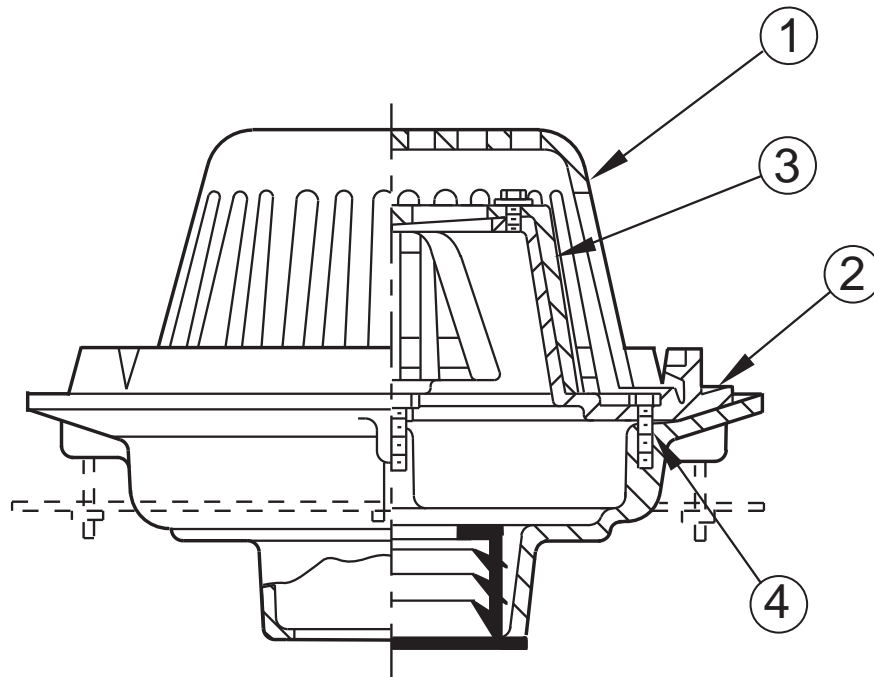

PART	DESCRIPTION	ITEM NUMBER
------	-------------	-------------

**Fig 1070**

1	PVC Standpipe 4 1/2" H x 4" Dia	1070SP-4
1	PVC Standpipe 4 1/2" H x 6" Dia	1070SP-6
1	Flash Clamp only f/4" Dia PVC, CI Npl	1070C-4
1	Flash Clamp only f/6" Dia PVC, CI Npl	1070C-6
1, 2	PVC Standpipe 4" Dia w/Flashing Clamp	1070D
1, 2	PVC Standpipe 6" Dia w/Flashing Clamp	1070D-6
1, 2	CI Standpipe 4" Dia w/Flashing Clamp	1070DCI
1, 2	CI Standpipe 6" Dia w/Flashing Clamp	1070DCI-6

**Fig 1080**

1	Water Dam Collar, 2" High	1080WDC
1	Water Dam Collar, 3" High	1080WDC3
1	Water Dam Collar, 4" High	1080WDC4
1	Water Dam Collar, 6" High	1080WDC6

Fig. 1070

Fig. 1080

Jay R. Smith Mfg. Co.  
Wholesaler's  
Parts Order Number Guide

1083, 1088  
Cat Pg 1-11

PART	DESCRIPTION	ITEM NUMBER
1	Polyethylene Dome, 2"-6" Outlet	1010D
1	Cast Iron Dome, 2"-6" Outlet	1010CID
2	Flashing Collar & Cone	1083C
3	Flow Rate Control	05239-10-0
2, 3	Flashing Collar & Cone w/Flow Rate Control	1083F
	Poly Bag of 4 Bolts f/Collar	R-1010