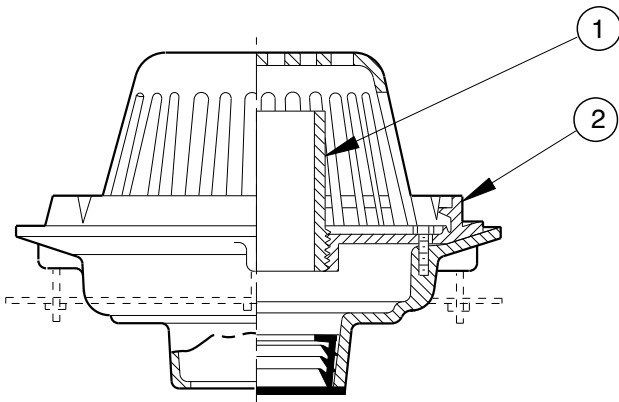

PART	DESCRIPTION	ITEM NUMBER
------	-------------	-------------

**Fig 1070**

1	PVC Standpipe 4 1/2" H x 4" Dia	1070SP-4
1	PVC Standpipe 4 1/2" H x 6" Dia	1070SP-6
1	Flash Clamp only f/4" Dia PVC, CI Npl	1070C-4
1	Flash Clamp only f/6" Dia PVC, CI Npl	1070C-6
1, 2	PVC Standpipe 4" Dia w/Flashing Clamp	1070D
1, 2	PVC Standpipe 6" Dia w/Flashing Clamp	1070D-6
1, 2	CI Standpipe 4" Dia w/Flashing Clamp	1070DCI
1, 2	CI Standpipe 6" Dia w/Flashing Clamp	1070DCI-6

**Fig 1080**

1	Water Dam Collar, 2" High	1080WDC
1	Water Dam Collar, 3" High	1080WDC3
1	Water Dam Collar, 4" High	1080WDC4
1	Water Dam Collar, 6" High	1080WDC6

Fig. 1070

Fig. 1080

Jay R. Smith Mfg. Co.  
Wholesaler's  
Parts Order Number Guide

1083, 1088  
Cat Pg 1-11

PART	DESCRIPTION	ITEM NUMBER
1	Polyethylene Dome, 2"-6" Outlet	1010D
1	Cast Iron Dome, 2"-6" Outlet	1010CID
2	Flashing Collar & Cone	1083C
3	Flow Rate Control	05239-10-0
2, 3	Flashing Collar & Cone w/Flow Rate Control	1083F
	Poly Bag of 4 Bolts f/Collar	R-1010