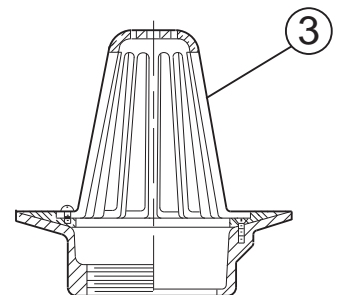

**1610, 1640, 1670,
1620, 1650, 1680
1630, 1660, 1690** Pg 1-17

**Jay R. Smith Mfg. Co.
Wholesaler's
Parts Order Number Guide**

PART	DESCRIPTION	ITEM NUMBER
1	Rgh Brz Grate f/1610, 1640, 1670	1610RBG
1	NB Grate f/1610, 1640, 1670	1610NBG
1	PB Grate f/1610, 1640, 1670	1610PBG
2	Rgh Brz Low Dome f/1620, 1650, 1680	1620DRB
2	NB Low Dome f/1620, 1650, 1680	1620DNB
2	PB Low Dome f/1620, 1650, 1680	1620DPB
3	Rgh Brz High Dome f/1630, 1660, 1690	1630DRB
3	NB High Dome f/1630, 1660, 1690	1630DNB
3	PB High Dome f/1630, 1660, 1690	1630DPB
	NB Flashing Collar	02504-70-0
	RB Flashing Collar	02504-50-0
	PB Screws f/Grate, ea (2 reqd)	76048-51-6
	SS Screws f/Grate, ea (2 reqd)	76048-80-6
	PB Screws f/Low or High Dome, ea (2 reqd)	76051-51-6
	SS Screws f/Low or High Dome, ea (2 reqd)	76051-80-6