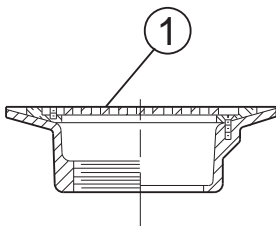

**1610, 1640, 1670,
1620, 1650, 1680
1630, 1660, 1690** Pg 1-17

**Jay R. Smith Mfg. Co.
Wholesaler's
Parts Order Number Guide**

PART	DESCRIPTION	ITEM NUMBER
1	Rgh Brz Grate f/1610, 1640, 1670	1610RBG
1	NB Grate f/1610, 1640, 1670	1610NBG
1	PB Grate f/1610, 1640, 1670	1610PBG
2	Rgh Brz Low Dome f/1620, 1650, 1680	1620DRB
2	NB Low Dome f/1620, 1650, 1680	1620DNB
2	PB Low Dome f/1620, 1650, 1680	1620DPB
3	Rgh Brz High Dome f/1630, 1660, 1690	1630DRB
3	NB High Dome f/1630, 1660, 1690	1630DNB
3	PB High Dome f/1630, 1660, 1690	1630DPB
	NB Flashing Collar	02504-70-0
	RB Flashing Collar	02504-50-0
	PB Screws f/Grate, ea (2 reqd)	76048-51-6
	SS Screws f/Grate, ea (2 reqd)	76048-80-6
	PB Screws f/Low or High Dome, ea (2 reqd)	76051-51-6
	SS Screws f/Low or High Dome, ea (2 reqd)	76051-80-6