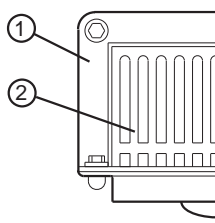

**Jay R. Smith Mfg. Co.
Wholesaler's
Parts Order Number Guide**

**1510, 1520,
1530, 1540
Cat Pg 1-16**

PART	DESCRIPTION	ITEM NUMBER
1, 3	CI Flashing Clamp f/1510-1540, 2-4"	1510CIC2
1, 3	CI Flashing Clamp f/1510-1540, 5, 6"	1510CIC5
1, 3	RB Flashing Clamp f/1510-1540, 2-4"	1510RBC2
1, 3	RB Flashing Clamp f/1510-1540, 5, 6"	1510RBC5
4	Cast Iron Grate f/1510, 1530, 2-4"	1510CIG2
4	Cast Iron Grate f/1510, 1530, 5, 6"	1510CIG5
4	Rough Bronze Grate f/1510, 1530, 2-4"	1510GRB2
4	Rough Bronze Grate f/1510, 1530, 5, 6"	1510GRB5
4	Nickel Bronze Grate f/1510, 1530, 2-4"	1510GNB2
4	Nickel Bronze Grate f/1510, 1530, 5, 6"	1510GNB5
4	Polished Bronze Grate f/1510, 1530, 2-4"	1510GPB2
4	Polished Bronze Grate f/1510, 1530, 5, 6"	1510GPB5
2	Cast Iron Grate f/1520, 1540, 2-4"	1520CIG2
2	Cast Iron Grate f/1520, 1540, 5, 6"	1520CIG5
2	Rough Bronze Grate f/1520, 1540, 2-4"	1520GRB2
2	Rough Bronze f/1520, 1540, 5, 6"	1520GRB5
2	Nickel Bronze Grate f/1520, 1540, 2-4"	1520GNB2
2	Nickel Bronze f/1520, 1540, 5, 6"	1520GNB5
2	Polished Bronze Grate f/1520, 1540, 2-4"	1520GPB2
2	Polished Bronze f/1520, 1540, 5, 6"	1520GPB5
5	Flashing Clamp Bolt, ea (4 reqd)	76100-51-6
5	Flashing Clamp Washer, ea (4 reqd)	76272-51-6