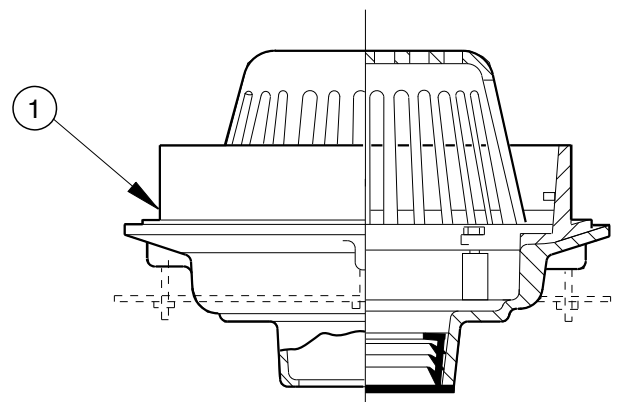

PART	DESCRIPTION	ITEM NUMBER
------	-------------	-------------

**Fig 1070**

1	PVC Standpipe 4 1/2" H x 4" Dia	1070SP-4
1	PVC Standpipe 4 1/2" H x 6" Dia	1070SP-6
1	Flash Clamp only f/4" Dia PVC, CI Npl	1070C-4
1	Flash Clamp only f/6" Dia PVC, CI Npl	1070C-6
1, 2	PVC Standpipe 4" Dia w/Flashing Clamp	1070D
1, 2	PVC Standpipe 6" Dia w/Flashing Clamp	1070D-6
1, 2	CI Standpipe 4" Dia w/Flashing Clamp	1070DCI
1, 2	CI Standpipe 6" Dia w/Flashing Clamp	1070DCI-6

**Fig 1080**

1	Water Dam Collar, 2" High	1080WDC
1	Water Dam Collar, 3" High	1080WDC3
1	Water Dam Collar, 4" High	1080WDC4
1	Water Dam Collar, 6" High	1080WDC6

Fig. 1070

Fig. 1080

Jay R. Smith Mfg. Co.  
Wholesaler's  
Parts Order Number Guide