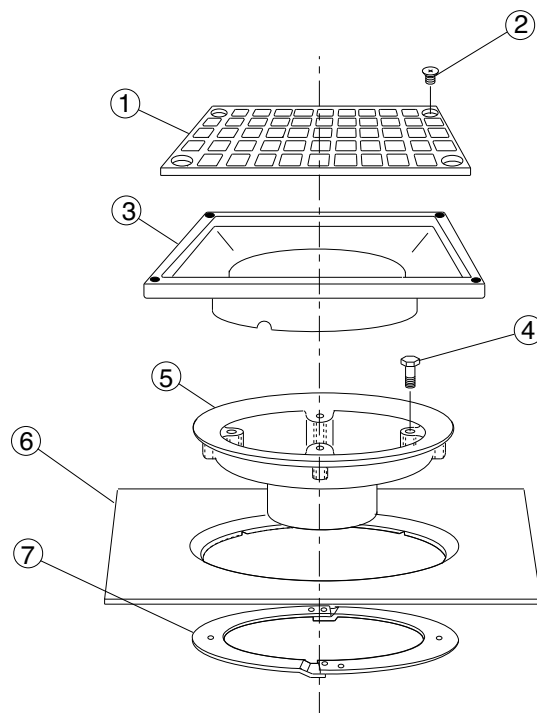

**1410**  
Cat Pg 1-14

**Jay R. Smith Mfg. Co.**  
**Wholesaler's**  
**Parts Order Number Guide**

PART	DESCRIPTION	ITEM NUMBER
1	Cast Iron Grate	1410CIG
1	Nickel Bronze Grate	1410GNB
1	Polished Bronze Grate	1410GPB
1	Nickel Bronze Grate, Heel Proof	1410GNB-HP
1	Polished Bronze Grate, Heel Proof	1410GPB-HP
1	Ductile Iron Grate	1410GM
2	Securing Screws f/CI Grate, ea (4 reqd)	76048-80-6
3	CI Flashing Collar	1410C
1, 2, 3	Cast Iron Top Assembly	1410T
1, 2, 3	Nickel Bronze Top Assembly	1410TNB
1, 2, 3	Polished Bronze Top Assembly	1410TPB
1, 2, 3	CI Top Assembly, Heel Proof	1410T-HP
1, 2, 3	NB Top Assembly, Heel Proof	1410TNB-HP
1, 2, 3	PB Top Assembly, Heel Proof	1410TPB-HP
4	Poly Bag of 4 Bolts f/Collar	R-1010
5	Cast Iron Body	
6	Sump Receiver	1010R
7	Pr Underdeck Clamp w/Trim	1010UDC
	Trim Only f/Underdeck Clamp	R-500

**Jay R. Smith Mfg. Co.  
Wholesaler's  
Parts Order Number Guide**

**1450  
Cat Pg 1-15**

PART	DESCRIPTION	ITEM NUMBER
1	Cast Iron Grate	1450CIG
1	Galvanized Cast Iron Grate	1450GG
1	Nickel Bronze Grate	1450GNB
1	Polished Bronze Grate	1450GPB
1	Nickel Bronze Grate, Heel Proof	1450GNB-HP
1	Polished Bronze Grate, Heel Proof	1450GPB-HP
1	Ductile Iron Grate	1450GM
2	Securing Screws f/CI Grate, ea (4 reqd)	76042-51-6
3	CI Flashing Collar	1450C
1, 2, 3	Cast Iron Top	1450T
1, 2, 3	Nickel Bronze Top	1450TNB
1, 2, 3	Polished Bronze Top	1450TPB
1, 2, 3	NB Top, Heel Proof	1450TNBHP
1, 2, 3	PB Top, Heel Proof	1450TPBHP
4	Poly Bag of 4 Bolts f/Collar	R-1010
5	Cast Iron Body	
6	Sump Receiver	1310R
7	Pr Underdeck Clamp w/Trim	1310UDC