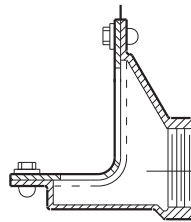

**1470**  
Cat Pg 1-15

**Jay R. Smith Mfg. Co.**  
**Wholesaler's**  
**Parts Order Number Guide**

PART	DESCRIPTION	ITEM NUMBER
1	Cast Iron Grate	1470CIG
1	Nickel Bronze Grate	1470NBG
1	Polished Bronze Grate	1470PBG
1	Nickel Bronze Grate, Heel Proof	1470GNB-HP
1	Polished Bronze Grate, Heel Proof	1470GPB-HP
1	Ductile Iron Grate	1470GM
2	Securing Screws f/CI Grate, ea (4 reqd)	76038-80-6
3	CI Flashing Collar	1470C
1, 2, 3	Cast Iron Top	1470T
1, 2, 3	Nickel Bronze Top	1470TNB
1, 2, 3	Polished Bronze Top	1470TPB
1, 2, 3	NB Top, Heel Proof	1470TNBHP
1, 2, 3	PB Top, Heel Proof	1470TPBHP
4	Poly Bag of 4 Bolts f/Collar	R-1010
5	Cast Iron Body	
6	Sump Receiver	1310R
7	Underdeck Clamp w/Trim	1310UDC

**Jay R. Smith Mfg. Co.  
Wholesaler's  
Parts Order Number Guide**

**1510, 1520,  
1530, 1540  
Cat Pg 1-16**

PART	DESCRIPTION	ITEM NUMBER
1, 3	CI Flashing Clamp f/1510-1540, 2-4"	1510CIC2
1, 3	CI Flashing Clamp f/1510-1540, 5, 6"	1510CIC5
1, 3	RB Flashing Clamp f/1510-1540, 2-4"	1510RBC2
1, 3	RB Flashing Clamp f/1510-1540, 5, 6"	1510RBC5
4	Cast Iron Grate f/1510, 1530, 2-4"	1510CIG2
4	Cast Iron Grate f/1510, 1530, 5, 6"	1510CIG5
4	Rough Bronze Grate f/1510, 1530, 2-4"	1510GRB2
4	Rough Bronze Grate f/1510, 1530, 5, 6"	1510GRB5
4	Nickel Bronze Grate f/1510, 1530, 2-4"	1510GNB2
4	Nickel Bronze Grate f/1510, 1530, 5, 6"	1510GNB5
4	Polished Bronze Grate f/1510, 1530, 2-4"	1510GPB2
4	Polished Bronze Grate f/1510, 1530, 5, 6"	1510GPB5
2	Cast Iron Grate f/1520, 1540, 2-4"	1520CIG2
2	Cast Iron Grate f/1520, 1540, 5, 6"	1520CIG5
2	Rough Bronze Grate f/1520, 1540, 2-4"	1520GRB2
2	Rough Bronze f/1520, 1540, 5, 6"	1520GRB5
2	Nickel Bronze Grate f/1520, 1540, 2-4"	1520GNB2
2	Nickel Bronze f/1520, 1540, 5, 6"	1520GNB5
2	Polished Bronze Grate f/1520, 1540, 2-4"	1520GPB2
2	Polished Bronze f/1520, 1540, 5, 6"	1520GPB5
5	Flashing Clamp Bolt, ea (4 reqd)	76100-51-6
5	Flashing Clamp Washer, ea (4 reqd)	76272-51-6