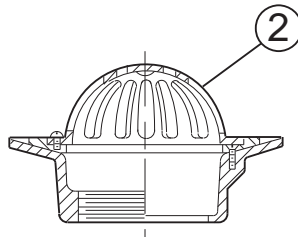

**1610, 1640, 1670,
1620, 1650, 1680
1630, 1660, 1690** Pg 1-17

**Jay R. Smith Mfg. Co.
Wholesaler's
Parts Order Number Guide**

PART	DESCRIPTION	ITEM NUMBER
1	Rgh Brz Grate f/1610, 1640, 1670	1610RBG
1	NB Grate f/1610, 1640, 1670	1610NBG
1	PB Grate f/1610, 1640, 1670	1610PBG
2	Rgh Brz Low Dome f/1620, 1650, 1680	1620DRB
2	NB Low Dome f/1620, 1650, 1680	1620DNB
2	PB Low Dome f/1620, 1650, 1680	1620DPB
3	Rgh Brz High Dome f/1630, 1660, 1690	1630DRB
3	NB High Dome f/1630, 1660, 1690	1630DNB
3	PB High Dome f/1630, 1660, 1690	1630DPB
	NB Flashing Collar	02504-70-0
	RB Flashing Collar	02504-50-0
	PB Screws f/Grate, ea (2 reqd)	76048-51-6
	SS Screws f/Grate, ea (2 reqd)	76048-80-6
	PB Screws f/Low or High Dome, ea (2 reqd)	76051-51-6
	SS Screws f/Low or High Dome, ea (2 reqd)	76051-80-6