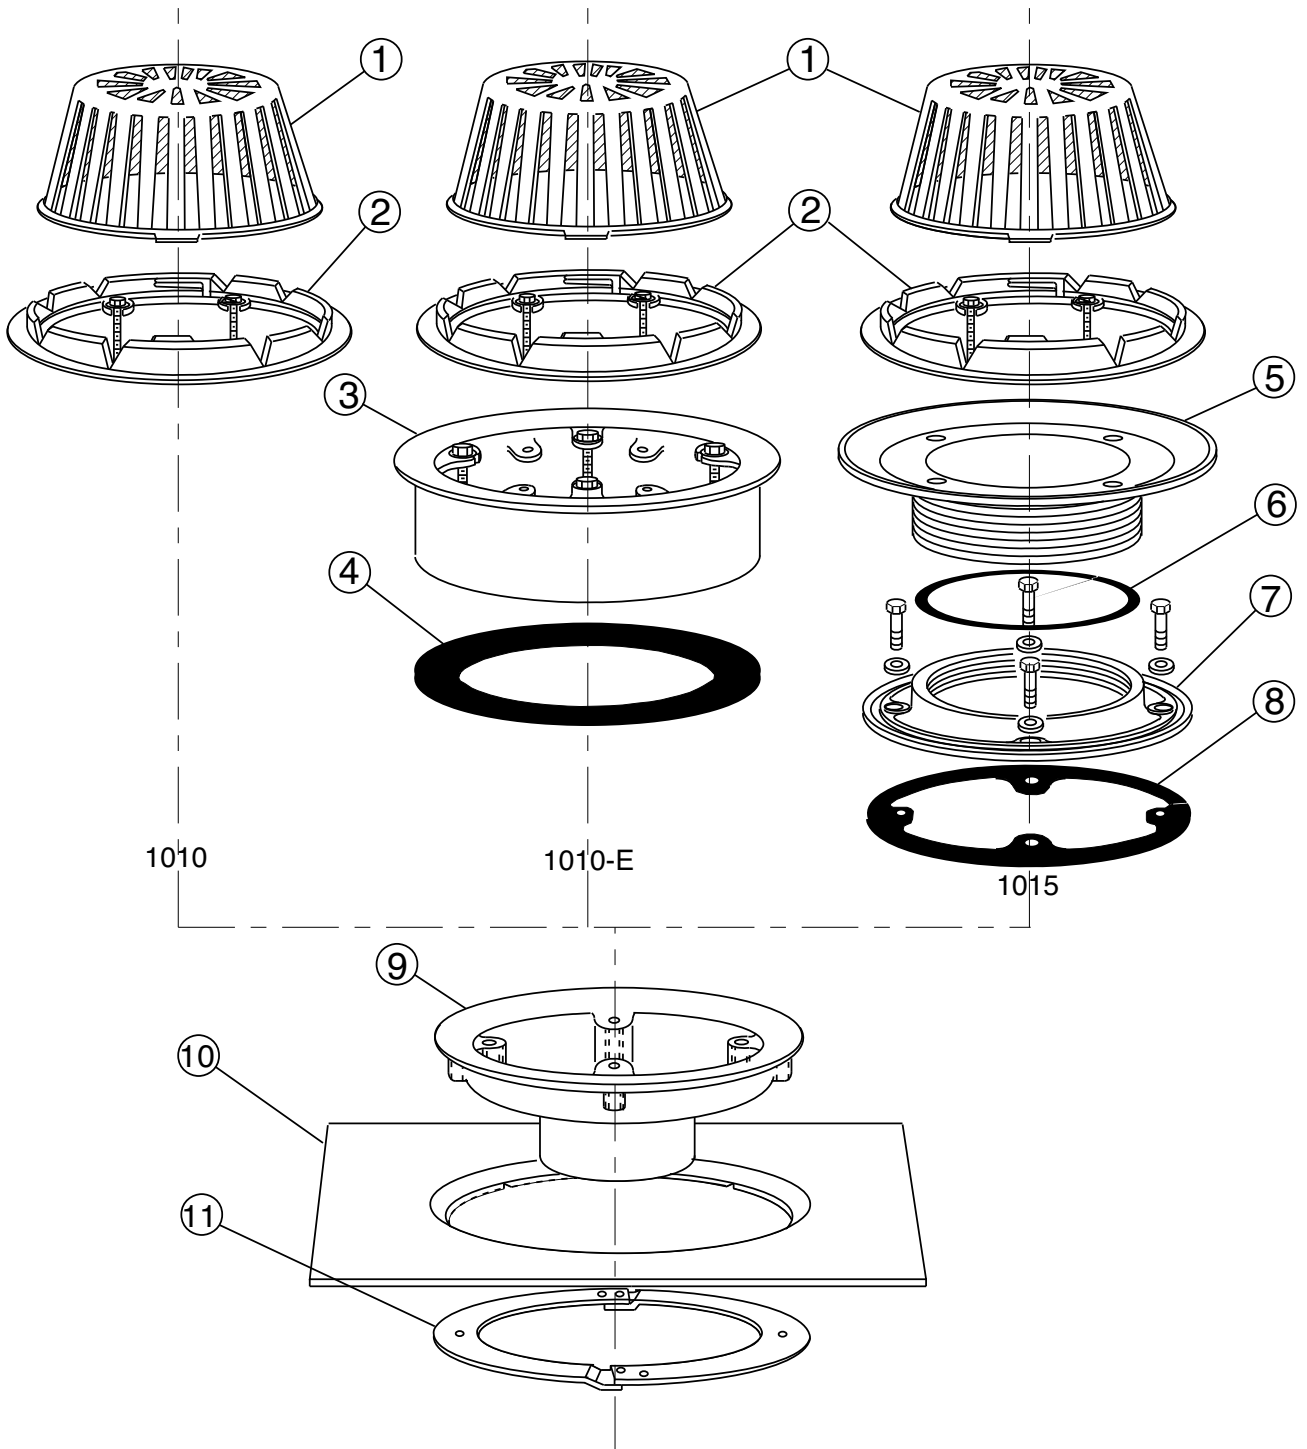

Jay R. Smith Mfg. Co.
Wholesaler's
Parts Order Number Guide

1010, 1010E, 1015
Cat. Pg 1-08, 1-09

**1001, 1002, 1010,
1010E, 1011, 1015**
Cat Pg 1-07, 1-08, 1-09

**Jay R. Smith Mfg. Co.
Wholesaler's
Parts Order Number Guide**

PART	DESCRIPTION	ITEM NUMBER
The following for use on 2" thru 8" sizes with maximum flange size of 16"		
	Universal Replacement Collar, Poly Dome	1001
	CI Dome for 1001	1001CID
	Universal Replacement Collar	1002
	Vandal Proof Domes	-U
1	Polyethylene Dome	1010D
1	Cast Iron Dome	1010CID
1	Rough Bronze Dome	1010RBD
1	Aluminum Dome	1010AD
1	Galvanized Cast Iron Dome	1010CIDG
1	8" High Cast Iron Dome	1010CID8
	Secured Grate for 1010	1010G
2	Flashing Clamp and Gravel Stop	1010C
	Galv Flashing Clamp and Gravel Stop	1010CG
	Poly Bag of 4 Bolts f/1010 Collar	R-1010
4	Extension Gasket	75094-94-6
3, 4	CI Extension, 1" w/Gasket & Bolts	1010E01
3, 4	CI Extension, 2" w/Gasket & Bolts	1010E02
3, 4	CI Extension, 3" w/Gasket & Bolts	1010E03
3, 4	CI Extension, 4" w/Gasket & Bolts	1010E04
	1011 Collar and Gravel Guard	1011C/GG
6	"O" Ring for Adjustable Extension	76698-94-6
8	Molded Gasket for Adj Extension	75043-94-6
5, 6, 7, 8	Extension Kit Complete	1015EK
	1015 Hardware Kit	1015HWK
9	CI Body, 2" Caulk	1010C02B
9	CI Body, 3" Caulk	1010C03B
9	CI Body, 4" Caulk	1010C04B
9	CI Body, 5" Caulk	1010C05B
9	CI Body, 6" Caulk	1010C06B
9	CI Body, 8" Caulk, 16" Flange	1010C08B-16
9	CI Body, 10" Caulk, 16" Flange	1010C10B-16
9	CI Body, 2" No-Hub	1010Y02B
9	CI Body, 3" No-Hub	1010Y03B
9	CI Body, 4" No-Hub	1010Y04B