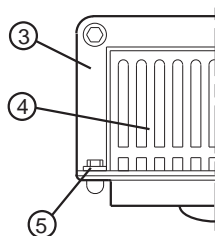

**1470**  
Cat Pg 1-15

**Jay R. Smith Mfg. Co.**  
**Wholesaler's**  
**Parts Order Number Guide**

PART	DESCRIPTION	ITEM NUMBER
1	Cast Iron Grate	1470CIG
1	Nickel Bronze Grate	1470NBG
1	Polished Bronze Grate	1470PBG
1	Nickel Bronze Grate, Heel Proof	1470GNB-HP
1	Polished Bronze Grate, Heel Proof	1470GPB-HP
1	Ductile Iron Grate	1470GM
2	Securing Screws f/CI Grate, ea (4 reqd)	76038-80-6
3	CI Flashing Collar	1470C
1, 2, 3	Cast Iron Top	1470T
1, 2, 3	Nickel Bronze Top	1470TNB
1, 2, 3	Polished Bronze Top	1470TPB
1, 2, 3	NB Top, Heel Proof	1470TNBHP
1, 2, 3	PB Top, Heel Proof	1470TPBHP
4	Poly Bag of 4 Bolts f/Collar	R-1010
5	Cast Iron Body	
6	Sump Receiver	1310R
7	Underdeck Clamp w/Trim	1310UDC

**Jay R. Smith Mfg. Co.  
Wholesaler's  
Parts Order Number Guide**

**1510, 1520,  
1530, 1540  
Cat Pg 1-16**

PART	DESCRIPTION	ITEM NUMBER
1, 3	CI Flashing Clamp f/1510-1540, 2-4"	1510CIC2
1, 3	CI Flashing Clamp f/1510-1540, 5, 6"	1510CIC5
1, 3	RB Flashing Clamp f/1510-1540, 2-4"	1510RBC2
1, 3	RB Flashing Clamp f/1510-1540, 5, 6"	1510RBC5
4	Cast Iron Grate f/1510, 1530, 2-4"	1510CIG2
4	Cast Iron Grate f/1510, 1530, 5, 6"	1510CIG5
4	Rough Bronze Grate f/1510, 1530, 2-4"	1510GRB2
4	Rough Bronze Grate f/1510, 1530, 5, 6"	1510GRB5
4	Nickel Bronze Grate f/1510, 1530, 2-4"	1510GNB2
4	Nickel Bronze Grate f/1510, 1530, 5, 6"	1510GNB5
4	Polished Bronze Grate f/1510, 1530, 2-4"	1510GPB2
4	Polished Bronze Grate f/1510, 1530, 5, 6"	1510GPB5
2	Cast Iron Grate f/1520, 1540, 2-4"	1520CIG2
2	Cast Iron Grate f/1520, 1540, 5, 6"	1520CIG5
2	Rough Bronze Grate f/1520, 1540, 2-4"	1520GRB2
2	Rough Bronze f/1520, 1540, 5, 6"	1520GRB5
2	Nickel Bronze Grate f/1520, 1540, 2-4"	1520GNB2
2	Nickel Bronze f/1520, 1540, 5, 6"	1520GNB5
2	Polished Bronze Grate f/1520, 1540, 2-4"	1520GPB2
2	Polished Bronze f/1520, 1540, 5, 6"	1520GPB5
5	Flashing Clamp Bolt, ea (4 reqd)	76100-51-6
5	Flashing Clamp Washer, ea (4 reqd)	76272-51-6