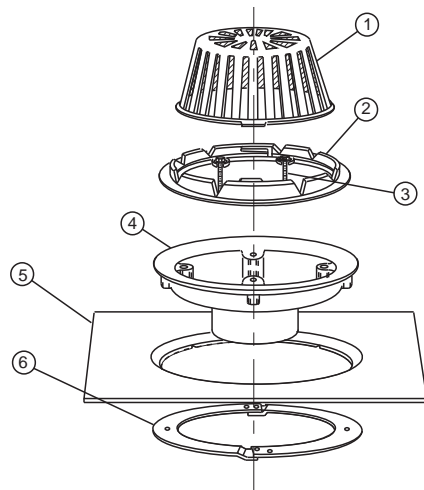

1083, 1088  
Cat Pg 1-11

PART	DESCRIPTION	ITEM NUMBER
1	Polyethylene Dome, 2"-6" Outlet	1010D
1	Cast Iron Dome, 2"-6" Outlet	1010CID
2	Flashing Collar & Cone	1083C
3	Flow Rate Control	05239-10-0
2, 3	Flashing Collar & Cone w/Flow Rate Control	1083F
	Poly Bag of 4 Bolts f/Collar	R-1010

\*Available, but not shown

**Jay R. Smith Mfg. Co.  
Wholesaler's  
Parts Order Number Guide**

**1330, 1340  
Cat Pg 1-13**

PART	DESCRIPTION	ITEM NUMBER
1	Polyethylene Dome f/1330, 1340	1330D
1	Cast Iron Dome f/1330, 1340	1330CID
1	Galvanized CI Dome f/1330, 1340	1330CIDG
1	Rough Bronze Dome f/1330, 1340	1330RBD
1	Aluminum Dome f/1330, 1340	1330AD
2	Flash Clamp & Gravel Stop f/1330, 1340	1330C
	2" High Water Dam Collar f/1330, 1340	1330WDC2.0
	2 1/2" High Water Dam Collar f/1330, 1340	1330WDC2.5
3	Poly Bag of 4 Bolts f/Collar	R-1010
4	CI Caulk Body less Collar & Dome, 2"	1330C02B
4	CI Caulk Body less Collar & Dome, 3"	1330C03B
4	CI Caulk Body less Collar & Dome, 4"	1330C04B
4	CI No-Hub Body less Collar & Dome, 2"	1330Y02B
4	CI No-Hub Body less Collar & Dome, 3"	1330Y03B
4	CI No-Hub Body less Collar & Dome, 4"	1330Y04B
4	CI Body for 1340 (not pictured)	
5	Sump Receiver f/1330, 1340	1330R
6	Underdeck Clamp w/Trim f/1330	1330UDC
6	Underdeck Clamp w/Trim f/1340	1340UDC