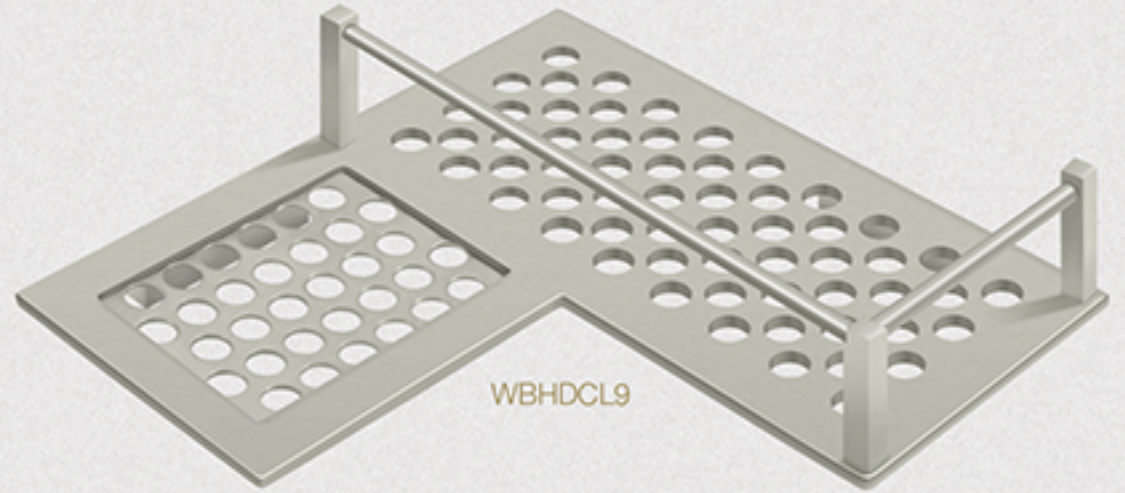

# FINE BATHROOM ACCESSORIES

SERIES COLLECTIONS / GRAB BARS / BASKETS

Quality, Elegance & Style

Part Number / Description

WBHOOK	Wire Basket Hook 1 1/4"x 1 3/4"
WBR4535	Rectangular Basket 4 3/4"x 3 1/2"x 1 1/4"
WBP542	Corner Basket 5"x 4"x 2"
WBC6050	Corner 6"x 5"x 1 1/4"
WBR6050	Rectangular 6"x 4 7/8"x 1 1/4"
WBC6353	Corner 6 3/8"x 6 3/8"x 2"
WBR8040	Rectangular 8"x 4"x 1 1/4"
WBR1051H	Rectangular 10 3/8"x 4 7/8"x 2 ~ 1" (w) Hook
WBR1052H	Rectangular 10 3/8"x 4 7/8"x 2" (w) Hook
WBR1054H	Rectangular 10 3/8"x 4 7/8"x 3 1/2" (w) Hook
WBR1850H	Rectangular 17 3/4"x 4 7/8"x 2 ~ 1" (w) Hook
WBC8570	Corner 8 3/4"x 6 7/8"x 2"
WBC1310	Corner 13 1/4"x 10 1/4" x 3 1/2"
WBR1835	Round Corners 18"x 3 1/2"x 1/2 ~ 2"
WBR1851	Rectangular 17 5/8"x 4 1/2"x 2"
WBR2847	Rectangular 28 1/2"x 4 3/4"x 2"

Available Finishes

WIRE BASKETS

CR003	PVD
US10B	Oil Rubbed Bronze
US14	Polished Nickel
US15	Satin Nickel
US26	Polished Chrome

Part Number / Description

WBHDCL9	9" HD Basket Corner Left
WBHDCR9	9" HD Basket Corner Right
WBHDUC9	9" HD Basket Universal Corner
WBHD12R	12" HD Basket Rectangular
WBHSD55	5-1/2" HD Basket Soap Dish

Available Finishes

HD BASKETS

- US15
Satin Nickel
- US26
Polished Chrome

Part Number / Description

88STPH	Toilet Paper Holder Single Post
88DTPH	Toilet Paper Holder Double Post
88TB12	12" Towel Bar
88TB18	18" Towel Bar
88TB24	24" Towel Bar
88TR6	6" Towel Ring
88SRH	Single Robe Hook
88DRH	Double Robe Hook
88SD	Frosted Glass Soap Dish
88GB18	18" Grab Bar
88GB24	24" Grab Bar
88GB32	32" Grab Bar
88GB36	36" Grab Bar
88GB42	42" Grab Bar
88HS20	20" Hotel Shelf
88HS24	24" Hotel Shelf
88MR	13" x 9" Magazine Rack