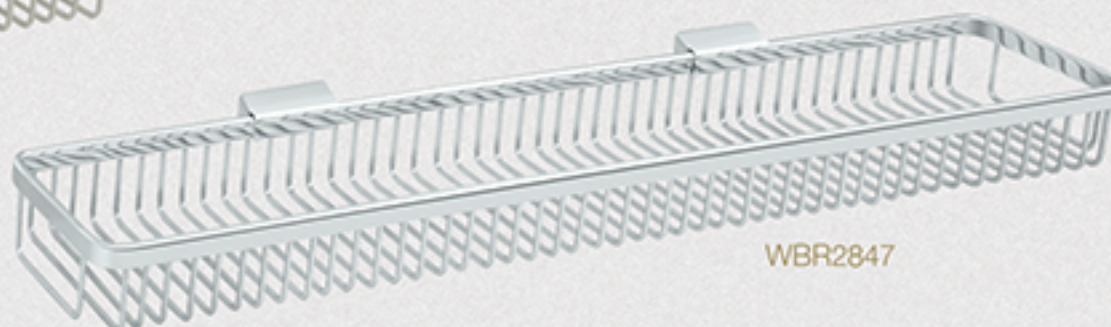

# FINE BATHROOM ACCESSORIES

SERIES COLLECTIONS / GRAB BARS / BASKETS

Quality, Elegance & Style

Part Number / Description

WBHOOK	Wire Basket Hook 1 1/4"x 1 3/4"
WBR4535	Rectangular Basket 4 3/4"x 3 1/2"x 1 1/4"
WBP542	Corner Basket 5"x 4"x 2"
WBC6050	Corner 6"x 5"x 1 1/4"
WBR6050	Rectangular 6"x 4 7/8"x 1 1/4"
WBC6353	Corner 6 3/8"x 6 3/8"x 2"
WBR8040	Rectangular 8"x 4"x 1 1/4"
WBR1051H	Rectangular 10 3/8"x 4 7/8"x 2 ~ 1" (w) Hook
WBR1052H	Rectangular 10 3/8"x 4 7/8"x 2" (w) Hook
WBR1054H	Rectangular 10 3/8"x 4 7/8"x 3 1/2" (w) Hook
WBR1850H	Rectangular 17 3/4"x 4 7/8"x 2 ~ 1" (w) Hook
WBC8570	Corner 8 3/4"x 6 7/8"x 2"
WBC1310	Corner 13 1/4"x 10 1/4" x 3 1/2"
WBR1835	Round Corners 18"x 3 1/2"x 1/2 ~ 2"
WBR1851	Rectangular 17 5/8"x 4 1/2"x 2"
WBR2847	Rectangular 28 1/2"x 4 3/4"x 2"

Available Finishes

WIRE BASKETS

CR003	PVD
US10B	Oil Rubbed Bronze
US14	Polished Nickel
US15	Satin Nickel
US26	Polished Chrome

Part Number / Description

WBHDCL9	9" HD Basket Corner Left
WBHDCR9	9" HD Basket Corner Right
WBHDUC9	9" HD Basket Universal Corner
WBHD12R	12" HD Basket Rectangular
WBHSD55	5-1/2" HD Basket Soap Dish

Available Finishes

HD BASKETS

- US15
Satin Nickel
- US26
Polished Chrome

Part Number / Description

88STPH	Toilet Paper Holder Single Post
88DTPH	Toilet Paper Holder Double Post
88TB12	12" Towel Bar
88TB18	18" Towel Bar
88TB24	24" Towel Bar
88TR6	6" Towel Ring
88SRH	Single Robe Hook
88DRH	Double Robe Hook
88SD	Frosted Glass Soap Dish
88GB18	18" Grab Bar
88GB24	24" Grab Bar
88GB32	32" Grab Bar
88GB36	36" Grab Bar
88GB42	42" Grab Bar
88HS20	20" Hotel Shelf
88HS24	24" Hotel Shelf
88MR	13" x 9" Magazine Rack