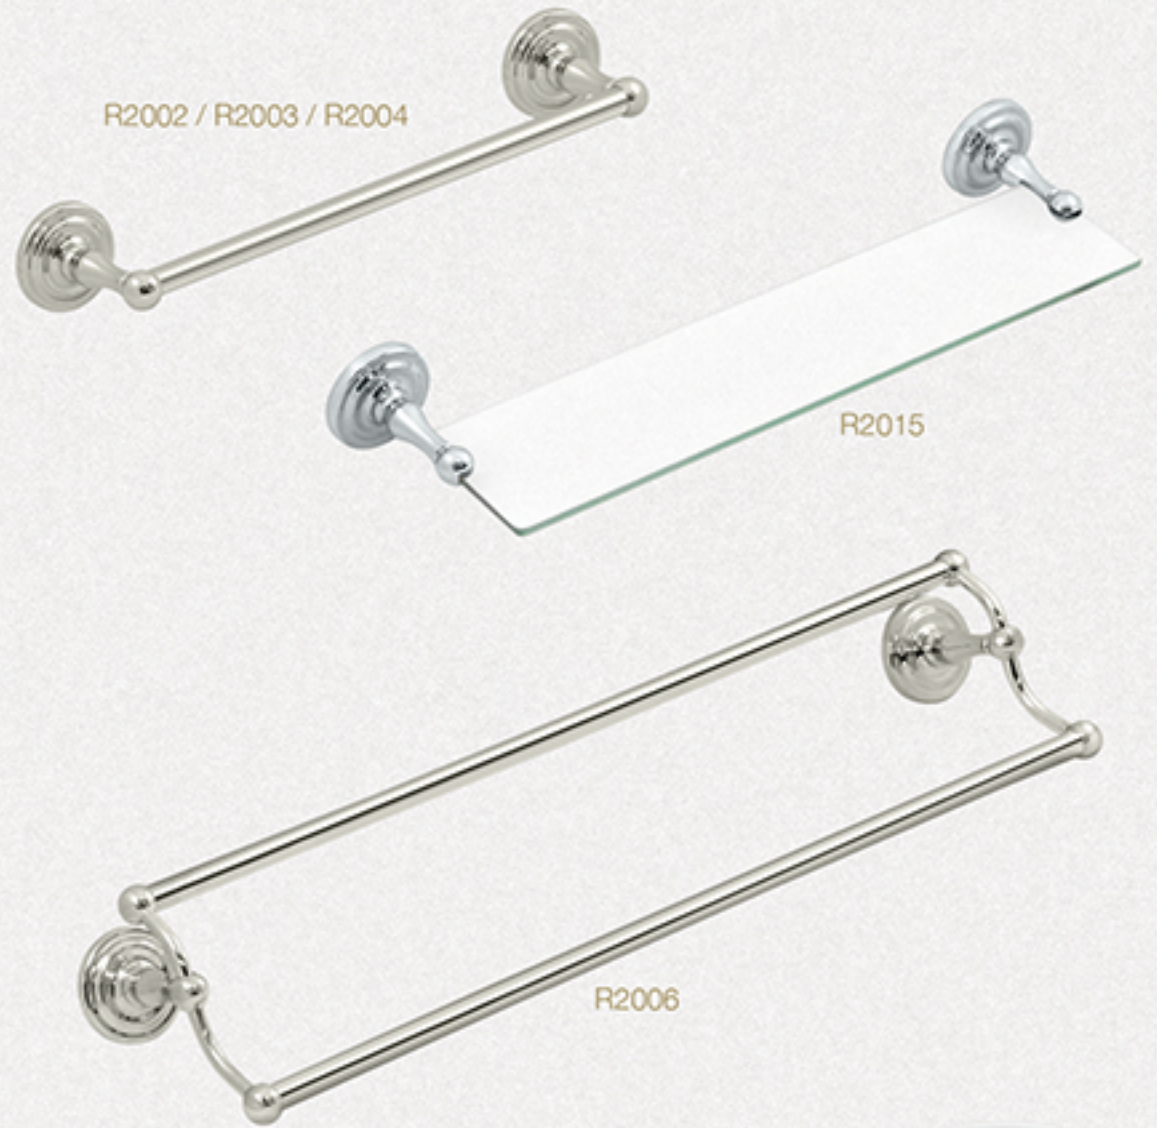

Available Finishes

88 SERIES ACCESSORIES

- US15 Satin Nickel
- US26 Chrome

88 SERIES GRAB BARS

- US15 Satin Nickel
- US10B Oil Rubbed Bronze
- US26 Chrome

Part Number / Description

55D2001	Toilet Paper Holder Single Post
55D2002/18	18" Towel Bar
55D2003/24	24" Towel Bar
55D2006	24" Double Towel Bar
55D2015	22" Glass Shelf
55D2008	6" Towel Ring
55D2010	Double Robe Hook
55D2012	Frosted Glass Soap Dish
55D2014	Frosted Glass Tumbler Set

Available Finishes

55D SERIES ACCESSORIES

- US14** Polished Nickel
- US15** Satin Nickel
- US26** Chrome

Part Number / Description	
98C2001	Toilet Paper Holder Double Post Classic
98C2001L	Toilet Paper Holder Single Post L Classic
98C2002	18" Towel Bar Classic
98C2003	24" Towel Bar Classic
98C2004	30" Towel Bar Classic
98C2008	6" Towel Ring Classic
98C2009	Single Robe Hook Classic
98C2010	Double Robe Hook Classic
98C2012	Frosted Glass Soap Dish Classic
98C2013	Frosted Glass Tumbler Set Classic
98C2015	Frosted Glass 20" Shelf
98C2020	13" x 9" Magazine Rack Classic

Available Finishes

- US10B Oil Rubbed Bronze
- US14 Polished Nickel
- US15 Satin Nickel
- US26 Chrome

Part Number / Description

R2000	Toilet Paper Holder Double Post
R2001	Toilet Paper Holder Single Post
R2002	18" Towel Bar
R2003	24" Towel Bar
R2004	30" Towel Bar
R2006	24" Double Towel Bar
R2008	6" Towel Ring
R2009	Single Robe Hook
R2010	Double Robe Hook
R2012	Clear Glass Soap Dish
R2013	Frosted Glass Tumbler Set
R2015	18" Clear Glass Towel Shelf

Available Finishes

- US10B Oil Rubbed Bronze
- US15 Satin Nickel
- US26 Chrome

Part Number / Description

ZA2001	Toilet Paper Holder Single Post
ZA2002/18	18" Towel Bar
ZA2003/24	24" Towel Bar
ZA2004/30	30" Towel Bar
ZA2006/24	24" Double Towel Bar
ZA2008	8" Towel Ring
ZA2009	Single Robe Hook
ZA2010	Double Robe Hook
ZA2012	Frosted Glass Soap Dish
ZA2014	Frosted Glass Tumbler Set
ZA2024	24" Hotel Shelf