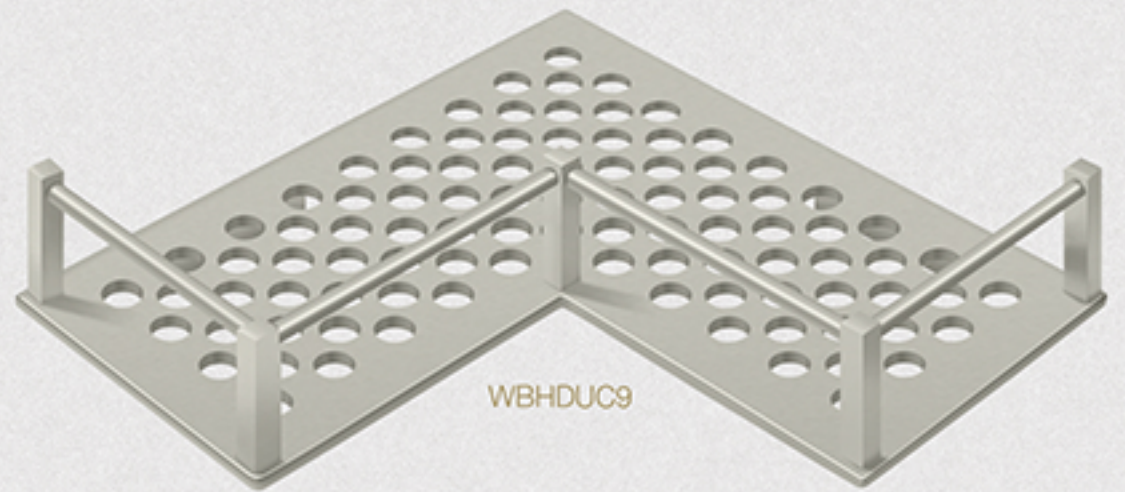

# FINE BATHROOM ACCESSORIES

SERIES COLLECTIONS / GRAB BARS / BASKETS

Quality, Elegance & Style

Part Number / Description

WBHOOK	Wire Basket Hook 1 1/4"x 1 3/4"
WBR4535	Rectangular Basket 4 3/4"x 3 1/2"x 1 1/4"
WBP542	Corner Basket 5"x 4"x 2"
WBC6050	Corner 6"x 5"x 1 1/4"
WBR6050	Rectangular 6"x 4 7/8"x 1 1/4"
WBC6353	Corner 6 3/8"x 6 3/8"x 2"
WBR8040	Rectangular 8"x 4"x 1 1/4"
WBR1051H	Rectangular 10 3/8"x 4 7/8"x 2 ~ 1" (w) Hook
WBR1052H	Rectangular 10 3/8"x 4 7/8"x 2" (w) Hook
WBR1054H	Rectangular 10 3/8"x 4 7/8"x 3 1/2" (w) Hook
WBR1850H	Rectangular 17 3/4"x 4 7/8"x 2 ~ 1" (w) Hook
WBC8570	Corner 8 3/4"x 6 7/8"x 2"
WBC1310	Corner 13 1/4"x 10 1/4" x 3 1/2"
WBR1835	Round Corners 18"x 3 1/2"x 1/2 ~ 2"
WBR1851	Rectangular 17 5/8"x 4 1/2"x 2"
WBR2847	Rectangular 28 1/2"x 4 3/4"x 2"

Available Finishes

WIRE BASKETS

CR003	PVD
US10B	Oil Rubbed Bronze
US14	Polished Nickel
US15	Satin Nickel
US26	Polished Chrome

Part Number / Description

WBHDCL9	9" HD Basket Corner Left
WBHDCR9	9" HD Basket Corner Right
WBHDUC9	9" HD Basket Universal Corner
WBHD12R	12" HD Basket Rectangular
WBHSD55	5-1/2" HD Basket Soap Dish

Available Finishes

HD BASKETS

- US15
Satin Nickel
- US26
Polished Chrome

Part Number / Description

88STPH	Toilet Paper Holder Single Post
88DTPH	Toilet Paper Holder Double Post
88TB12	12" Towel Bar
88TB18	18" Towel Bar
88TB24	24" Towel Bar
88TR6	6" Towel Ring
88SRH	Single Robe Hook
88DRH	Double Robe Hook
88SD	Frosted Glass Soap Dish
88GB18	18" Grab Bar
88GB24	24" Grab Bar
88GB32	32" Grab Bar
88GB36	36" Grab Bar
88GB42	42" Grab Bar
88HS20	20" Hotel Shelf
88HS24	24" Hotel Shelf
88MR	13" x 9" Magazine Rack