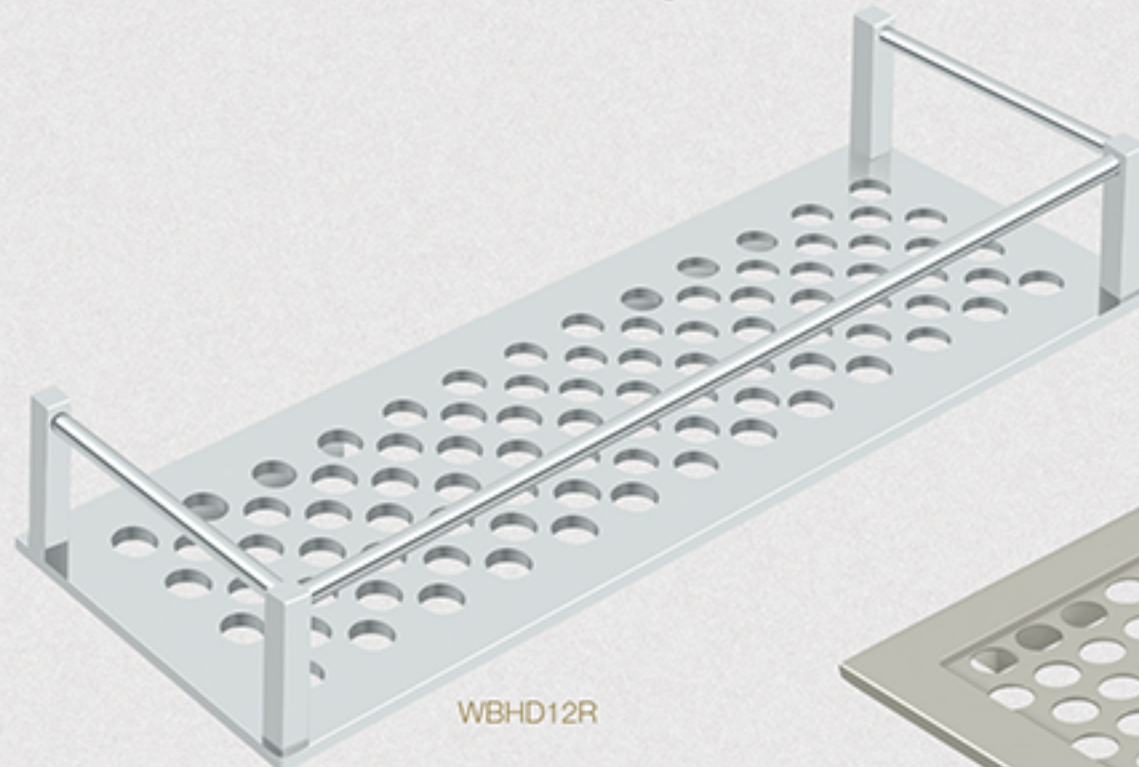

# FINE BATHROOM ACCESSORIES

SERIES COLLECTIONS / GRAB BARS / BASKETS

Quality, Elegance & Style

Part Number / Description

WBHOOK	Wire Basket Hook 1 1/4"x 1 3/4"
WBR4535	Rectangular Basket 4 3/4"x 3 1/2"x 1 1/4"
WBP542	Corner Basket 5"x 4"x 2"
WBC6050	Corner 6"x 5"x 1 1/4"
WBR6050	Rectangular 6"x 4 7/8"x 1 1/4"
WBC6353	Corner 6 3/8"x 6 3/8"x 2"
WBR8040	Rectangular 8"x 4"x 1 1/4"
WBR1051H	Rectangular 10 3/8"x 4 7/8"x 2 ~ 1" (w) Hook
WBR1052H	Rectangular 10 3/8"x 4 7/8"x 2" (w) Hook
WBR1054H	Rectangular 10 3/8"x 4 7/8"x 3 1/2" (w) Hook
WBR1850H	Rectangular 17 3/4"x 4 7/8"x 2 ~ 1" (w) Hook
WBC8570	Corner 8 3/4"x 6 7/8"x 2"
WBC1310	Corner 13 1/4"x 10 1/4" x 3 1/2"
WBR1835	Round Corners 18"x 3 1/2"x 1/2 ~ 2"
WBR1851	Rectangular 17 5/8"x 4 1/2"x 2"
WBR2847	Rectangular 28 1/2"x 4 3/4"x 2"

Available Finishes

WIRE BASKETS

CR003	PVD
US10B	Oil Rubbed Bronze
US14	Polished Nickel
US15	Satin Nickel
US26	Polished Chrome

Part Number / Description

WBHDCL9	9" HD Basket Corner Left
WBHDCR9	9" HD Basket Corner Right
WBHDUC9	9" HD Basket Universal Corner
WBHD12R	12" HD Basket Rectangular
WBHSD55	5-1/2" HD Basket Soap Dish

Available Finishes

HD BASKETS

- US15
Satin Nickel
- US26
Polished Chrome

Part Number / Description

88STPH	Toilet Paper Holder Single Post
88DTPH	Toilet Paper Holder Double Post
88TB12	12" Towel Bar
88TB18	18" Towel Bar
88TB24	24" Towel Bar
88TR6	6" Towel Ring
88SRH	Single Robe Hook
88DRH	Double Robe Hook
88SD	Frosted Glass Soap Dish
88GB18	18" Grab Bar
88GB24	24" Grab Bar
88GB32	32" Grab Bar
88GB36	36" Grab Bar
88GB42	42" Grab Bar
88HS20	20" Hotel Shelf
88HS24	24" Hotel Shelf
88MR	13" x 9" Magazine Rack