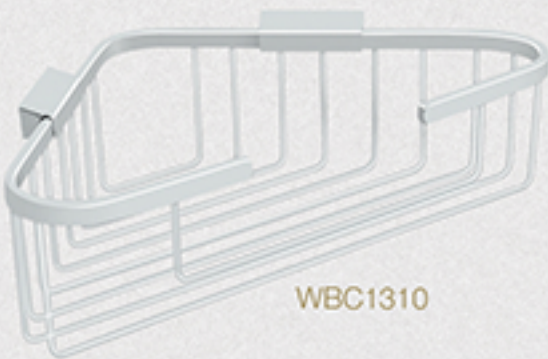

# FINE BATHROOM ACCESSORIES

SERIES COLLECTIONS / GRAB BARS / BASKETS

Quality, Elegance & Style

Part Number / Description

WBHOOK	Wire Basket Hook 1 1/4"x 1 3/4"
WBR4535	Rectangular Basket 4 3/4"x 3 1/2"x 1 1/4"
WBP542	Corner Basket 5"x 4"x 2"
WBC6050	Corner 6"x 5"x 1 1/4"
WBR6050	Rectangular 6"x 4 7/8"x 1 1/4"
WBC6353	Corner 6 3/8"x 6 3/8"x 2"
WBR8040	Rectangular 8"x 4"x 1 1/4"
WBR1051H	Rectangular 10 3/8"x 4 7/8"x 2 ~ 1" (w) Hook
WBR1052H	Rectangular 10 3/8"x 4 7/8"x 2" (w) Hook
WBR1054H	Rectangular 10 3/8"x 4 7/8"x 3 1/2" (w) Hook
WBR1850H	Rectangular 17 3/4"x 4 7/8"x 2 ~ 1" (w) Hook
WBC8570	Corner 8 3/4"x 6 7/8"x 2"
WBC1310	Corner 13 1/4"x 10 1/4" x 3 1/2"
WBR1835	Round Corners 18"x 3 1/2"x 1/2 ~ 2"
WBR1851	Rectangular 17 5/8"x 4 1/2"x 2"
WBR2847	Rectangular 28 1/2"x 4 3/4"x 2"

Available Finishes

WIRE BASKETS

CR003	PVD
US10B	Oil Rubbed Bronze
US14	Polished Nickel
US15	Satin Nickel
US26	Polished Chrome

Part Number / Description

WBHDCL9	9" HD Basket Corner Left
WBHDCR9	9" HD Basket Corner Right
WBHDUC9	9" HD Basket Universal Corner
WBHD12R	12" HD Basket Rectangular
WBHSD55	5-1/2" HD Basket Soap Dish

Available Finishes

HD BASKETS

- US15
Satin Nickel
- US26
Polished Chrome

Part Number / Description

88STPH	Toilet Paper Holder Single Post
88DTPH	Toilet Paper Holder Double Post
88TB12	12" Towel Bar
88TB18	18" Towel Bar
88TB24	24" Towel Bar
88TR6	6" Towel Ring
88SRH	Single Robe Hook
88DRH	Double Robe Hook
88SD	Frosted Glass Soap Dish
88GB18	18" Grab Bar
88GB24	24" Grab Bar
88GB32	32" Grab Bar
88GB36	36" Grab Bar
88GB42	42" Grab Bar
88HS20	20" Hotel Shelf
88HS24	24" Hotel Shelf
88MR	13" x 9" Magazine Rack