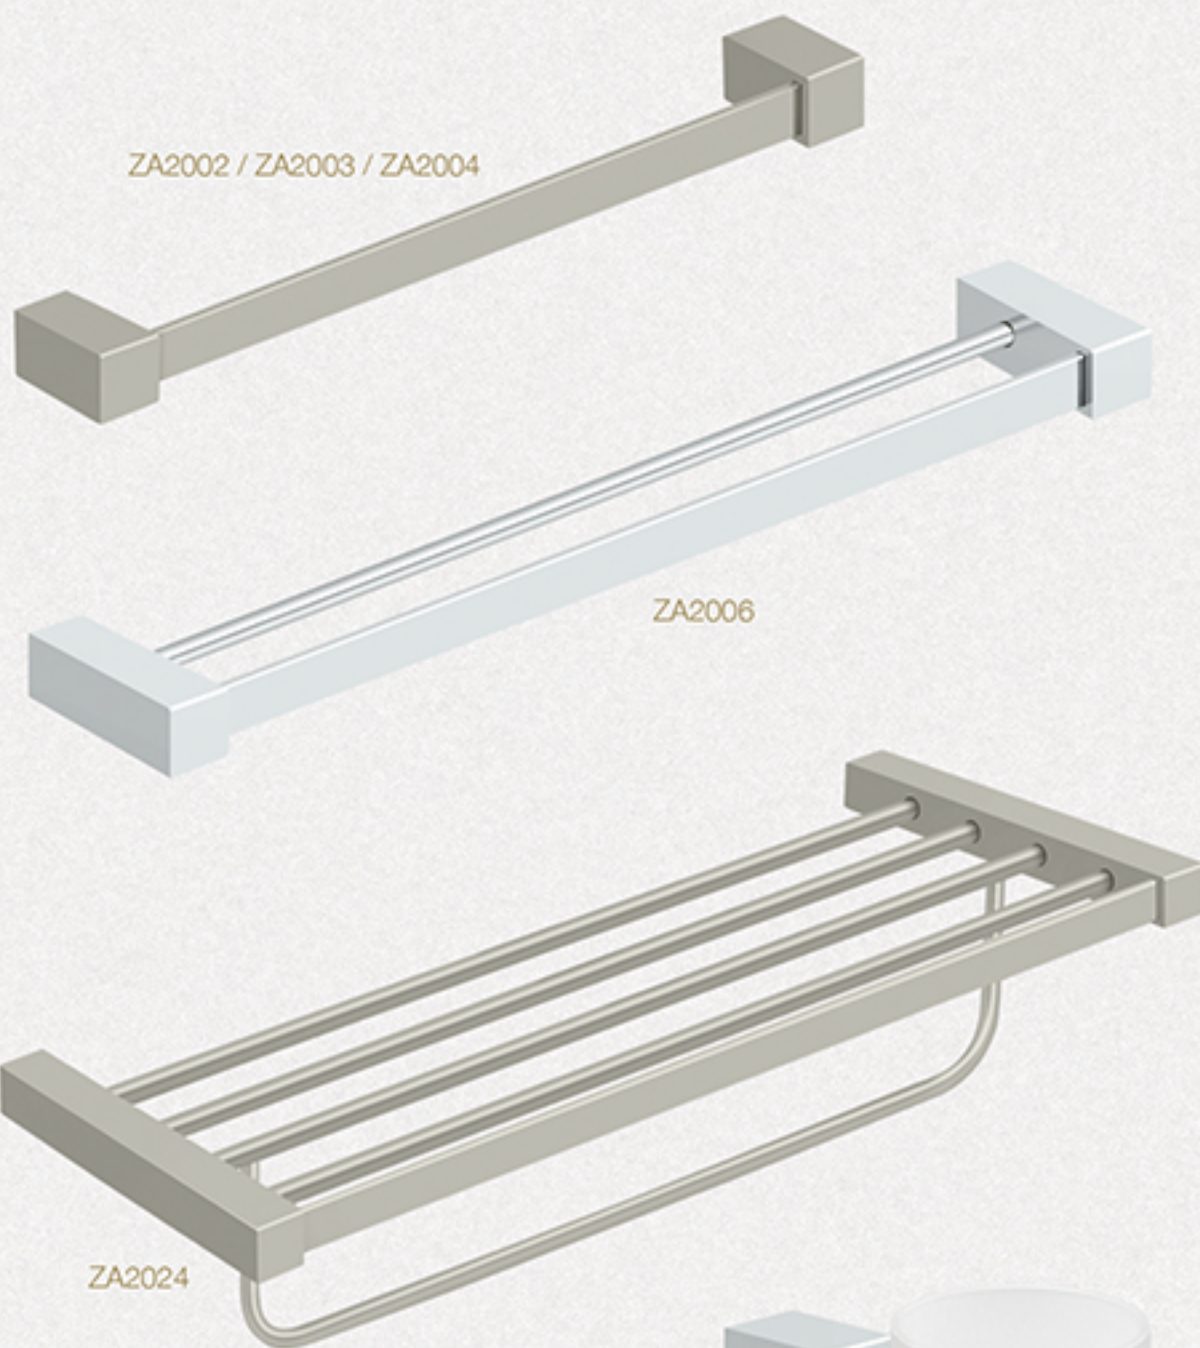

Available Finishes

- US10B Oil Rubbed Bronze
- US14 Polished Nickel
- US15 Satin Nickel
- US26 Chrome

Part Number / Description

R2000	Toilet Paper Holder Double Post
R2001	Toilet Paper Holder Single Post
R2002	18" Towel Bar
R2003	24" Towel Bar
R2004	30" Towel Bar
R2006	24" Double Towel Bar
R2008	6" Towel Ring
R2009	Single Robe Hook
R2010	Double Robe Hook
R2012	Clear Glass Soap Dish
R2013	Frosted Glass Tumbler Set
R2015	18" Clear Glass Towel Shelf

Part Number / Description	
BBS2001	Toilet Paper Holder Single Post
BBS2001L	Toilet Paper Holder Single Post "L"
BBS2003/12	12" Towel Bar
BBS2002/18	18" Towel Bar
BBS2003/24	24" Towel Bar
BBS2004/30	30" Towel Bar
BBS2006/24	24" Double Towel Bar
BBS2008	6" Towel Ring
BBS2009	Single Robe Hook
BBS2010	Double Robe Hook
BBS2012	Frosted Glass Soap Dish
BBS2014	Tumbler Holder
BBS2018	12" Solid Brass Shelf
BBS2019	18" Solid Brass Shelf
BBS1575	15 3/4" Frosted Glass Shelf
BBS2750	27 1/2" Frosted Glass Shelf

Available Finishes

- US10B Oil Rubbed Bronze
- US15 Satin Nickel
- US26 Chrome

Part Number / Description

ZA2001	Toilet Paper Holder Single Post
ZA2002/18	18" Towel Bar
ZA2003/24	24" Towel Bar
ZA2004/30	30" Towel Bar
ZA2006/24	24" Double Towel Bar
ZA2008	8" Towel Ring
ZA2009	Single Robe Hook
ZA2010	Double Robe Hook
ZA2012	Frosted Glass Soap Dish
ZA2014	Frosted Glass Tumbler Set
ZA2024	24" Hotel Shelf

Available Finishes

- US15 Satin Nickel
- US26 Chrome

Part Number / Description

BBN2001	Toilet Paper Holder Single Post
BBN2011	Toilet Paper Holder Single Post w/Cover
BBN2003/12	12" Towel Bar
BBN2002/18	18" Towel Bar
BBN2003/24	24" Towel Bar
BBN2004/30	30" Towel Bar
BBN2006/24	24" Double Towel Bar
BBN2008	6" Towel Ring
BBN2009	Single Robe Hook
BBN2010	Double Robe Hook
BBN2012	Frosted Glass Soap Dish
BBN2014	Frosted Glass Tumbler Set
BBN2015/20	20" Clear Glass Shelf