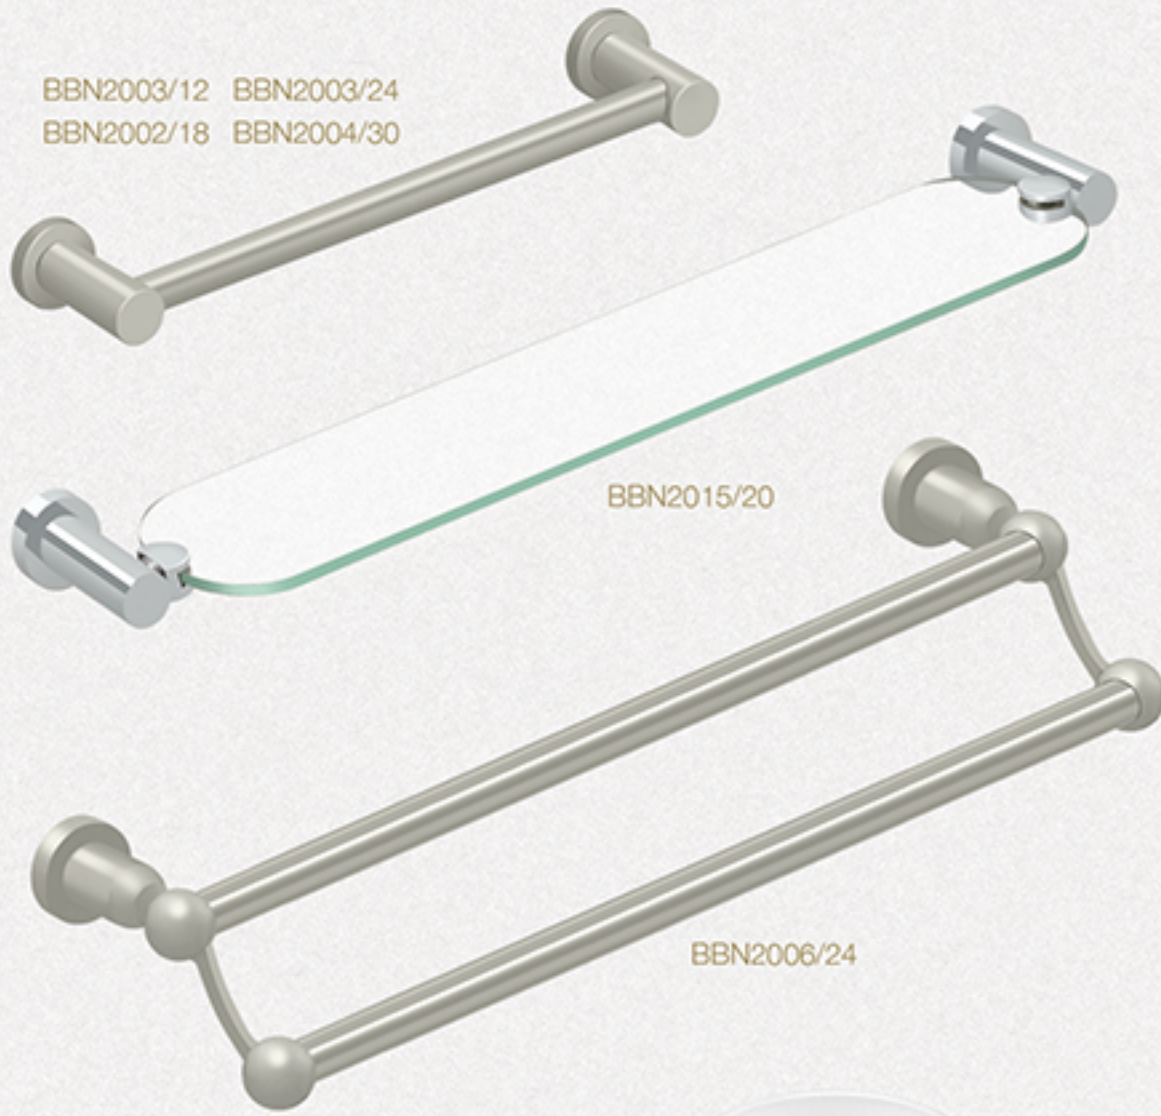

Available Finishes

- US10B Oil Rubbed Bronze
- US14 Polished Nickel
- US15 Satin Nickel
- US26 Chrome

Part Number / Description

R2000	Toilet Paper Holder Double Post
R2001	Toilet Paper Holder Single Post
R2002	18" Towel Bar
R2003	24" Towel Bar
R2004	30" Towel Bar
R2006	24" Double Towel Bar
R2008	6" Towel Ring
R2009	Single Robe Hook
R2010	Double Robe Hook
R2012	Clear Glass Soap Dish
R2013	Frosted Glass Tumbler Set
R2015	18" Clear Glass Towel Shelf

Part Number / Description	
BBS2001	Toilet Paper Holder Single Post
BBS2001L	Toilet Paper Holder Single Post "L"
BBS2003/12	12" Towel Bar
BBS2002/18	18" Towel Bar
BBS2003/24	24" Towel Bar
BBS2004/30	30" Towel Bar
BBS2006/24	24" Double Towel Bar
BBS2008	6" Towel Ring
BBS2009	Single Robe Hook
BBS2010	Double Robe Hook
BBS2012	Frosted Glass Soap Dish
BBS2014	Tumbler Holder
BBS2018	12" Solid Brass Shelf
BBS2019	18" Solid Brass Shelf
BBS1575	15 3/4" Frosted Glass Shelf
BBS2750	27 1/2" Frosted Glass Shelf

Available Finishes

- US10B Oil Rubbed Bronze
- US15 Satin Nickel
- US26 Chrome

Part Number / Description

ZA2001	Toilet Paper Holder Single Post
ZA2002/18	18" Towel Bar
ZA2003/24	24" Towel Bar
ZA2004/30	30" Towel Bar
ZA2006/24	24" Double Towel Bar
ZA2008	8" Towel Ring
ZA2009	Single Robe Hook
ZA2010	Double Robe Hook
ZA2012	Frosted Glass Soap Dish
ZA2014	Frosted Glass Tumbler Set
ZA2024	24" Hotel Shelf

Available Finishes

- US15 Satin Nickel
- US26 Chrome

Part Number / Description

BBN2001	Toilet Paper Holder Single Post
BBN2011	Toilet Paper Holder Single Post w/Cover
BBN2003/12	12" Towel Bar
BBN2002/18	18" Towel Bar
BBN2003/24	24" Towel Bar
BBN2004/30	30" Towel Bar
BBN2006/24	24" Double Towel Bar
BBN2008	6" Towel Ring
BBN2009	Single Robe Hook
BBN2010	Double Robe Hook
BBN2012	Frosted Glass Soap Dish
BBN2014	Frosted Glass Tumbler Set
BBN2015/20	20" Clear Glass Shelf