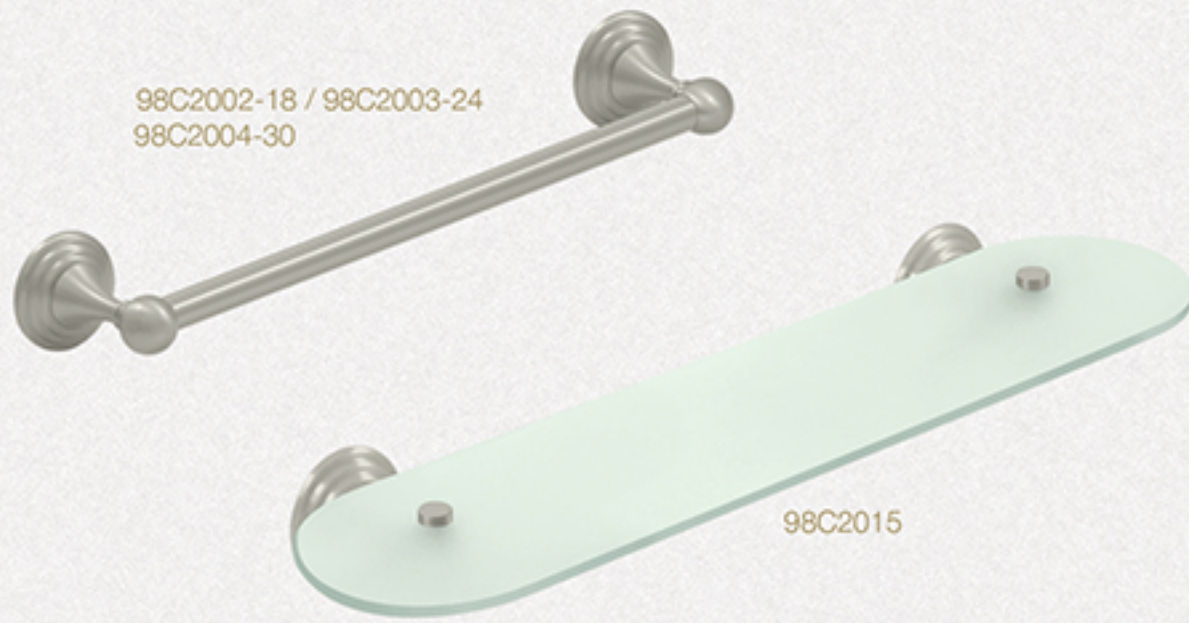

Available Finishes

88 SERIES ACCESSORIES

- US15 Satin Nickel
- US26 Chrome

88 SERIES GRAB BARS

- US15 Satin Nickel
- US10B Oil Rubbed Bronze
- US26 Chrome

Part Number / Description

55D2001	Toilet Paper Holder Single Post
55D2002/18	18" Towel Bar
55D2003/24	24" Towel Bar
55D2006	24" Double Towel Bar
55D2015	22" Glass Shelf
55D2008	6" Towel Ring
55D2010	Double Robe Hook
55D2012	Frosted Glass Soap Dish
55D2014	Frosted Glass Tumbler Set

Available Finishes

55D SERIES ACCESSORIES

- US14** Polished Nickel
- US15** Satin Nickel
- US26** Chrome

Part Number / Description	
98C2001	Toilet Paper Holder Double Post Classic
98C2001L	Toilet Paper Holder Single Post L Classic
98C2002	18" Towel Bar Classic
98C2003	24" Towel Bar Classic
98C2004	30" Towel Bar Classic
98C2008	6" Towel Ring Classic
98C2009	Single Robe Hook Classic
98C2010	Double Robe Hook Classic
98C2012	Frosted Glass Soap Dish Classic
98C2013	Frosted Glass Tumbler Set Classic
98C2015	Frosted Glass 20" Shelf
98C2020	13" x 9" Magazine Rack Classic

Available Finishes

- US10B Oil Rubbed Bronze
- US14 Polished Nickel
- US15 Satin Nickel
- US26 Chrome

Part Number / Description

R2000	Toilet Paper Holder Double Post
R2001	Toilet Paper Holder Single Post
R2002	18" Towel Bar
R2003	24" Towel Bar
R2004	30" Towel Bar
R2006	24" Double Towel Bar
R2008	6" Towel Ring
R2009	Single Robe Hook
R2010	Double Robe Hook
R2012	Clear Glass Soap Dish
R2013	Frosted Glass Tumbler Set
R2015	18" Clear Glass Towel Shelf