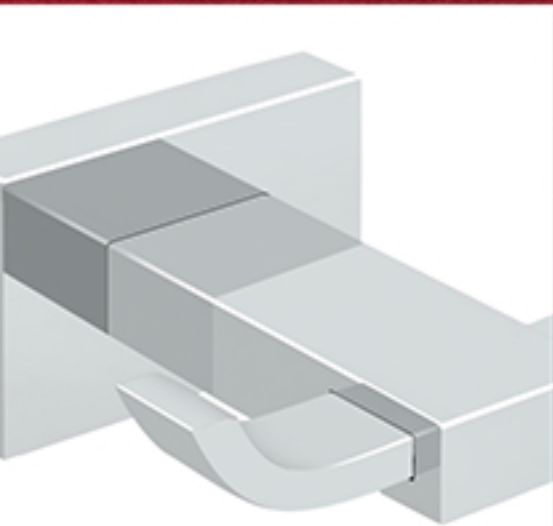

# FINE BATHROOM ACCESSORIES

SERIES COLLECTIONS / GRAB BARS / BASKETS

Quality, Elegance & Style

Part Number / Description

WBHOOK	Wire Basket Hook 1 1/4"x 1 3/4"
WBR4535	Rectangular Basket 4 3/4"x 3 1/2"x 1 1/4"
WBP542	Corner Basket 5"x 4"x 2"
WBC6050	Corner 6"x 5"x 1 1/4"
WBR6050	Rectangular 6"x 4 7/8"x 1 1/4"
WBC6353	Corner 6 3/8"x 6 3/8"x 2"
WBR8040	Rectangular 8"x 4"x 1 1/4"
WBR1051H	Rectangular 10 3/8"x 4 7/8"x 2 ~ 1" (w) Hook
WBR1052H	Rectangular 10 3/8"x 4 7/8"x 2" (w) Hook
WBR1054H	Rectangular 10 3/8"x 4 7/8"x 3 1/2" (w) Hook
WBR1850H	Rectangular 17 3/4"x 4 7/8"x 2 ~ 1" (w) Hook
WBC8570	Corner 8 3/4"x 6 7/8"x 2"
WBC1310	Corner 13 1/4"x 10 1/4" x 3 1/2"
WBR1835	Round Corners 18"x 3 1/2"x 1/2 ~ 2"
WBR1851	Rectangular 17 5/8"x 4 1/2"x 2"
WBR2847	Rectangular 28 1/2"x 4 3/4"x 2"

Available Finishes

WIRE BASKETS

CR003	PVD
US10B	Oil Rubbed Bronze
US14	Polished Nickel
US15	Satin Nickel
US26	Polished Chrome

Part Number / Description

WBHDCL9	9" HD Basket Corner Left
WBHDCR9	9" HD Basket Corner Right
WBHDUC9	9" HD Basket Universal Corner
WBHD12R	12" HD Basket Rectangular
WBHSD55	5-1/2" HD Basket Soap Dish

Available Finishes

HD BASKETS

- US15
Satin Nickel
- US26
Polished Chrome

Part Number / Description

88STPH	Toilet Paper Holder Single Post
88DTPH	Toilet Paper Holder Double Post
88TB12	12" Towel Bar
88TB18	18" Towel Bar
88TB24	24" Towel Bar
88TR6	6" Towel Ring
88SRH	Single Robe Hook
88DRH	Double Robe Hook
88SD	Frosted Glass Soap Dish
88GB18	18" Grab Bar
88GB24	24" Grab Bar
88GB32	32" Grab Bar
88GB36	36" Grab Bar
88GB42	42" Grab Bar
88HS20	20" Hotel Shelf
88HS24	24" Hotel Shelf
88MR	13" x 9" Magazine Rack