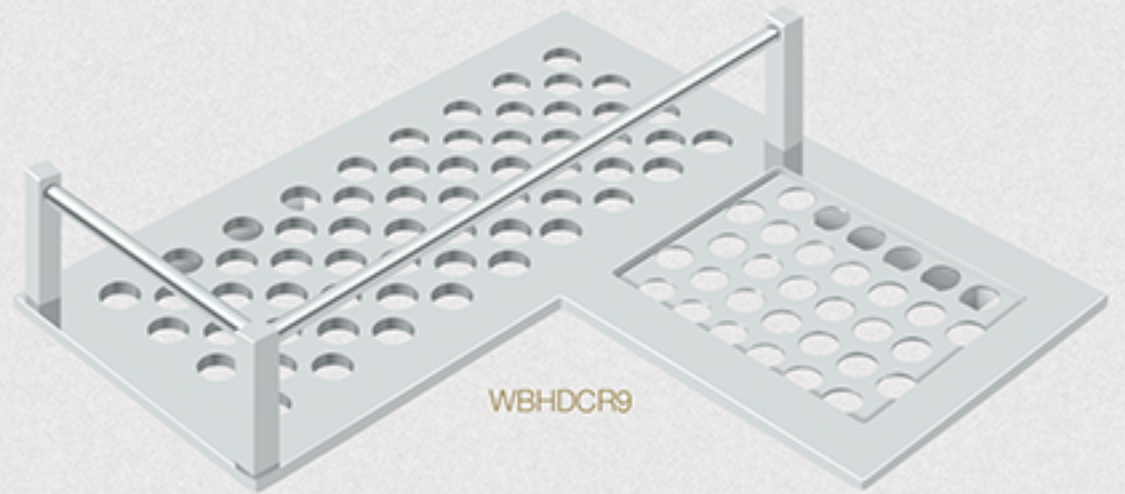

# FINE BATHROOM ACCESSORIES

SERIES COLLECTIONS / GRAB BARS / BASKETS

Quality, Elegance & Style

Part Number / Description

WBHOOK	Wire Basket Hook 1 1/4"x 1 3/4"
WBR4535	Rectangular Basket 4 3/4"x 3 1/2"x 1 1/4"
WBP542	Corner Basket 5"x 4"x 2"
WBC6050	Corner 6"x 5"x 1 1/4"
WBR6050	Rectangular 6"x 4 7/8"x 1 1/4"
WBC6353	Corner 6 3/8"x 6 3/8"x 2"
WBR8040	Rectangular 8"x 4"x 1 1/4"
WBR1051H	Rectangular 10 3/8"x 4 7/8"x 2 ~ 1" (w) Hook
WBR1052H	Rectangular 10 3/8"x 4 7/8"x 2" (w) Hook
WBR1054H	Rectangular 10 3/8"x 4 7/8"x 3 1/2" (w) Hook
WBR1850H	Rectangular 17 3/4"x 4 7/8"x 2 ~ 1" (w) Hook
WBC8570	Corner 8 3/4"x 6 7/8"x 2"
WBC1310	Corner 13 1/4"x 10 1/4" x 3 1/2"
WBR1835	Round Corners 18"x 3 1/2"x 1/2 ~ 2"
WBR1851	Rectangular 17 5/8"x 4 1/2"x 2"
WBR2847	Rectangular 28 1/2"x 4 3/4"x 2"

Available Finishes

WIRE BASKETS

CR003	PVD
US10B	Oil Rubbed Bronze
US14	Polished Nickel
US15	Satin Nickel
US26	Polished Chrome

Part Number / Description

WBHDCL9	9" HD Basket Corner Left
WBHDCR9	9" HD Basket Corner Right
WBHDUC9	9" HD Basket Universal Corner
WBHD12R	12" HD Basket Rectangular
WBHSD55	5-1/2" HD Basket Soap Dish

Available Finishes

HD BASKETS

- US15
Satin Nickel
- US26
Polished Chrome

Part Number / Description

88STPH	Toilet Paper Holder Single Post
88DTPH	Toilet Paper Holder Double Post
88TB12	12" Towel Bar
88TB18	18" Towel Bar
88TB24	24" Towel Bar
88TR6	6" Towel Ring
88SRH	Single Robe Hook
88DRH	Double Robe Hook
88SD	Frosted Glass Soap Dish
88GB18	18" Grab Bar
88GB24	24" Grab Bar
88GB32	32" Grab Bar
88GB36	36" Grab Bar
88GB42	42" Grab Bar
88HS20	20" Hotel Shelf
88HS24	24" Hotel Shelf
88MR	13" x 9" Magazine Rack