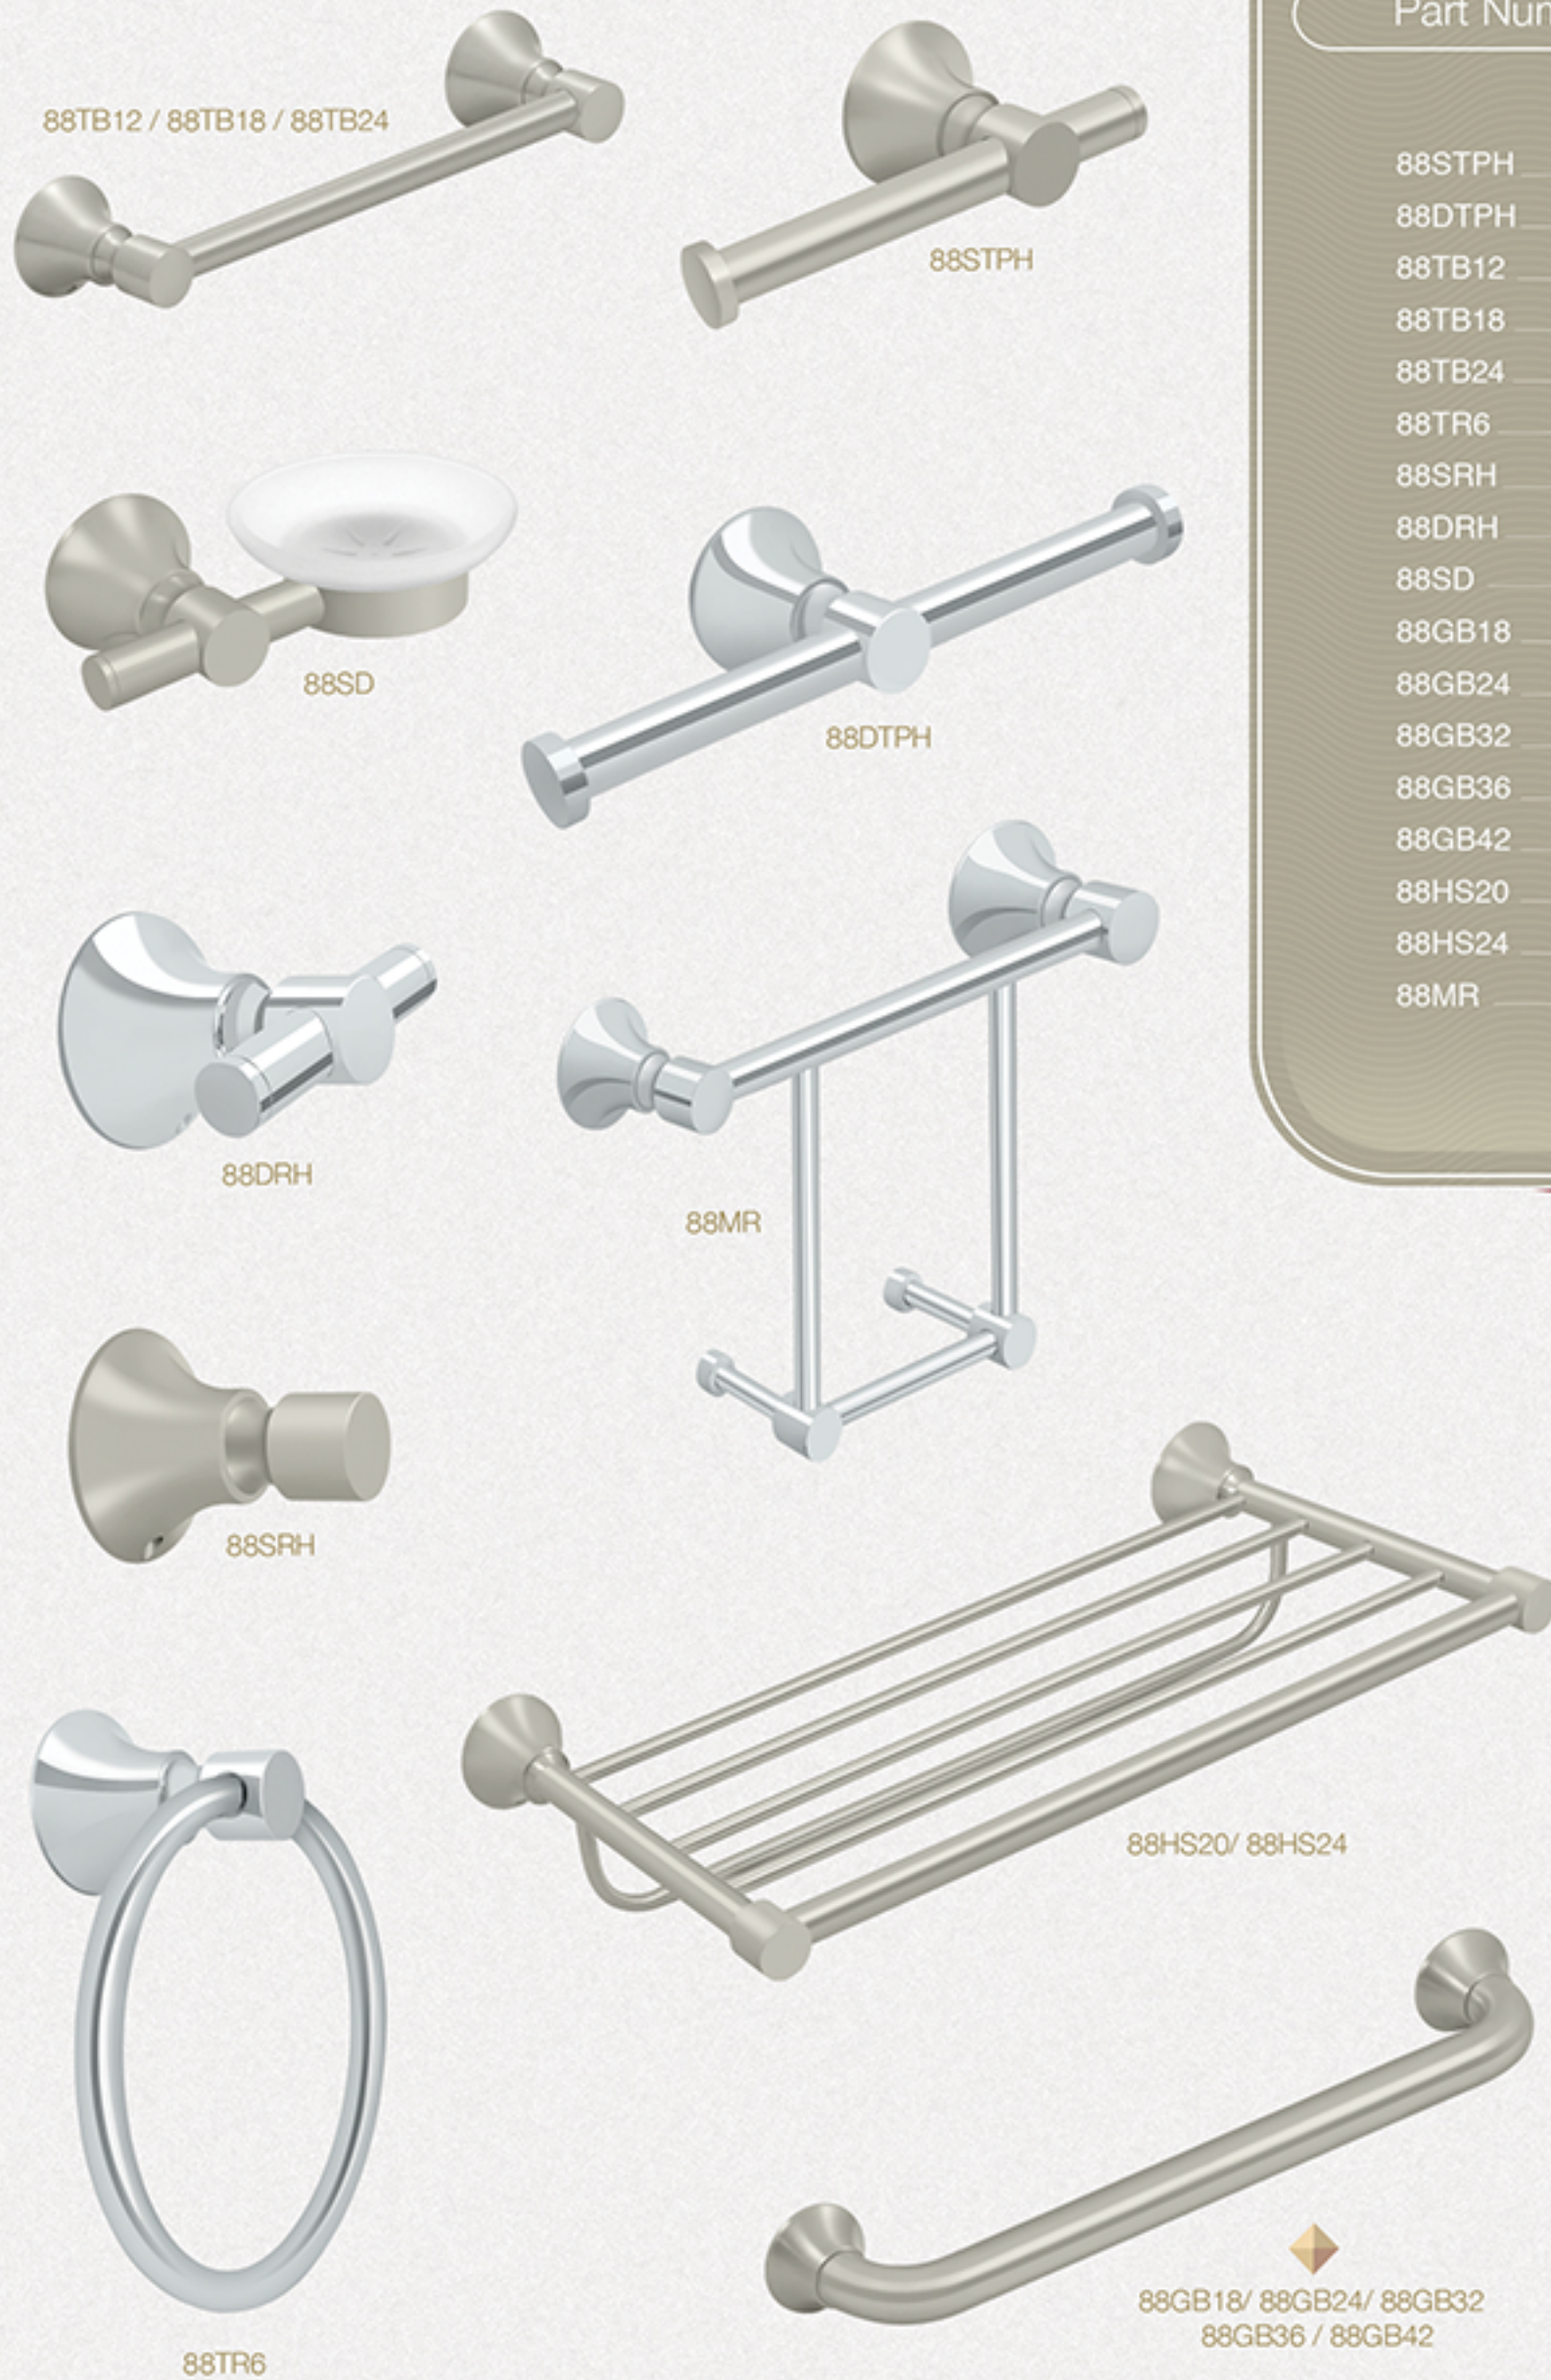

# FINE BATHROOM ACCESSORIES

SERIES COLLECTIONS / GRAB BARS / BASKETS

Quality, Elegance & Style

Part Number / Description

WBHOOK	Wire Basket Hook 1 1/4"x 1 3/4"
WBR4535	Rectangular Basket 4 3/4"x 3 1/2"x 1 1/4"
WBP542	Corner Basket 5"x 4"x 2"
WBC6050	Corner 6"x 5"x 1 1/4"
WBR6050	Rectangular 6"x 4 7/8"x 1 1/4"
WBC6353	Corner 6 3/8"x 6 3/8"x 2"
WBR8040	Rectangular 8"x 4"x 1 1/4"
WBR1051H	Rectangular 10 3/8"x 4 7/8"x 2 ~ 1" (w) Hook
WBR1052H	Rectangular 10 3/8"x 4 7/8"x 2" (w) Hook
WBR1054H	Rectangular 10 3/8"x 4 7/8"x 3 1/2" (w) Hook
WBR1850H	Rectangular 17 3/4"x 4 7/8"x 2 ~ 1" (w) Hook
WBC8570	Corner 8 3/4"x 6 7/8"x 2"
WBC1310	Corner 13 1/4"x 10 1/4" x 3 1/2"
WBR1835	Round Corners 18"x 3 1/2"x 1/2 ~ 2"
WBR1851	Rectangular 17 5/8"x 4 1/2"x 2"
WBR2847	Rectangular 28 1/2"x 4 3/4"x 2"

Available Finishes

HD BASKETS

- US15
Satin Nickel
- US26
Polished Chrome

Part Number / Description

88STPH	Toilet Paper Holder Single Post
88DTPH	Toilet Paper Holder Double Post
88TB12	12" Towel Bar
88TB18	18" Towel Bar
88TB24	24" Towel Bar
88TR6	6" Towel Ring
88SRH	Single Robe Hook
88DRH	Double Robe Hook
88SD	Frosted Glass Soap Dish
88GB18	18" Grab Bar
88GB24	24" Grab Bar
88GB32	32" Grab Bar
88GB36	36" Grab Bar
88GB42	42" Grab Bar
88HS20	20" Hotel Shelf
88HS24	24" Hotel Shelf
88MR	13" x 9" Magazine Rack

Available Finishes

88 SERIES ACCESSORIES

- US15 Satin Nickel
- US26 Chrome

88 SERIES GRAB BARS

- US15 Satin Nickel
- US10B Oil Rubbed Bronze
- US26 Chrome

Part Number / Description

55D2001	Toilet Paper Holder Single Post
55D2002/18	18" Towel Bar
55D2003/24	24" Towel Bar
55D2006	24" Double Towel Bar
55D2015	22" Glass Shelf
55D2008	6" Towel Ring
55D2010	Double Robe Hook
55D2012	Frosted Glass Soap Dish
55D2014	Frosted Glass Tumbler Set