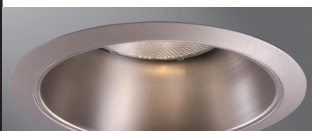

426SN
Satin Nickel Trim, Satin Nickel Reflector Cone