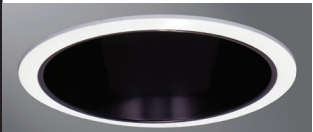

426MB
White Trim, Specular Black Reflector Cone