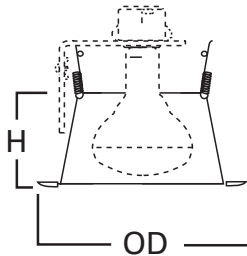

E26 6" Trim Series

DESCRIPTION

Reflector cone in the 6" trim family for use in recessed downlighting. Compatible for use in Halo and other housings.

Catalog #		Type
Project		
Comments		Date
Prepared by		

SPECIFICATION FEATURES

- Accepts a wide variety of lamps
- Coil spring retention
- Removable trim ring
- Accessories available: TRM6 designer trim rings, OT403 oversize trim ring

Dimensions:

H: 2-5/8"[67mm]