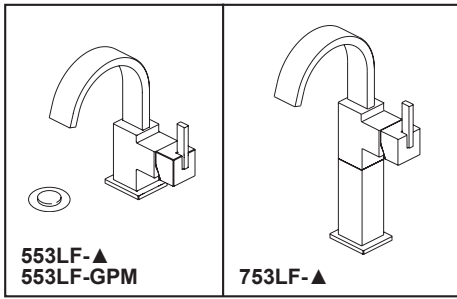

see what Delta can do™

BATHROOM FAUCETS

- Vero® Bath Collection
- Single Handle Deck Mount
- Single Hole Riser Model

STANDARD SPECIFICATIONS:

- Max. flow rate 1.2 gpm @ 60 psi, 4.5 L/min @ 414 kPa
- GPM indicates max 1.0 gpm @ 60 psi, 3.8 L/min @ 414 kPa
- Solid brass fabricated body
- Single hole mount
- Model has metal drain with push pop-up type fitting with plated flange and stopper (553LF only)
- Diamond coated ceramic cartridge
- 1/4" O.D. straight, staggered PEX supply tubes
- Optional red/blue indicator ring provided with model

COMPLIES WITH:

- ASME A112.18.1 / CSA B125.1
- ASME A112.18.2 / CSA B125.2
- ICC/ANSI A117.1
- EPA WaterSense® - Applies to 553LF and 753LF only

▲ Designate Proper Finish Suffix

Delta reserves the right (1) to make changes in specifications and materials, and (2) to change or discontinue models, both without notice or obligation. Dimensions are for reference only. See current full-line price book or www.deltafaucet.com for finish options and product availability.