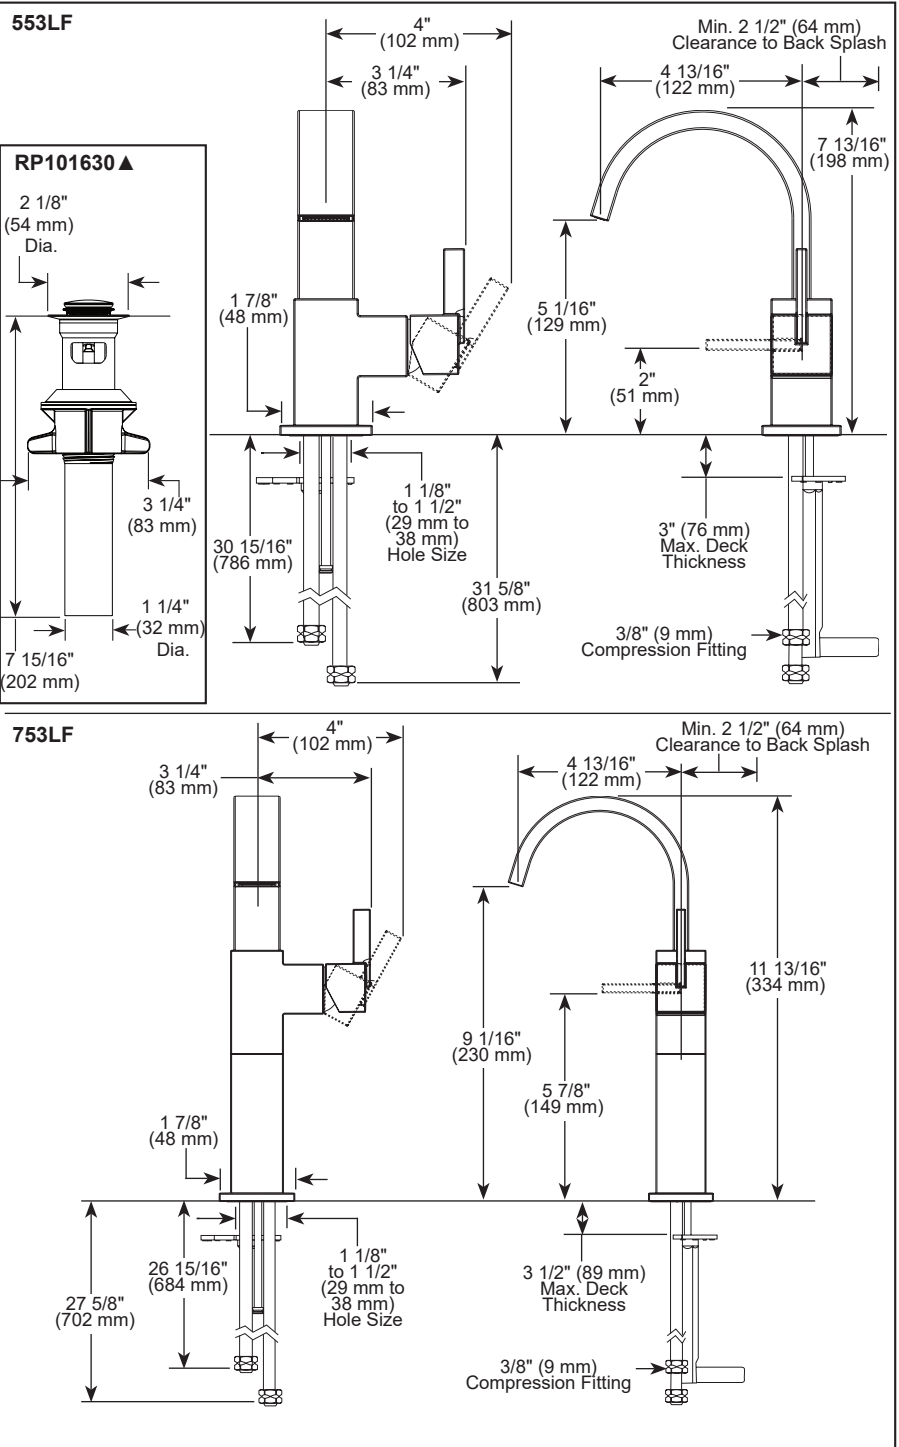

see what Delta can do™

BATHROOM FAUCETS

- Vero® Bath Collection
- Single Handle Deck Mount
- Single Hole Riser Model

STANDARD SPECIFICATIONS:

- Max. flow rate 1.2 gpm @ 60 psi, 4.5 L/min @ 414 kPa
- GPM indicates max 1.0 gpm @ 60 psi, 3.8 L/min @ 414 kPa
- Solid brass fabricated body
- Single hole mount
- Model has metal drain with push pop-up type fitting with plated flange and stopper (553LF only)
- Diamond coated ceramic cartridge
- 1/4" O.D. straight, staggered PEX supply tubes
- Optional red/blue indicator ring provided with model

COMPLIES WITH:

- ASME A112.18.1 / CSA B125.1
- ASME A112.18.2 / CSA B125.2
- ICC/ANSI A117.1
- EPA WaterSense® - Applies to 553LF and 753LF only

▲ Designate Proper Finish Suffix

Delta reserves the right (1) to make changes in specifications and materials, and (2) to change or discontinue models, both without notice or obligation. Dimensions are for reference only. See current full-line price book or www.deltafaucet.com for finish options and product availability.

DSP-L-553LF Rev. J

Delta Faucet Company
 55 E. 111th Street, Carmel, IN 46280
 350 South Edgeware Road, St. Thomas, ON N5P 4L1
 © 2024 Delta Faucet Company