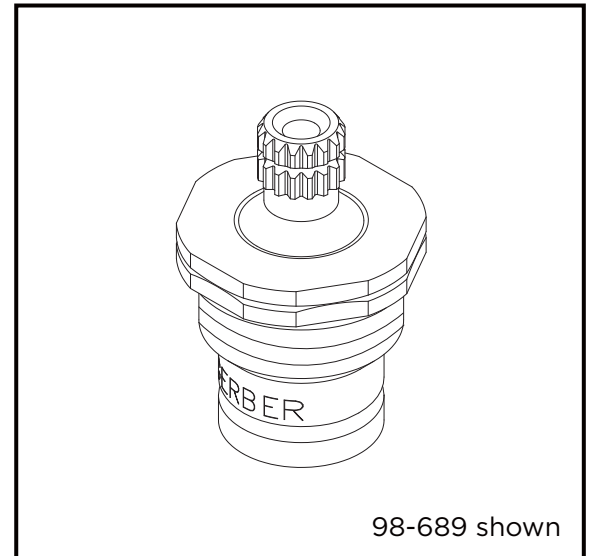

Compression Cartridge

Features:

- Compression cartridge
- 17 mm diameter
- Metal housing
- Meet NSF/ANSI 372 requirements
- Hot or cold marking separately

Standards & Certifications:

- NSF 61
- NSF/ANSI 372

Catalog Numbers:

- **98-688** Compression cartridge hot side
- **98-689** Compression cartridge cold side

Prefixes Available:

None

Suffixes Available:

None

Used in Faucet:

- **42-136** Gerber Classics two handle kitchen faucet
- **42-236** Gerber Classics two handle kitchen faucet
- **42-426** Gerber Classics two handle kitchen faucet
- **42-526** Gerber Classics two handle kitchen faucet
- **42-630** Gerber Classics two handle kitchen faucet
- **42-631** Gerber Classics two handle kitchen faucet
- **42-690** Gerber Classics two handle kitchen faucet
- **42-691** Gerber Classics two handle kitchen faucet
- **43-411** Gerber Classics two handle lavatory faucet
- **43-413** Gerber Classics two handle lavatory faucet
- **43-431** Gerber Classics two handle lavatory faucet
- **43-432** Gerber Classics two handle lavatory faucet
- **43-071** Gerber Classics two handle lavatory faucet

Job Name	
Date	
Model Specified	
Quantity	
Customer	
Contractor	
Architect/engineer