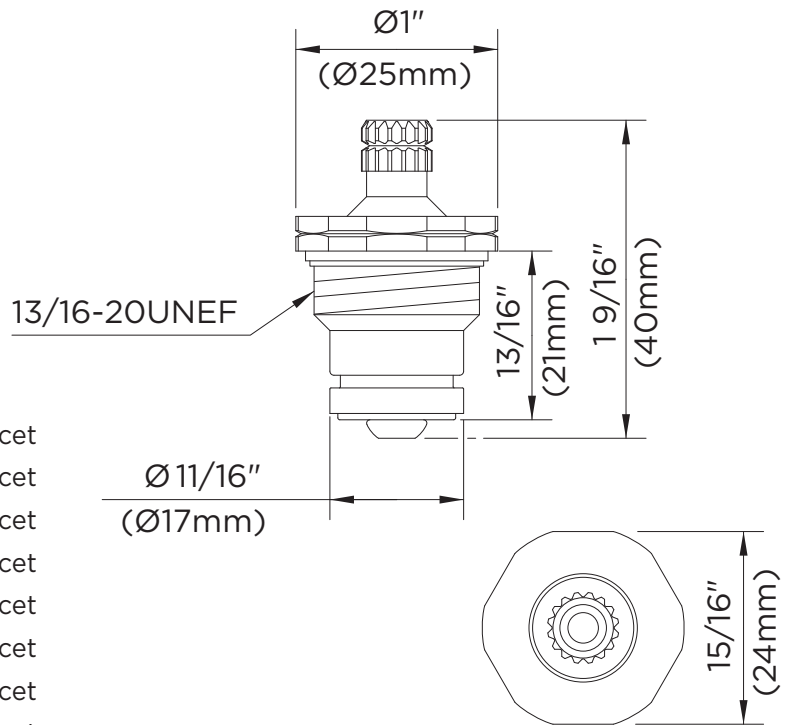

Compression Cartridge

Features:

- Compression cartridge
- 17 mm diameter
- Metal housing
- Meet NSF/ANSI 372 requirements
- Hot or cold marking separately

Standards & Certifications:

- NSF 61
- NSF/ANSI 372

Catalog Numbers:

- **98-688** Compression cartridge hot side
- **98-689** Compression cartridge cold side

Prefixes Available:

None

Suffixes Available:

None

Used in Faucet:

- **42-136** Gerber Classics two handle kitchen faucet
- **42-236** Gerber Classics two handle kitchen faucet
- **42-426** Gerber Classics two handle kitchen faucet
- **42-526** Gerber Classics two handle kitchen faucet
- **42-630** Gerber Classics two handle kitchen faucet
- **42-631** Gerber Classics two handle kitchen faucet
- **42-690** Gerber Classics two handle kitchen faucet
- **42-691** Gerber Classics two handle kitchen faucet
- **43-411** Gerber Classics two handle lavatory faucet
- **43-413** Gerber Classics two handle lavatory faucet
- **43-431** Gerber Classics two handle lavatory faucet
- **43-432** Gerber Classics two handle lavatory faucet
- **43-071** Gerber Classics two handle lavatory faucet

Job Name	
Date	
Model Specified	
Quantity	
Customer	
Contractor	
Architect/engineer