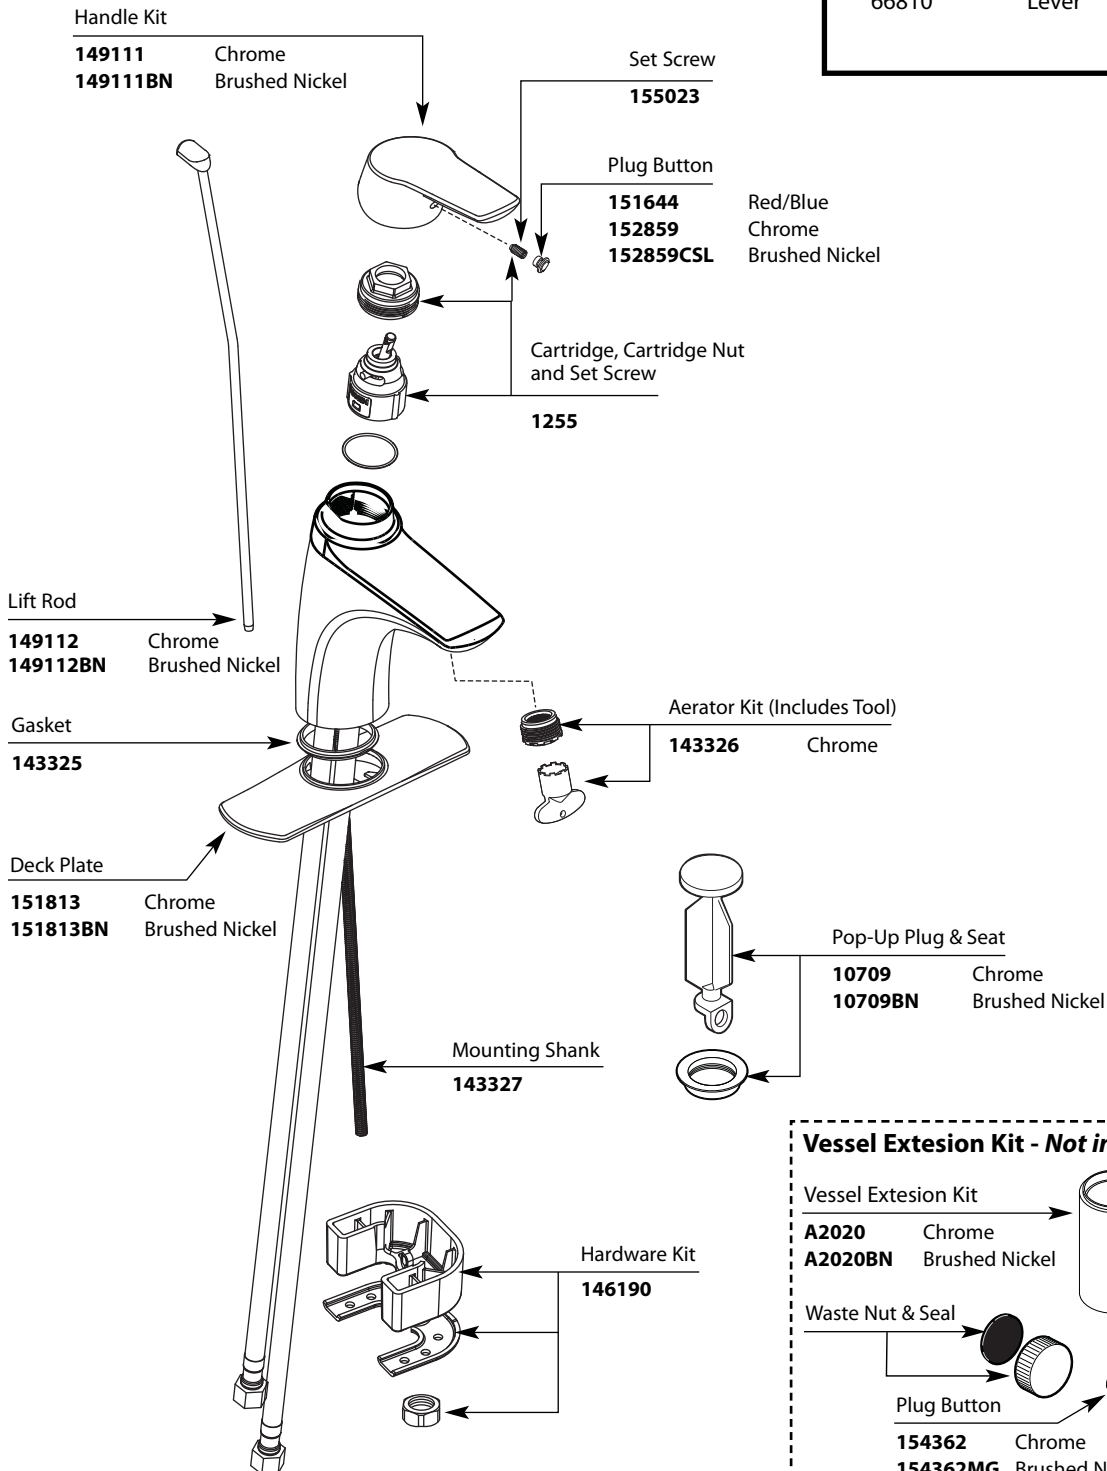

Buy it for looks. Buy it for life.®

Illustrated Parts

■ Order by Part Number

METHOD™		
One-Handle Lavatory Faucet		
MODEL	HANDLE	FINISH
6810	Lever	Chrome
6810BN	Lever	Brushed Nickel
66810	Lever	Chrome (Bulk)

**HANDLE PLUG BUTTON
PRIOR TO 1/2011**

Waste for 66810 only