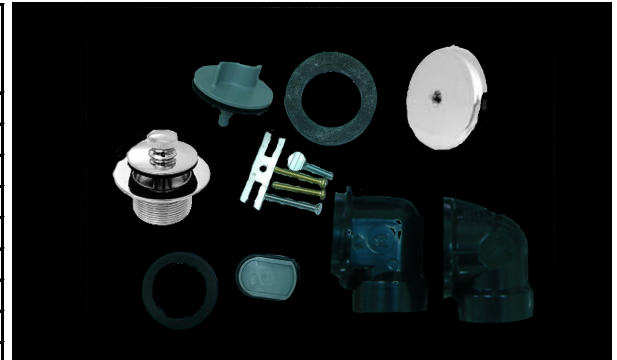

## W&O Half Kit - SCH40

✓ For Submittal	Model Number	Description	Style	Drain Body	Finish
	PFW0320	W&O Half Kit - ABS SCH40	Lift & Turn	Zinc	Chrome plated trim
	PFW0321	W&O Half Kit - ABS SCH40	Toe Tap	Brass	Chrome plated trim
	PFW0322	W&O Half Kit - ABS SCH40	Lift & Turn	Brass	Chrome plated trim
	PFW0350	W&O Half Kit - PVC SCH40	Lift & Turn	Zinc	Chrome plated trim
	PFW0351	W&O Half Kit - PVC SCH40	Toe Tap	Brass	Brushed nickel trim
	PFW0352	W&O Half Kit - PVC SCH40	Toe Tap	Brass	Chrome plated trim
	PFW0353	W&O Half Kit - PVC SCH40	Toe Tap	Brass	Polished brass trim
	PFW0354	W&O Half Kit - PVC SCH40	Lift & Turn	Brass	Brushed nickel trim
	PFW0355	W&O Half Kit - PVC SCH40	Lift & Turn	Brass	Chrome plated trim
	PFW0356	W&O Half Kit - PVC SCH40	Lift & Turn	Brass	Polished brass trim

PFW0320

No.	Model Number	Part name	Material
1	PFW0320	Overflow plate screw	Brass
2		Overflow plate	Zinc
3	PFW0320BS	Adapter screw	Brass
4		Adapter bar	Aluminum
5	N/A	Overflow gasket	Rubber
6	N/A	Overflow elbow	PVC/ABS
7	PFW0900	Lift & Turn Stopper 3/8	Zinc
8	PFW0902	Push/Pull Stopper 3/8	Zinc
9	PFW0903	Push/Pull Stopper 3/8 & 5/16	Zinc
10	PFW0901	Toe Tap Stopper 3/8	Plastic
11	PFW0904	Strainer body	Brass
12		Strainer body gasket	Rubber
13	N/A	Waste elbow	PVC/ABS
14	PFW0950	Condensate elbow	PVC