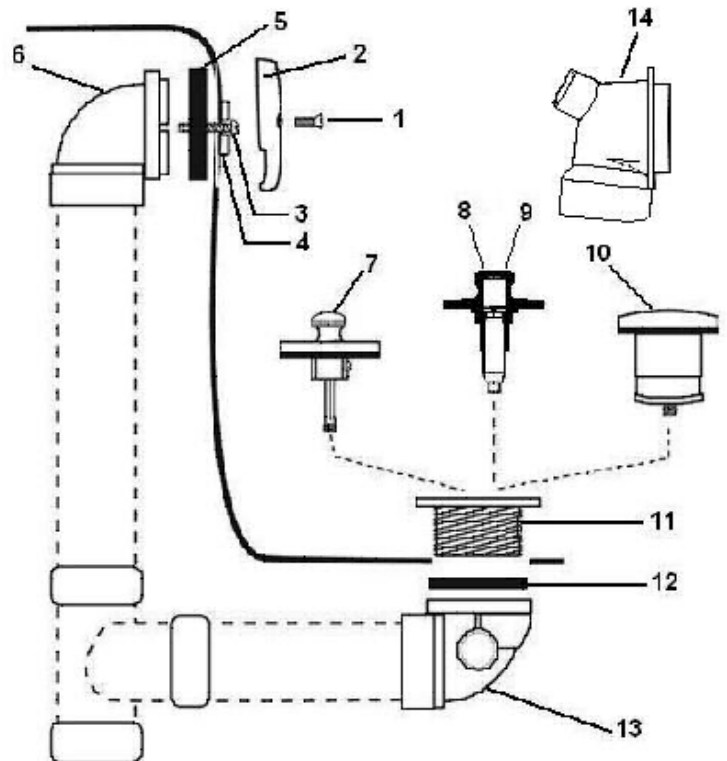

## W&O Half Kit - SCH40

✓ For Submittal	Model Number	Description	Style	Drain Body	Finish
	PFW0320	W&O Half Kit - ABS SCH40	Lift & Turn	Zinc	Chrome plated trim
	PFW0321	W&O Half Kit - ABS SCH40	Toe Tap	Brass	Chrome plated trim
	PFW0322	W&O Half Kit - ABS SCH40	Lift & Turn	Brass	Chrome plated trim
	PFW0350	W&O Half Kit - PVC SCH40	Lift & Turn	Zinc	Chrome plated trim
	PFW0351	W&O Half Kit - PVC SCH40	Toe Tap	Brass	Brushed nickel trim
	PFW0352	W&O Half Kit - PVC SCH40	Toe Tap	Brass	Chrome plated trim
	PFW0353	W&O Half Kit - PVC SCH40	Toe Tap	Brass	Polished brass trim
	PFW0354	W&O Half Kit - PVC SCH40	Lift & Turn	Brass	Brushed nickel trim
	PFW0355	W&O Half Kit - PVC SCH40	Lift & Turn	Brass	Chrome plated trim
	PFW0356	W&O Half Kit - PVC SCH40	Lift & Turn	Brass	Polished brass trim

PFW0320

No.	Model Number	Part name	Material
1	PFW0320	Overflow plate screw	Brass
2		Overflow plate	Zinc
3	PFW0320BS	Adapter screw	Brass
4		Adapter bar	Aluminum
5	N/A	Overflow gasket	Rubber
6	N/A	Overflow elbow	PVC/ABS
7	PFW0900	Lift & Turn Stopper 3/8	Zinc
8	PFW0902	Push/Pull Stopper 3/8	Zinc
9	PFW0903	Push/Pull Stopper 3/8 & 5/16	Zinc
10	PFW0901	Toe Tap Stopper 3/8	Plastic
11	PFW0904	Strainer body	Brass
12		Strainer body gasket	Rubber
13	N/A	Waste elbow	PVC/ABS
14	PFW0950	Condensate elbow	PVC