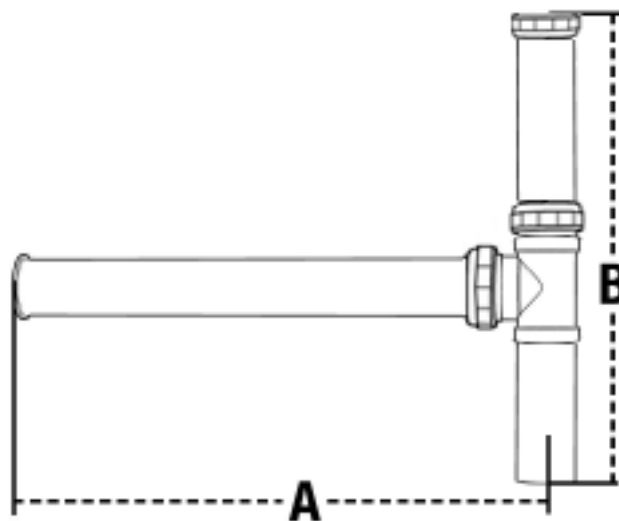

PFEWB200

Brass End Outlet Waste Disposer Kit w/ Baffle

Product Features

- 1-1/2 X 13 Brass End Outlet Waste Disposer Kit
- All Necessary Parts Included
- Material: Brass
- IAPMO Listed

PFEWB200

✓ For Submittal	Model	Description	Dimensions				Gauge	Finish	Nuts
			A		B				
			in	mm	in	mm			
	PFEWB200	1-1/2X13 End Outlet Waste Disposer Kit	13	330.2	11	279.4	17	Chrome	Zinc