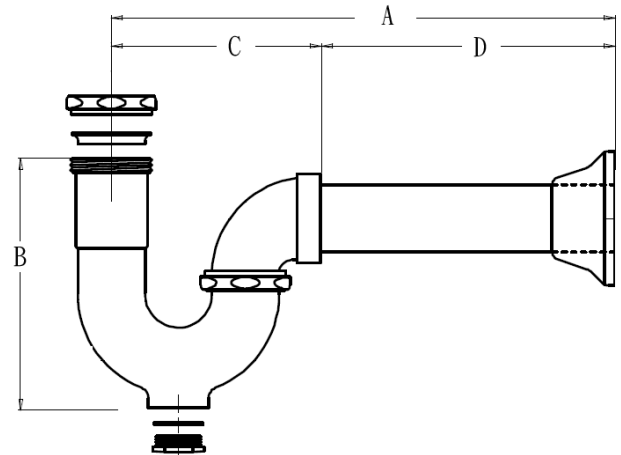

Brass Sink Trap w/ Ground Joint

Product Features

- 1-1/2" 17 GA brass Sink Trap With Ground Joint
- All Necessary Parts Included
- Material: Brass
- IAPMO Listed

PFSTB103

✓ For Submittal	Model Number	Description	Cleanout Y/N	Dimensions								Gauge	Finish	Flange	Nuts
				A		B		C		D					
				in	mm	in	mm	in	mm	in	mm				
	PFSTB102	1-1/2 Sink Trap w/ Cover Tube for PVC	N	10 3/8	263.5	5 3/8	136.5	4 1/2	114.3	6	152.4	17	Chrome	Deep	Brass
	PFSTB103	1-1/2 Sink Trap w/ Cover Tube for Copper	Y	10	254.0	5	127.0	4 1/2	114.3	5 1/2	139.7	17	Chrome	Deep	Brass