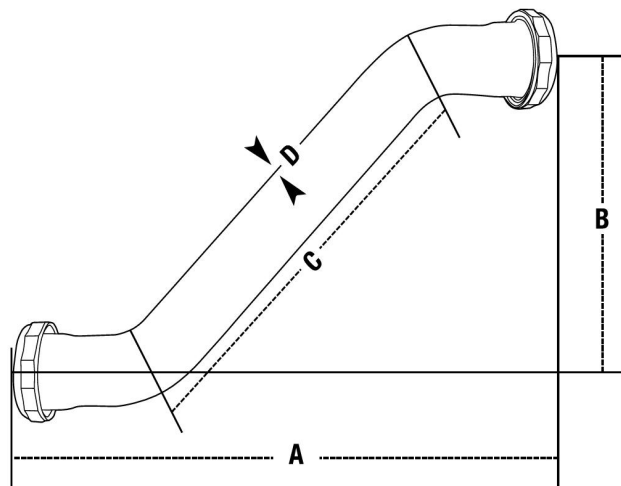

PFETB800 Series

Double Offset SJ Extension Tube

PFETB800

✓ For Submittal	Model	Description	Dimensions						Gauge D	Finish	Nuts
			A		B		C				
			in	mm	in	mm	in	mm			
	PFETB800	1-1/4 DOUBLE OFFSET SJ EXTENSION TUBE	10 1/4	260.35	5 1/2	139.7	7 1/2	190.5	22	Chrome	Zinc
	PFETB801	1-1/2 DOUBLE OFFSET SJ EXTENSION TUBE	10 1/4	260.35	5 1/2	139.7	7 1/2	190.5	22	Chrome	Zinc