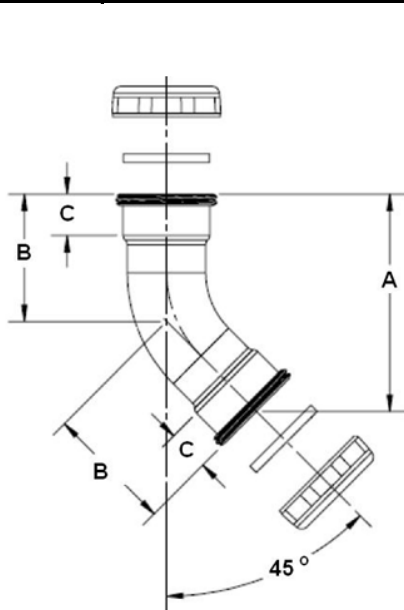

## Slip-Joint Repair Coupling

PFTRC100

PFTRC102

PFTRC104

✓ For Submittal	Model Number	Description	Dimensions						Gauge	Finish
			A		B		C			
			in	mm	in	mm	in	mm		
	PFTRC100	1-1/4 SJ REPAIR 45	3	76.2	1 3/4	44.5	5/8	15.9	22	Chrome
	PFTRC101	1-1/2 SJ REPAIR 45	3 1/16	77.8	1 13/16	46.0	5/8	15.9	22	Chrome
	PFTRC102	1-1/4 SJ REPAIR 90	2 5/8	66.7	3/4	19.1	1 3/4	44.5	22	Chrome
	PFTRC103	1-1/2 SJ REPAIR 90	2 15/16	74.6	7/8	22.2	2	50.8	22	Chrome
	PFTRC104	1-1/4 SJ REPAIR COUPLING	3 1/2	88.9	1 3/4	44.5			22	Chrome
	PFTRC105	1-1/2 SJ REPAIR COUPLING	3 1/2	88.9	2	50.8			22	Chrome