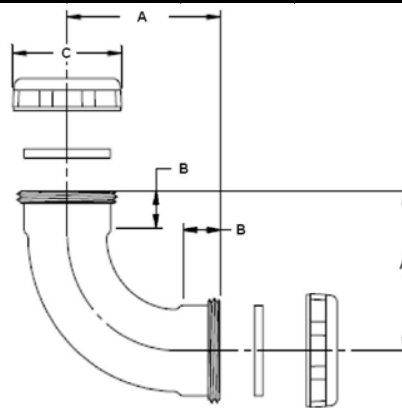

PFTRC102 / PFTRC103

Warranty and Codes

This PROFLO product carries a 1-year limited warranty.