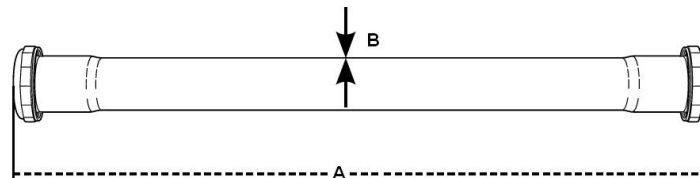

PFETB700 Series

Warranty and Codes

This PROFLO product carries a 1-year limited warranty.