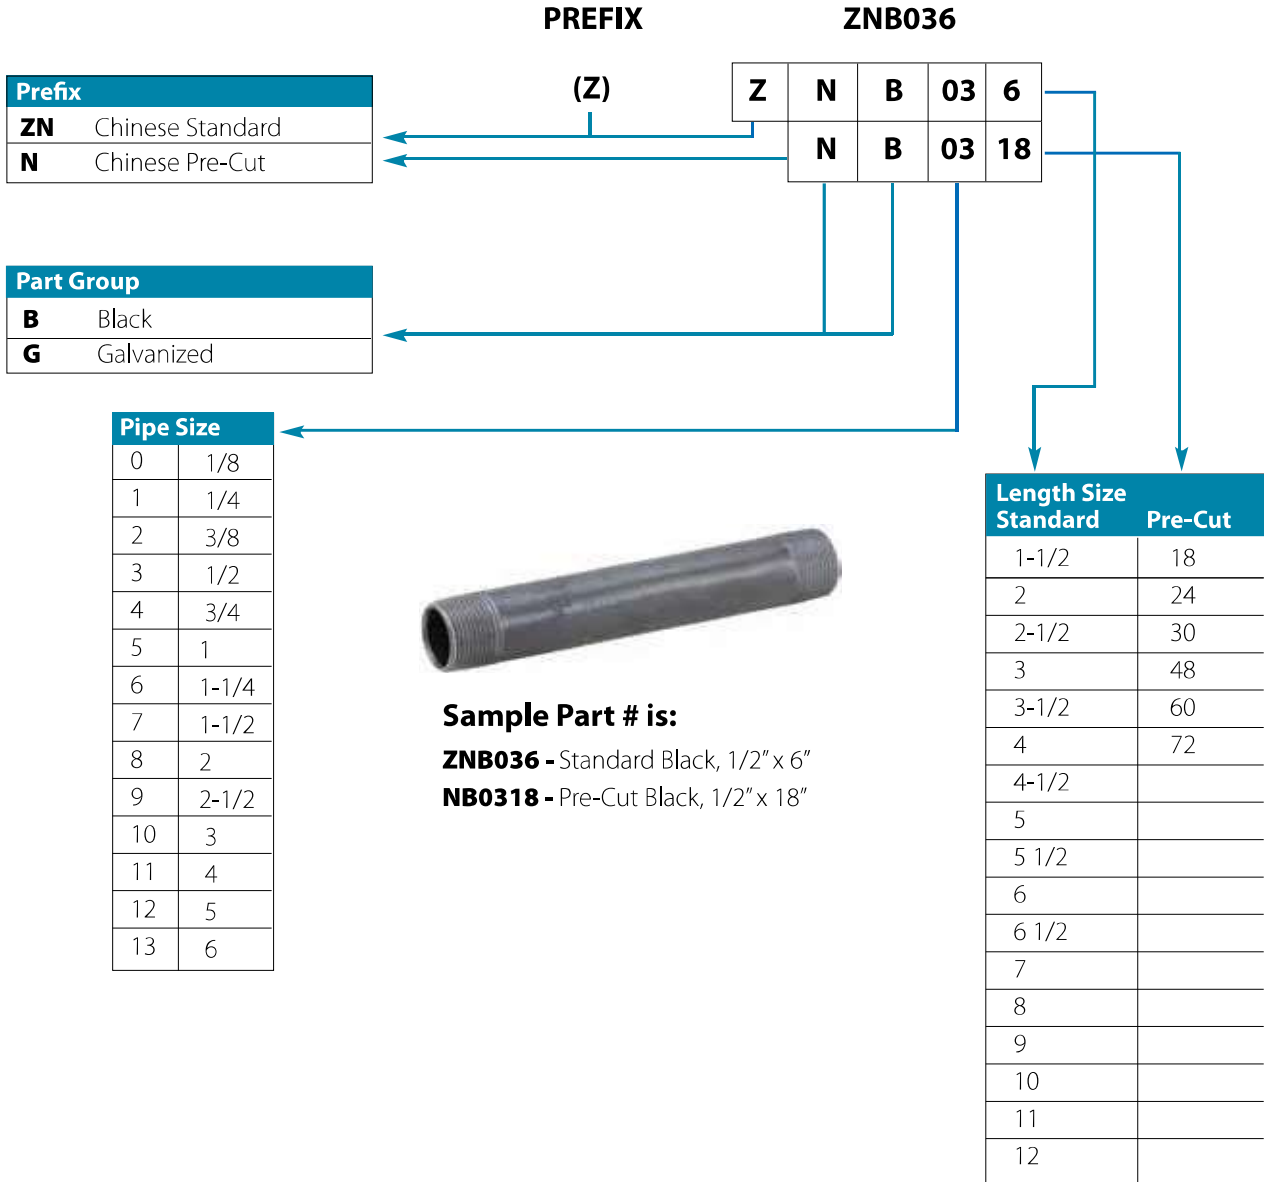

Steel Nipple Part # Breakdown

Nipples - Welded Steel

Schedule 40 - Black

- Meets or Exceeds All Applicable ASTM & ANSI Standards
- Stocked 1/8" - 6" Diameter
- ISO 9001: 2000
- Specialty Items Such as Toe Nipples are Available
- Available in Long Lengths up to 10 Ft.
- Various Assortments in Stock
- Lead Free

MATCO-NORCA
MODEL NUMBER SIZE CARTON QUANTITIES
INNER MASTER

Black Steel Nipples - Schedule 40

ZNB05CL	1" x CLOSE	25	200
ZNB052	1" x 2"	25	200
ZNB05212	1" x 2-1/2"	25	150
ZNB053	1" x 3"	25	150
ZNB05312	1" x 3-1/2"	25	150
ZNB054	1" x 4"	25	100
ZNB05412	1" x 4-1/2"	25	100
ZNB055	1" x 5"	25	100
ZNB05512	1" x 5-1/2"	25	100
ZNB056	1" x 6"	25	100
ZNB05612	1" x 6-1/2"	25	80
ZNB057	1" x 7"	10	60
ZNB05712	1" x 7-1/2"	25	60
ZNB058	1" x 8"	6	60
ZNB05812	1" x 8-1/2"	25	60
ZNB059	1" x 9"	10	40
ZNB05912	1" x 9-1/2"	25	25
ZNB0510	1" x 10"	10	40
ZNB0511	1" x 11"	10	40
ZNB0512	1" x 12"	10	40
ZNB06CL	1-1/4" x Close	5	90
ZNB062	1-1/4" x 2"	5	90
ZNB06212	1-1/4" x 2-1/2"	5	90
ZNB063	1-1/4" x 3"	5	90
ZNB06312	1-1/4" x 3-1/2"	5	90
ZNB064	1-1/4" x 4"	5	90
ZNB06412	1-1/4" x 4-1/2"	5	60
ZNB065	1-1/4" x 5"	5	60
ZNB06512	1-1/4" x 5-1/2"	5	60
ZNB066	1-1/4" x 6"	5	60
ZNB06612	1-1/4" x 6-1/2"	5	30
ZNB067	1-1/4" x 7"	5	30
ZNB068	1-1/4" x 8"	5	30
ZNB069	1-1/4" x 9"	5	20
ZNB0610	1-1/4" x 10"	5	20
ZNB061012	1-1/4" x 10-1/2"	5	20
ZNB0611	1-1/4" x 11"	5	20
ZNB0612	1-1/4" x 12"	5	20
ZNB07CL	1-1/2" x Close	5	90
ZNB072	1-1/2" x 2"	5	90
ZNB07212	1-1/2" x 2-1/2"	5	60
ZNB073	1-1/2" x 3"	5	60
ZNB07312	1-1/2" x 3-1/2"	5	60
ZNB074	1-1/2" x 4"	5	60
ZNB07412	1-1/2" x 4-1/2"	5	40
ZNB075	1-1/2" x 5"	5	40
ZNB07512	1-1/2" x 5-1/2"	5	40