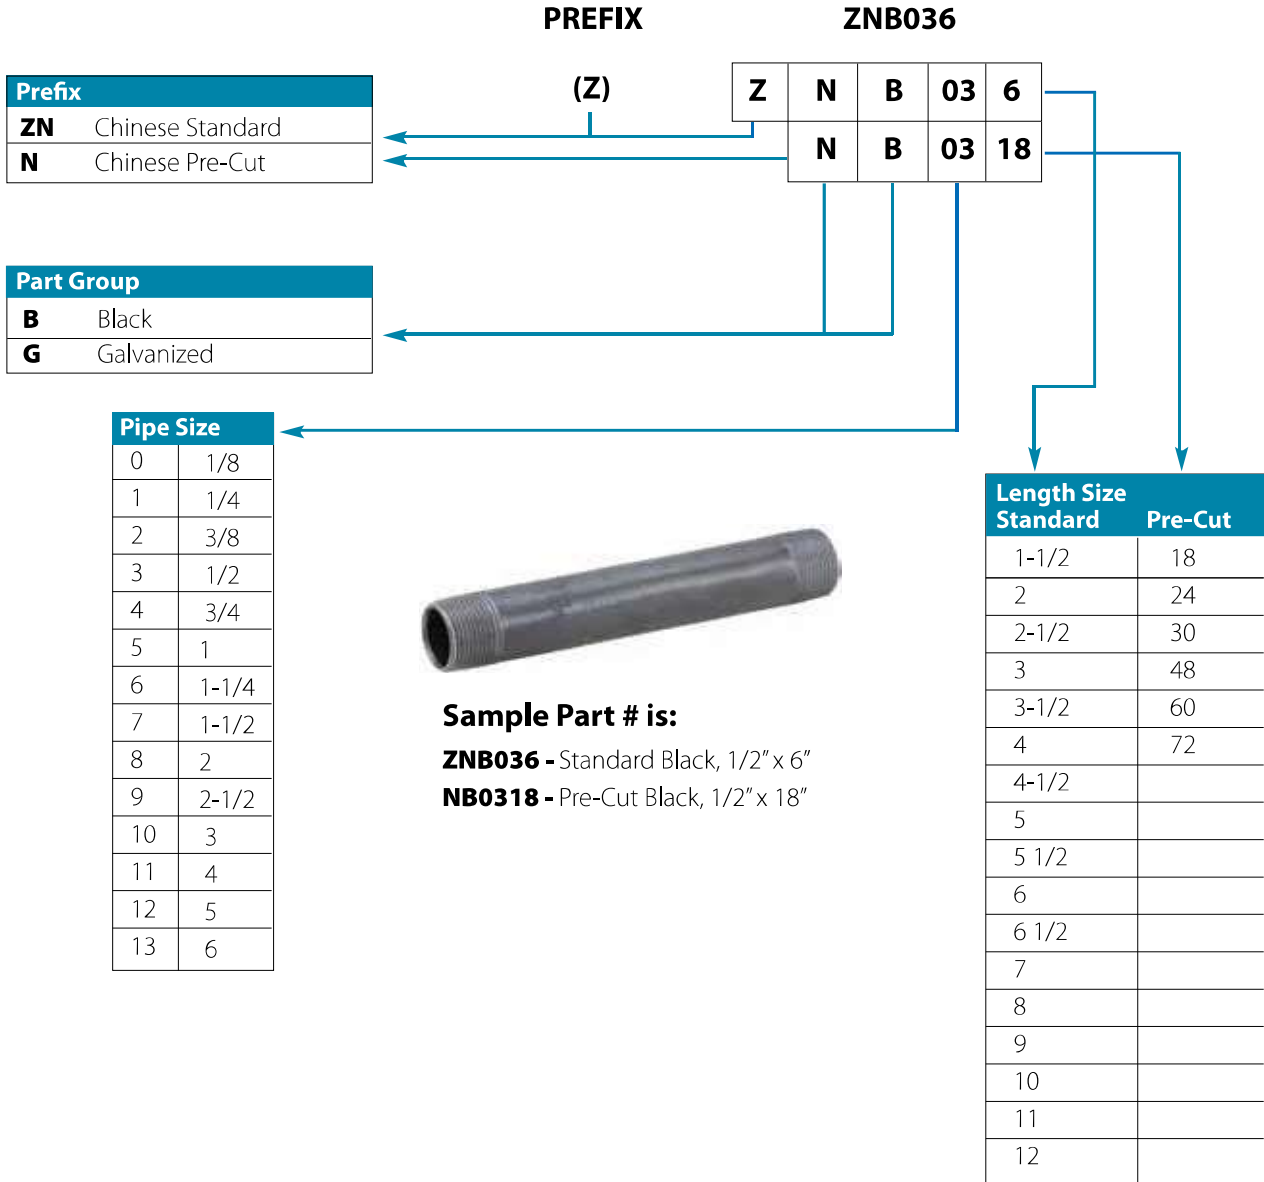

Steel Nipple Part # Breakdown

Nipples - Welded Steel

Schedule 40 - Black

- Meets or Exceeds All Applicable ASTM & ANSI Standards
- Stocked 1/8" - 6" Diameter
- ISO 9001: 2000

- Specialty Items Such as Toe Nipples are Available
- Available in Long Lengths up to 10 Ft.
- Various Assortments in Stock
- Lead Free

MATCO-NORCA
MODEL NUMBER **SIZE** **CARTON QUANTITIES**
INNER **MASTER**

Black Steel Nipples - Schedule 40

ZNB00CL	1/8" x Close	25	450
ZNB00112	1/8" x 1-1/2"	25	450
ZNB002	1/8" x 2"	25	450
ZNB00212	1/8" x 2-1/2"	25	450
ZNB003	1/8" x 3"	25	450
ZNB00312	1/8" x 3-1/2"	25	450
ZNB004	1/8" x 4"	25	450
ZNB00412	1/8" x 4-1/2"	25	300
ZNB005	1/8" x 5"	25	300
ZNB00512	1/8" x 5-1/2"	25	300
ZNB006	1/8" x 6"	25	300
ZNB007	1/8" x 7"	25	150
ZNB008	1/8" x 8"	25	150
ZNB009	1/8" x 9"	25	150
ZNB0010	1/8" x 10"	25	150
ZNB0012	1/8" x 12"	25	100
ZNB01CL	1/4" x Close	25	450
ZNB01112	1/4" x 1-1/2"	25	450
ZNB012	1/4" x 2"	25	450
ZNB01212	1/4" x 2-1/2"	25	450
ZNB013	1/4" x 3"	25	450
ZNB01312	1/4" x 3-1/2"	25	450
ZNB014	1/4" x 4"	25	450
ZNB01412	1/4" x 4-1/2"	25	300
ZNB015	1/4" x 5"	25	300
ZNB01512	1/4" x 5-1/2"	25	300
ZNB016	1/4" x 6"	25	300
ZNB01612	1/4" x 6-1/2"	25	150
ZNB017	1/4" x 7"	25	100
ZNB018	1/4" x 8"	25	150
ZNB019	1/4" x 9"	25	100
ZNB0110	1/4" x 10"	25	100
ZNB0111	1/4" x 11"	25	100
ZNB0112	1/4" x 12"	25	100
ZNB02CL	3/8" x Close	25	450
ZNB02112	3/8" x 1-1/2"	25	450
ZNB022	3/8" x 2"	25	450
ZNB02212	3/8" x 2-1/2"	25	450
ZNB023	3/8" x 3"	25	450
ZNB02312	3/8" x 3-1/2"	25	450
ZNB024	3/8" x 4"	25	450
ZNB02412	3/8" x 4-1/2"	25	300
ZNB025	3/8" x 5"	25	300
ZNB02512	3/8" x 5-1/2"	25	300
ZNB026	3/8" x 6"	25	300
ZNB027	3/8" x 7"	25	150
ZNB028	3/8" x 8"	25	150
ZNB02812	3/8" x 8-1/2"	25	150