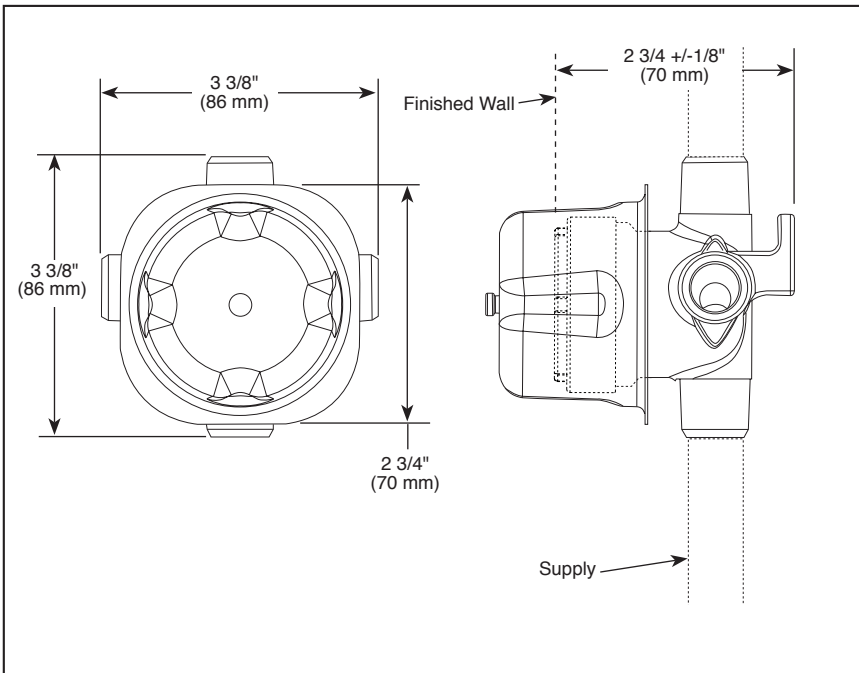

Submitted Model No.: _____

Specific Features: _____

RP75137 Available Extension Kit

see what Delta can do™

ROUGH VALVE BODY

- R11000 (Case Qty. 3)
- 1/2" Rough-In

STANDARD SPECIFICATIONS

- Three port diverter rough
- For use with (3) three or (6) six function diverter.
- Forged brass body
- Can be tested with air (200 psi) or water (300 psi) using supplied test cap
- Refer to the installation instructions for more details

COMPLIES WITH:

- ASME A112.18.1 / CSA B125.1

Delta reserves the right (1) to make changes in specifications and materials, and (2) to change or discontinue models, both without notice or obligation. Dimensions are for reference only. See current full-line price book or www.deltafaucet.com for finish options and product availability.