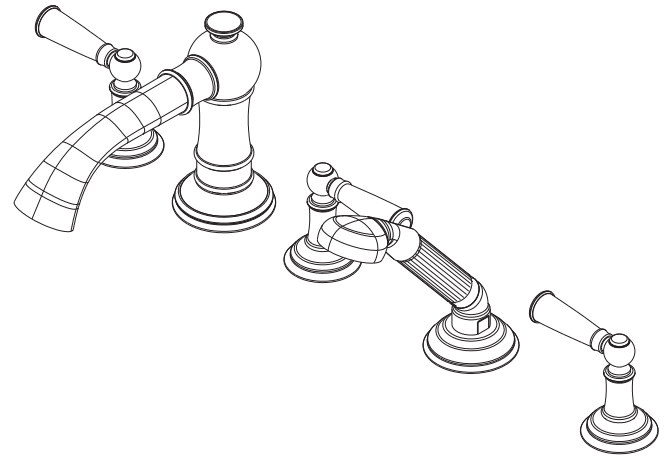

AYLESBURY

Roman Tub with Handshower Deck Trim

3-2417

Features

- Solid brass construction
- ADA compliant traditional lever handles
- 3-1/4" (8.3 cm) spout height at outlet
- 7-5/16" (18.6 cm) spout reach (c-c)
- Intended for use with Newport Brass rough valve kit (Required Accessory) which incorporates the following:
  - Brass valve bodies and quick-connect spout fitting
  - Quarter-turn washerless ceramic disc 3/4" valve cartridges
  - Diverter valve and hoses as needed for handshower

Codes / Standards Compliance

Meets or exceeds the following at date of manufacture:

- ASME A112.18.1/CSA B125.1
- IAPMO/cUPC
- IPC
- ADA
- ICC/ANSI A117.1
- Energy Policy Act of 1992
- EPA Watersense
- All applicable US Federal and State material regulations

Colors / Finishes

- 15: Polished Nickel
- 15S: Satin Nickel
- 26: Polished Chrome
- 10B: Oil Rubbed Bronze
- Other: Refer to the Newport Brass catalog for additional color/finish options.

Specified Model

Model	Description	Colors / Finishes
3-2417	Roman Tub with Handshower Deck Trim	☐ 15 ☐ 15S ☐ 26 ☐ 10B ☐ Other

Required Accessory:

Trim, above, and Rough Valve Kit, below, must both be specified.

Application	Roman Tub			Roman Tub with Handshower					
	Hot Valve	Cold Valve	Spout Quick-Connect Fitting	Hot Valve	Cold Valve	Spout Quick-Connect Fitting	Poly-Braided Hose	Handshower Diverter	H/S Flange Hardware
Inlet/Outlet Size	3/4"	3/4"	3/4"	3/4"	3/4"	3/4"	1/2"	3/4" / 1/2"	-
Part Number	☐ 1-502			☐ 1-503					
Image									

Product Specification:

Add "Color / Finish" suffix to Tub Deck Trim model number, below.

The Roman Tub with Handshower Deck Trim shall be made of solid brass construction. Roman Tub with Handshower Deck Trim shall incorporate ADA compliant traditional lever handles. Product shall incorporate a 3-1/4" (8.3 cm) spout height at outlet and a 7-5/16" (18.6 cm) spout reach (c-c). Rough valve kit shall incorporate brass valve bodies with quarter-turn washerless ceramic disc 3/4" valve cartridges, a quick-connect spout fitting and a diverter valve with hoses as needed for handshower. Roman Tub with Handshower Deck Trim shall be Newport Brass Model 3-2417/_____ and Newport Brass rough valve kit shall be 1-503.