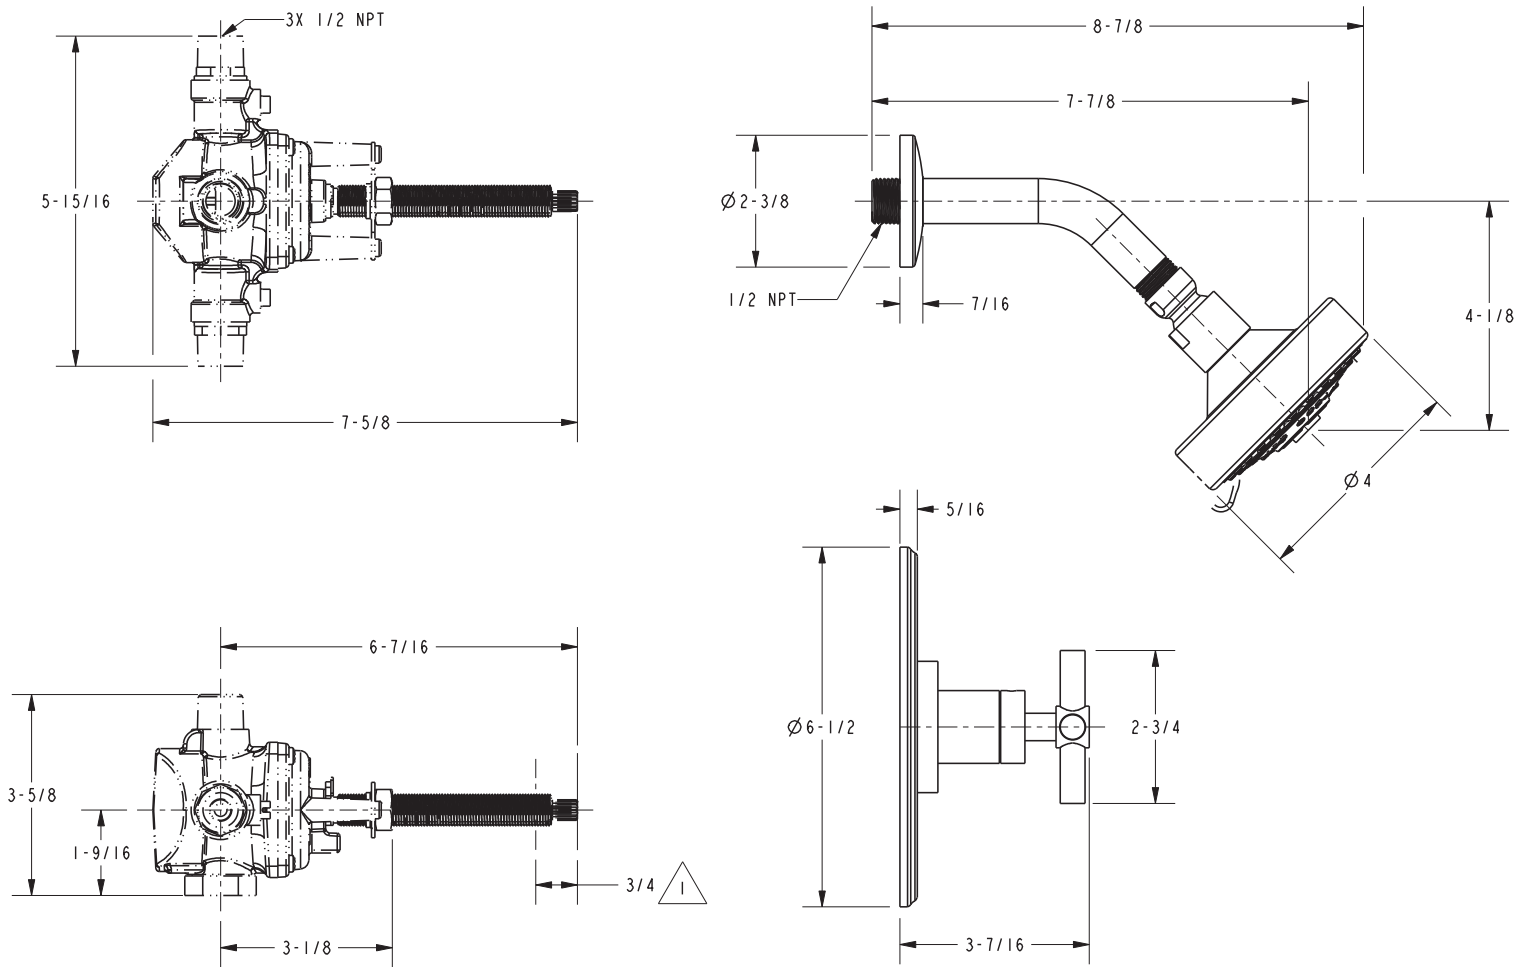

3-994BP

PRODUCT DIMENSIONS *(Units are in inches)*

NOTES:

 CUT ALL-THREAD 3/4" SHORTER THAN STEM.

East Linear Shower Trim 3-994BP