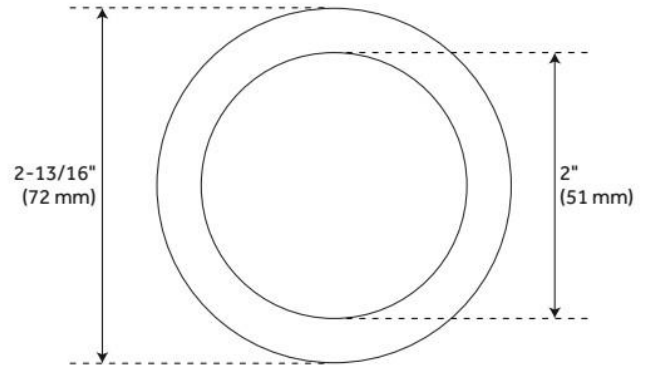

ALCOVE TUB POP-UP DRAIN & OVERFLOW COVER

SKU: 948039

Code: SH477094, SH622, SH484078, SH485511

REVISED 9/25/2024