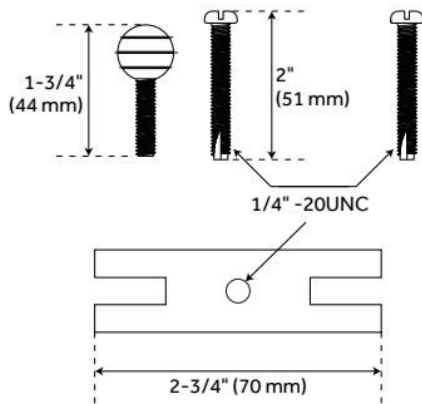

ALCOVE TUB POP-UP DRAIN & OVERFLOW COVER

SKU: 948039

Code: SH477094, SH622, SH484078, SH485511

REVISED 9/25/2024