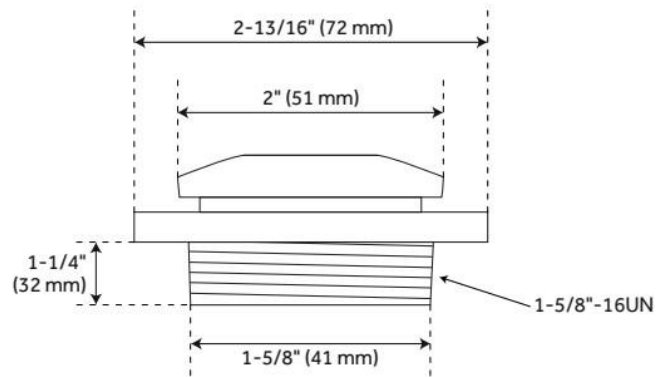

ALCOVE TUB POP-UP DRAIN & OVERFLOW COVER

SKU: 948039

Code: SH477094, SH622, SH484078, SH485511

REVISED 9/25/2024