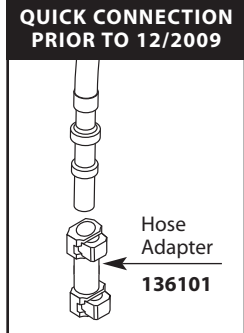

Installation Tool
118305

Hose Service Kit
131381

Hose Weight
98317

O-ring
146213

Escutcheon & Gasket Kit

- **123244** Chrome
- **123244CSL** Classic Stainless
- **123244W** Glacier
- **123244BL** Matte Black

Mounting Hardware
146927