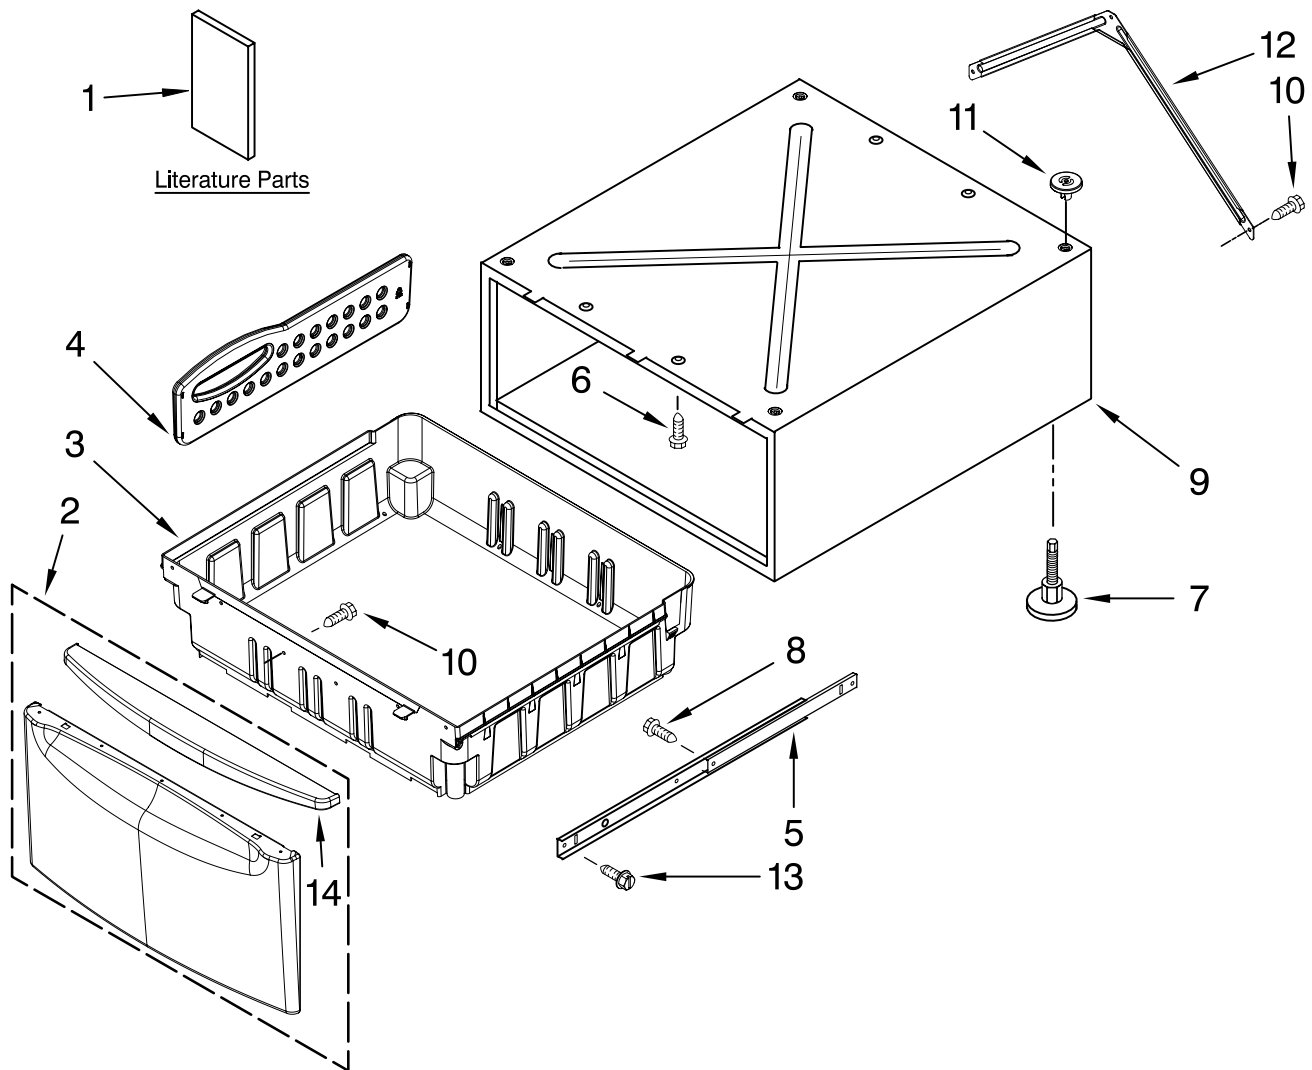

CABINET PARTS

PEDESTAL

For Models: XHPC155XW1, XHPC155XG1, XHPC155XR1, XHPC155XL1
(White) (Cosmetallic) (Red) (Silver)

Illus. No.	Part No.	DESCRIPTION
1	W10325308	Literature Parts Installation Instructions
2		Drawer Front Assembly
	W10103454	White
	W10103487	Cosmetallic
	W10103517	Red
	W10103488	Silver
3	W10169635	Drawer Bin
4	W10189999	Divider, Drawer

Illus. No.	Part No.	DESCRIPTION
5	8578394	Slide Assembly
6	3400111	Screw
7	8563585	Foot Assembly
8	3388228	Screw, 6-20 x 3/8
9		Cabinet (Not Serviced)
10	W10213953	Screw, 8-18 x 1/2
11	8537982	Pad
12	W10169550	Brace, Rear
13	9740849	Screw, 8-18 x 7/16
14	W10243437	Handle, Drawer