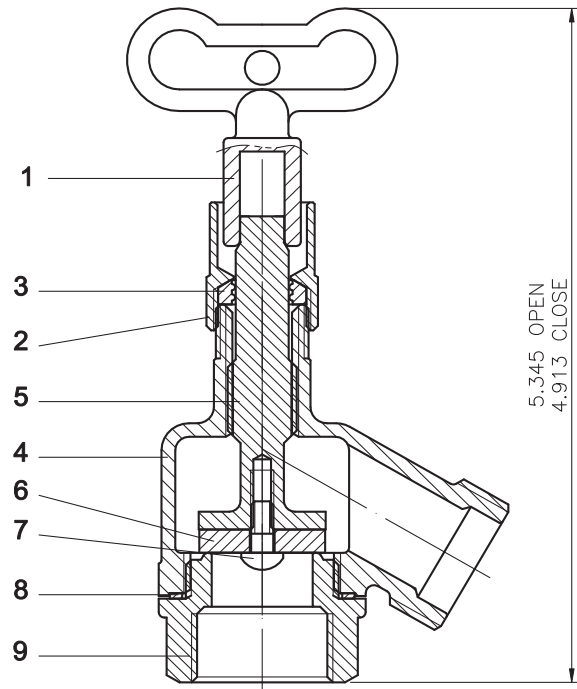

PF113FLKC

Bent Nose Garden Valve With Loose Key

Product Features

- 125 psi
- Operating temperature: 40-160°F
- Includes loose key
- Bronze body
- 3/4" Male hose thread outlet

Model Numbers

PF113FLKC

3/4 FIP BENT NOSE GRDN VLV W/ LK

PF113FLKC

No.	Part Name	Material	QTY
1	Handle	Zinc	1
2	Nut	Brass	1
3	Packing	NBR	1
4	Garden Valve	Brass	1
5	Stem	Brass	1
6	Washer	NBR	1
7	Screw	Stainless	1
8	Washer	Vulcanized	1
9	Nut	Brass	1

Warranty and Codes