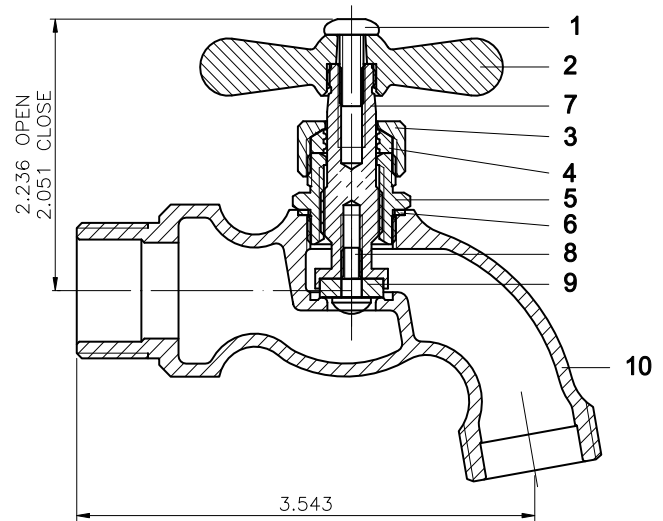

Standard Hose Bibbs

Product Features

- Bronze body
- 125 psi
- Operating temperature: 40-160°F
- 3/4" Male hose thread outlet

Model Numbers

PF108DC	1/2 MALE HOSE BBIB
PF116FC	3/4 MALE HOSE BIBB

PF108DC

No.	Part Name	Material	QTY
1	Screw	Stainless	1
2	Handle	Zinc	1
3	Nut	Brass	1
4	Packing	NBR	1
5	Bonnet	Brass	1
6	Washer	Vulcanized	1
7	Stem	Brass	1
8	Seat	NBR	1
9	Screw	Stainless	1
10	Body	Bronze	1