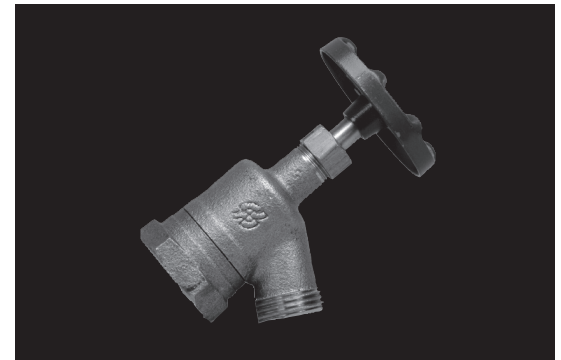

PF113FC & PF117DC

Bent Nose Garden Valves

Product Features

- Bronze body
- 125 psi
- Operating temperature: 40-160°F
- 3/4" Male hose thread outlet

Model Numbers

PF113FC 3/4 FIP BENT NOSE GRDN VLV
PF117DC 1/2 FIP BENT NOSE GRDN VLV

PF113FC

No.	Part Name	Material	QTY
1	Screw	Stainless	1
2	Handle	Zinc	1
3	Nut	Brass	1
4	Packing	NBR	1
5	Garden Valve	Bronze	1
6	Stem	Brass	1
7	Washer	NBR	1
8	Screw	Stainless	1
9	Washer	Vulcanized	1
10	Nut	Brass	1