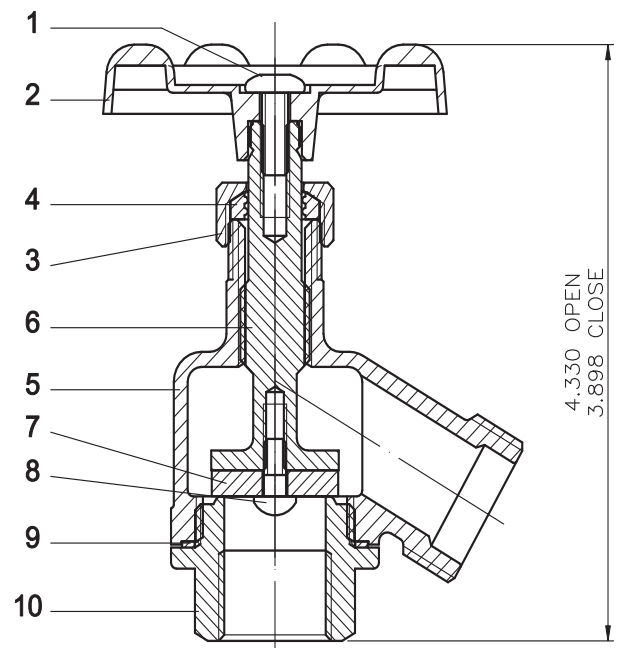

PF113FC & PF117DC

Bent Nose Garden Valves

Product Features

- Bronze body
- 125 psi
- Operating temperature: 40-160°F
- 3/4" Male hose thread outlet

Model Numbers

PF113FC 3/4 FIP BENT NOSE GRDN VLV
PF117DC 1/2 FIP BENT NOSE GRDN VLV

PF113FC

No.	Part Name	Material	QTY
1	Screw	Stainless	1
2	Handle	Zinc	1
3	Nut	Brass	1
4	Packing	NBR	1
5	Garden Valve	Bronze	1
6	Stem	Brass	1
7	Washer	NBR	1
8	Screw	Stainless	1
9	Washer	Vulcanized	1
10	Nut	Brass	1