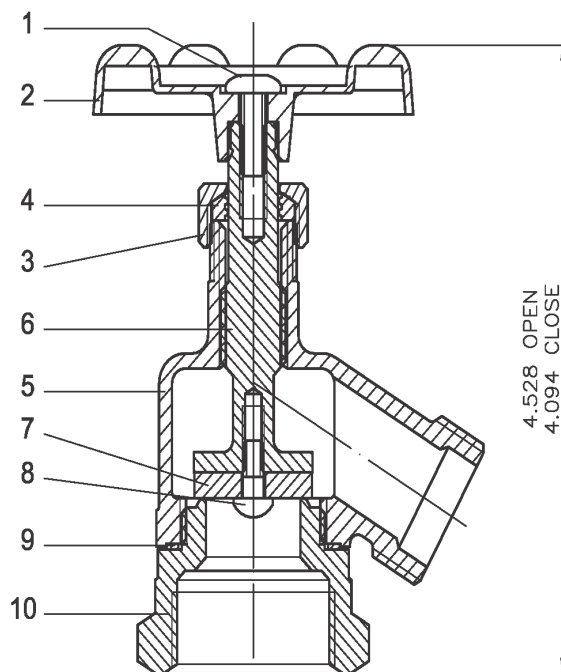

### Product Features

- 125 psi
- Operating temp: 40-160°F
- Bronze body
- Bent nose
- 3/4" male hose thread outlet

### Model Numbers

PF118GC

1" Fip Bent Nose Grdn Vlv

PF118GC

No.	Part Name	Material	Qty
1	Screw	Stainless	1
2	Handle	Zinc	1
3	Nut	Brass	1
4	Packing	NBR	1
5	Garden Valve	Bronze	1
6	Stem	Brass	1
7	Washer	NBR	1
8	Screw	Stainless	1
9	Washer	Vulcanized	1
10	Nut	Brass	1