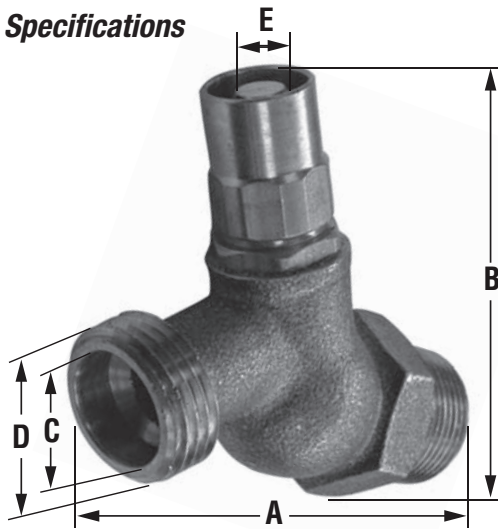

Hose Bibs Loose Key No-Kink

Product Features

- Heavy pattern rough brass
- O-ring seal, one piece bonnet design
- Stainless steel handle & seat screws
- Made in Taiwan

Model Numbers

- PF103DLKC 1/2" MIP Hose Bib LK
 PF109FLKC 3/4" MIP Hose Bib LK

Product Specifications

PF109FLKC

Hose Bibs No-Kink with Loose Key

ITEM	DESCRIPTION	A		B		C		D		E		F		G		H	
		IN	MM	IN	MM	IN	MM	IN	MM	IN	MM	IN	MM	IN	MM	IN	MM
PF103DLKC	1/2" (1.2cm) MIP x 3/4" (1.9cm) Hose	3.25	8.25	2.81	7.14	0.75	1.9	1.06	2.69	0.93	2.38	0.75	1.9	0.62	1.58	0.75	1.9
PF109FLKC	3/4" (1.9cm) MIP x 3/4" (1.9cm) Hose	3.25	8.25	2.81	7.14	0.75	1.9	1.06	2.69	0.93	2.38	0.75	1.9	0.75	1.9	1.0	2.54