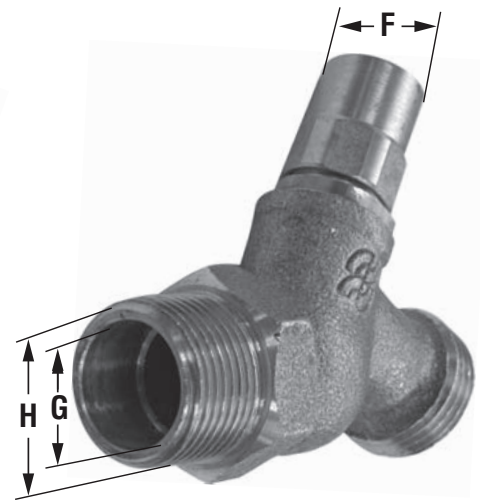

Hose Bibs Loose Key No-Kink

Product Features

- Heavy pattern rough brass
- O-ring seal, one piece bonnet design
- Stainless steel handle & seat screws
- Made in Taiwan

Model Numbers

- PF103DLKC 1/2" MIP Hose Bib LK
 PF109FLKC 3/4" MIP Hose Bib LK

Product Specifications

PF109FLKC

Hose Bibs No-Kink with Loose Key

ITEM	DESCRIPTION	A		B		C		D		E		F		G		H	
		IN	MM	IN	MM	IN	MM	IN	MM	IN	MM	IN	MM	IN	MM	IN	MM
PF103DLKC	1/2" (1.2cm) MIP x 3/4" (1.9cm) Hose	3.25	8.25	2.81	7.14	0.75	1.9	1.06	2.69	0.93	2.38	0.75	1.9	0.62	1.58	0.75	1.9
PF109FLKC	3/4" (1.9cm) MIP x 3/4" (1.9cm) Hose	3.25	8.25	2.81	7.14	0.75	1.9	1.06	2.69	0.93	2.38	0.75	1.9	0.75	1.9	1.0	2.54