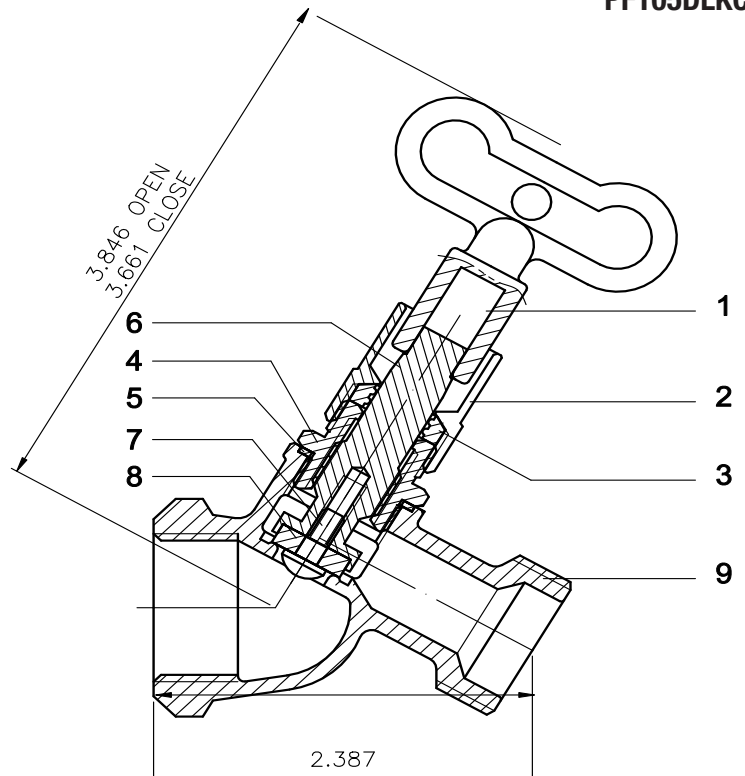

Hose Bibbs With Loose Key

Product Features

- Includes loose key
- Bronze material
- 125 psi
- Operating temperature: 40-160°F
- 3/4" Male hose thread outlet

Model Numbers

- PF105DLKC 1/2" FIP Hose Bibb w/ LK
 PF110FLKC 3/4" FIP Hose Bibb w/ LK

PF105DLKC

Product Specifications

No.	Part Name	Material	QTY
1	Handle	Zinc	1
2	Nut	Brass	1
3	Packing	NBR	1
4	Bonnet	Brass	1
5	Washer	Vulcanized	1
6	Stem	Brass	1
7	Seat	NBR	1
8	Screw	Stainless	1
9	Body	Bronze	1