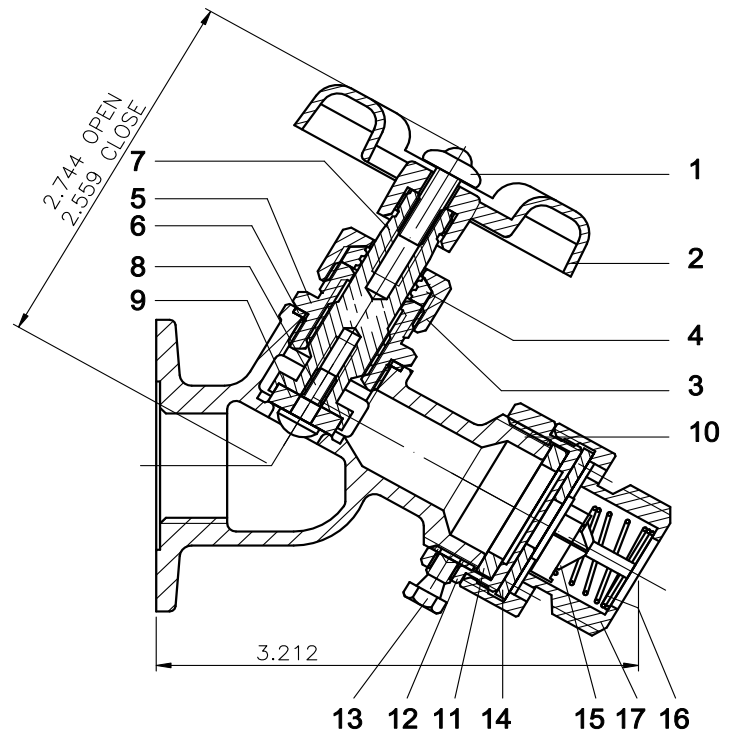

PF120DC

Sillcock with Vacuum Breaker

Product Features

- Bronze material
- 125 psi
- Operating temperature: 40-160°F
- Includes vacuum breaker
- 3/4" Male hose thread outlet

Model Numbers

PF120DC

1/2" FIP Sill w/ VB

PF120DC

No.	Part Name	Material	QTY
1	Screw	Stainless	1
2	Handle	Zinc	1
3	Nut	Brass	1
4	Packing	NBR	1
5	Bonnet	Brass	1
6	Washer	Vulcanized	1
7	Stem	Brass	1
8	Seat	NBR	1
9	Screw	Stainless	1
10	Body	Bronze	1
11	Washer	NBR	1
12	Adapter	Brass	1
13	Set Screw	Brass	1
14	Packing	NBR	1
15	Spring Base	POM	1
16	Spring	Stainless	1
17	Check Valve Body	Brass	1