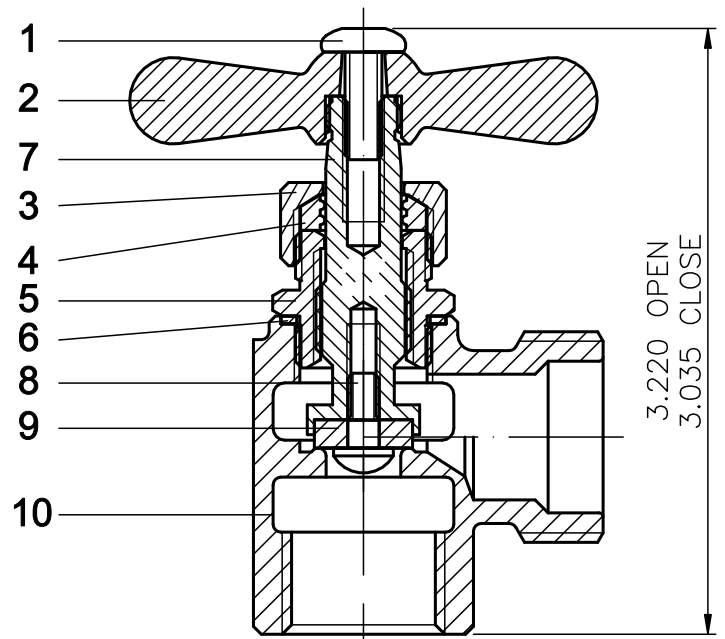

PF102DC

Washing Machine Valves

Product Features

- Bronze body
- 125 psi
- Operating temperature: 40-160°F
- 3/4" Male hose thread outlet

Available Parts

PF102DC

1/2 FIP WM VLV SATIN

PF102DC

Product Specifications

No.	Part Name	Material	QTY
1	Screw	Stainless	1
2	Handle	Zinc	1
3	Nut	Brass	1
4	Packing	NBR	1
5	Bonnet	Brass	1
6	Washer	Vulcanized	1
7	Stem	Brass	1
8	Seat	NBR	1
9	Screw	Stainless	1
10	Body	Bronze	1