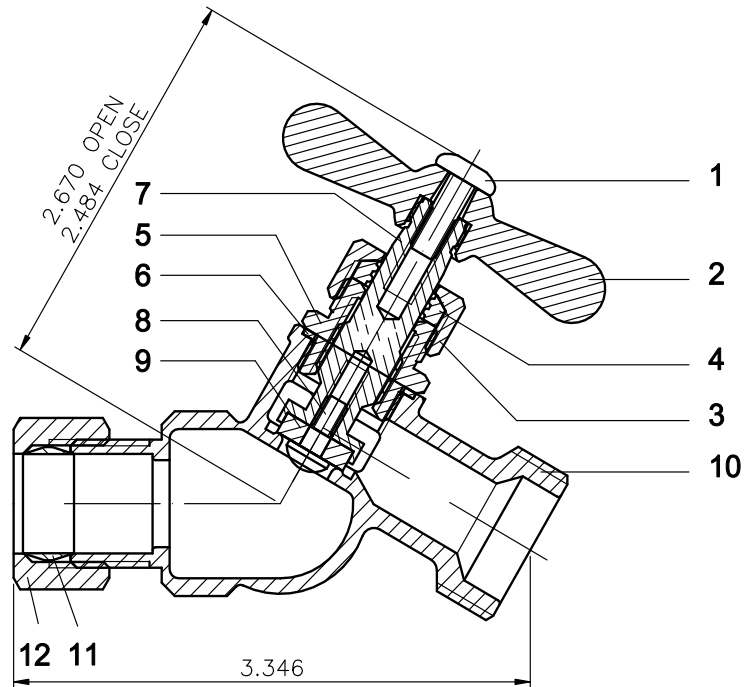

PF106DC

No-kink Compression Hose Bibb

Product Features

- Bronze body
- 125 psi
- Operating temperature: 40-160°F
- 3/4" Hose thread outlet

Model Numbers

PF106DC 1/2 COP COMP HOSE BIBB NO KINK

PF106DC

No.	Part Name	Material	QTY
1	Screw	Stainless	1
2	Handle	Zinc	1
3	Nut	Brass	1
4	Packing	NBR	1
5	Bonnet	Brass	1
6	Washer	Vulcanized	1
7	Stem	Brass	1
8	Seat	NBR	1
9	Screw	Stainless	1
10	Body	Bronze	1
11	Ring	Brass	1
12	Nut	Brass	1