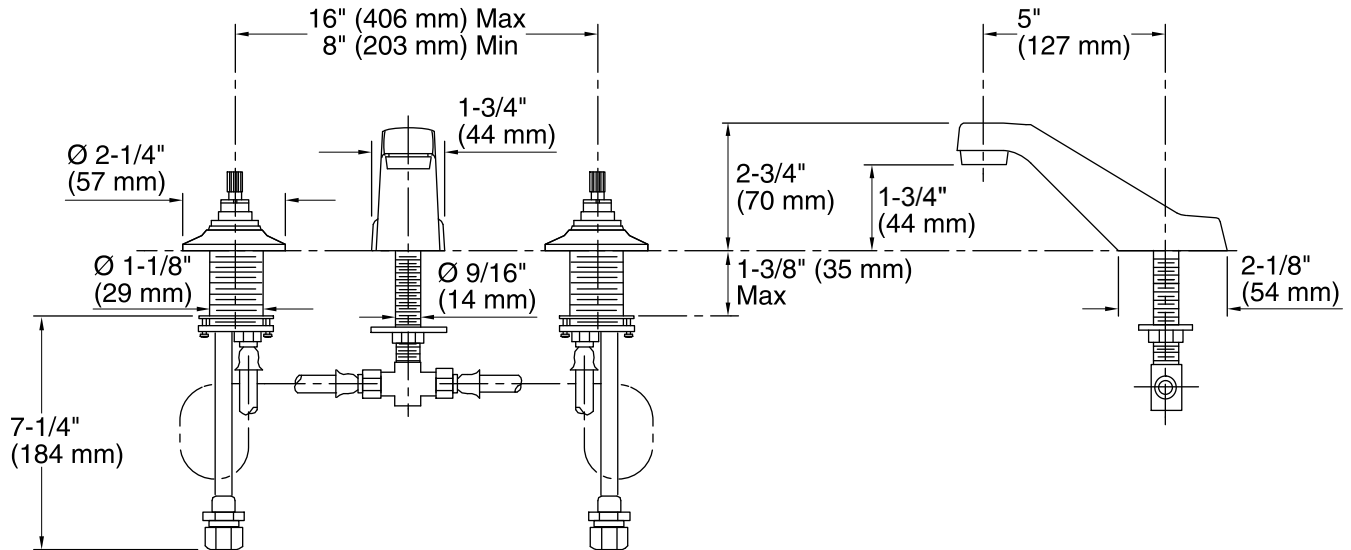

Features

- Brass construction.
- Brass valve bodies.
- Quarter-turn washerless ceramic disc valves.
- Less drain and lift rod.
- Standard aerator.
- Variety of handle style options.
- Less handles.
- 2.0 gal/min (7.6 l/min) maximum flow rate [max at 60 psi (4.14 bar)].

Optional Accessories

1160594 Large Spray Aerator 0.35 gpm (1.3 l/min)

Codes/Standards

ASME A112.18.1/CSA B125.1

NSF 61

NSF 372

DOE - Energy Policy Act 1992

All applicable US Federal and State material regulations

KOHLER® Faucet Lifetime Limited Warranty

See website for detailed warranty information.

Technical Information

All product dimensions are nominal.

Spout reach: 5" (127 mm)

Faucet:

Flow rate: 2 gal/min (7.6 l/min)