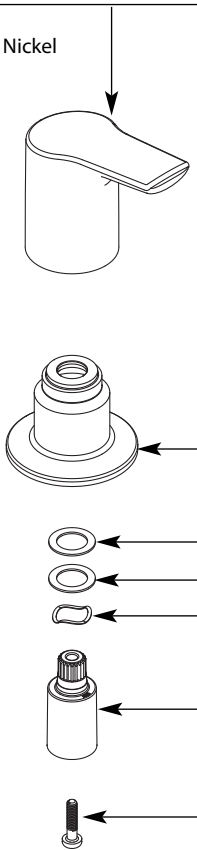

Buy it for looks. Buy it for life.®

- Order by Part Number
- Valve: CA9000, CA69000

Illustrated Parts

METHOD™		
Two-Handle Widespread Lavatory Faucet Trim		
MODEL	HANDLE	FINISH
CAT6820	Lever	Chrome
CAT6820BN	Lever	Brushed Nickel

Handle Kit - HOT or COLD

- 149113** Chrome
- 149113BN** Brushed Nickel

Lift Rod Kit

- 149115** Chrome
- 149115BN** Brushed Nickel

Spout Kit

- 149114** Chrome
- 149114BN** Brushed Nickel

Temperature Indicator Rings

- 149121** Red & Blue

Aerator Kit (Includes tool)

- 143326** 1.5 GPM

Pop-Up Plug & Seat

- 10709** Chrome
- 10709BN** Brushed Nickel