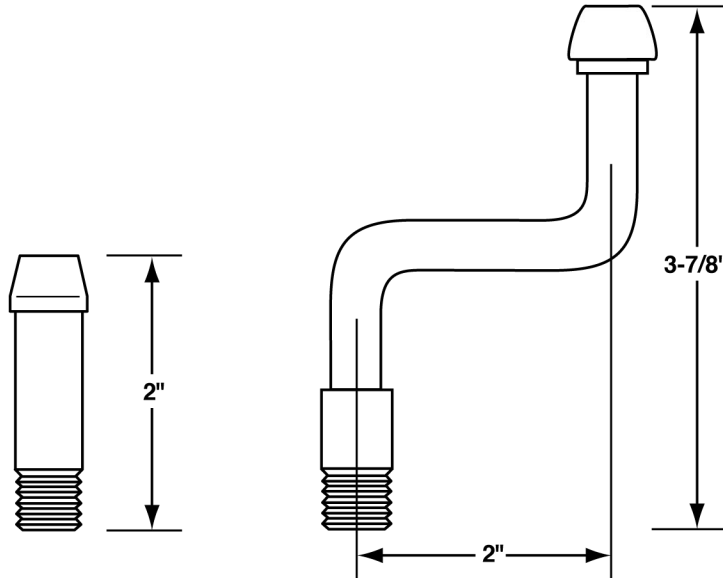

## PRODUCT SPECIFICATION

Part No.

**TPC2STR, TPC2OFR**

**Brass Tailpieces for  
Rigid Lavatory Supplies**

**Job Name:**

**Submittal Number:**

**TPC2STR**

**TPC2OFR**

### Specifications:

Seamless Brass Tailpieces (straight, offset) 1-1/4" x 2" for use with rigid lavatory supply risers.