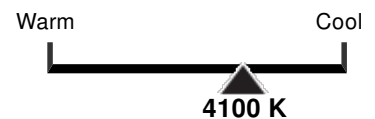

Brightness 880 lumens

Estimated Energy Cost \$1.57

per year, based on 3 hrs/day, 11c/kWh.
Energy cost depends on utility rates and light use.

Average Life 9.1 years

Based on 3 hrs/day

Light Appearance

Energy Used 13 watts

Product Information

Features

- Self-ballasted Spiral CFL
- Uses 75% less energy than equivalent incandescent lamps
- Long Life
- Instant On
- Approved to totally enclosed fixtures

Product Specifications

Item Number	Technology	UPC	Voltage	Watts	Incandescent Equivalent	Lamp Shape	Base
S8208	Compact Fluorescent	*20045923082089	120	13	60	T2	GU24
ANSI Base	Lamp Code	Dimmable/Non-Dimmable	Finish	MOL in inches	MOD in inches	Initial Lumens	Average Rated Hours
GU24	13T2GU24/41	n/a	n/a	3 5/8	1 13/16	880	10000
Kelvin Temp	Color	CRI	Beam Spread Deg	Pack	Package Type	ENERGY STAR	RoHS Compliant
4100	Cool White	82	n/a	48	Box	n/a	Yes