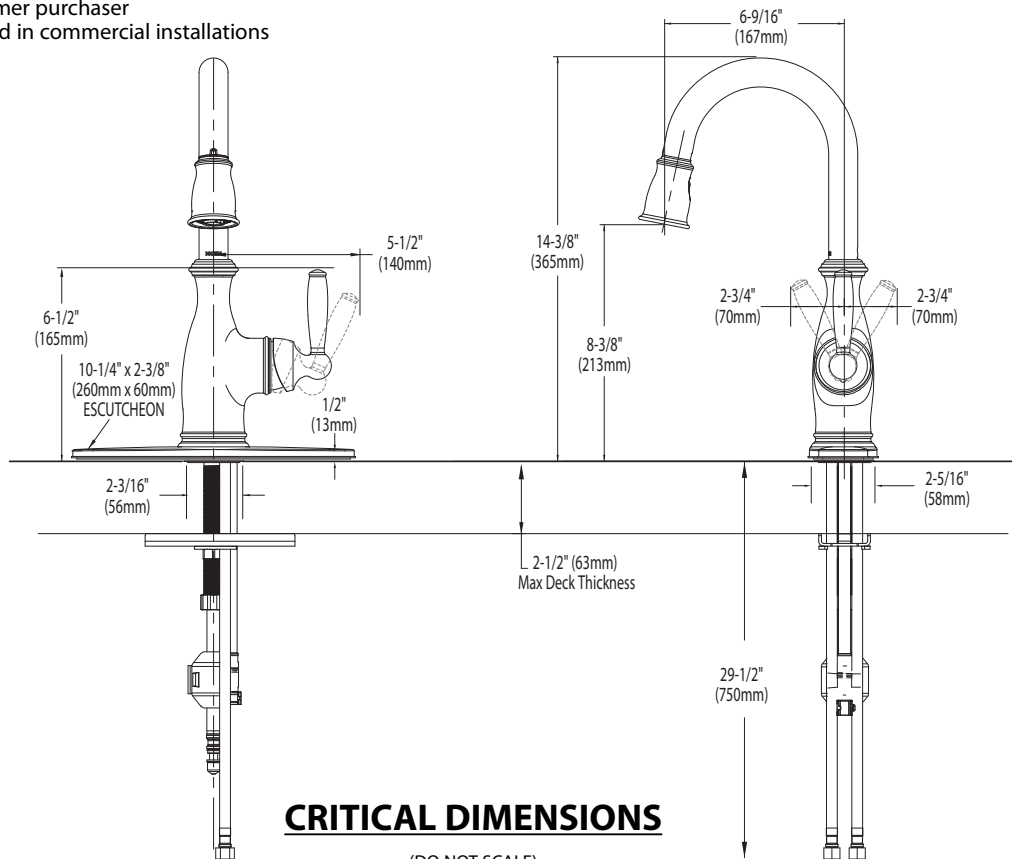

Buy it for looks. Buy it for life.®

Specifications

FAUCET DESCRIPTION

- Reflex™ pulldown system offers smooth operation, easy movement and secure docking
- Metal construction with various finishes identified by suffix
- Hydrolock® quick connect installation
- Pullout spray with 68" braided hose
- Flexible supply lines with 3/8" compression fittings
- High arc spout provides the perfect height and reach for prep sinks while the pulldown feature provides infinite maneuverability for food preparation tasks
- 360° rotating spout provides ability to install handle on either side

OPERATION

- Lever style handle
- Temperature controlled by 100° arc of handle travel
- Operates with less than 5 lbs. of force
- Operates in stream or spray mode in the pullout or retracted position
- When filling a vessel outside the sink, the pause feature conveniently stops the flow of water as the wand passes over the counter top

FLOW

- Flow is limited to 1.5 gpm (5.7 L/min) at 60 psi

CARTRIDGE

- 1255™ Duralast™ cartridge for Single-Handle Faucets

STANDARDS

- Third party certified to IAPMO Green, ASME A112.18.1/CSA B125.1 and all applicable requirements referenced therein including NSF 61/9
- Meets CalGreen and Georgia SB370 requirements
- Complies with California Proposition 65 and with the Federal Safe Drinking Water Act
- The backflow protection system in the device consists of two independently operating check valves, a primary and a secondary which prevent backflow
- **ADA**  for lever handle

Models: 5985 series

NOTE: THIS FAUCET IS DESIGNED TO BE INSTALLED
THRU 1 OR 3 HOLES, 1-1/2" (38mm) MIN. DIA.

CRITICAL DIMENSIONS

(DO NOT SCALE)