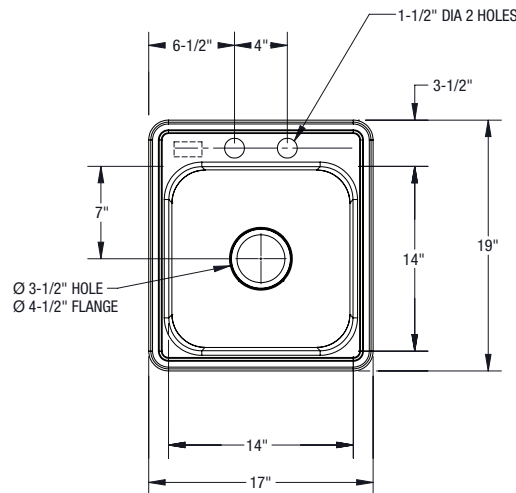

### Product Features

- Stainless steel single-bowl sink
- Self-rimming
- Sink clips included for countertops up to 3/4" thick
- Single hole, 2 or 3 faucet holes
- 22 gauge
- Includes sound deadening pads for sound reduction and insulation
- ADA compliant when installed to ADA guidelines

### General Specifications

- Overall Size: 17" x 19"
- Bowl Size: 14" x 14"
- Bowl Depth: 6-1/8"
- Drain Diameter: 3-1/2"
- Minimum Cabinet Size: 21"

PFSR171963

### Product Specifications

PFSR171961

PFSR171962

PFSR171963

\* Measured from inside