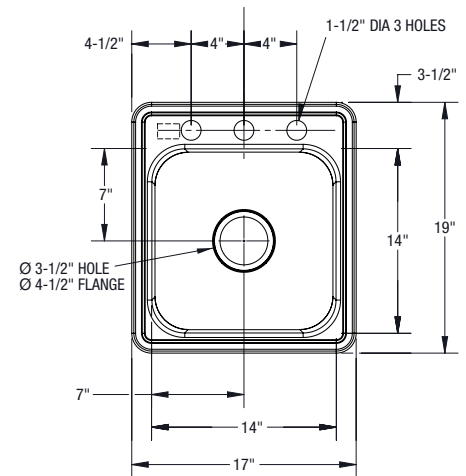

### Product Features

- Stainless steel single-bowl sink
- Self-rimming
- Sink clips included for countertops up to 3/4" thick
- Single hole, 2 or 3 faucet holes
- 22 gauge
- Includes sound deadening pads for sound reduction and insulation
- ADA compliant when installed to ADA guidelines

### General Specifications

- Overall Size: 17" x 19"
- Bowl Size: 14" x 14"
- Bowl Depth: 6-1/8"
- Drain Diameter: 3-1/2"
- Minimum Cabinet Size: 21"

PFSR171963

### Model Numbers

- PFSR171961 17 x 19 1H 6-1/8" 22 GA 1B SS SINK ADA compliant
- PFSR171962 17 x 19 2H 6-1/8" 22 GA 1B SS SINK ADA compliant
- PFSR171963 17 x 19 3H 6-1/8" 22 GA 1B SS SINK ADA compliant

### Product Specifications

PFSR171961

PFSR171962

PFSR171963

\* Measured from inside