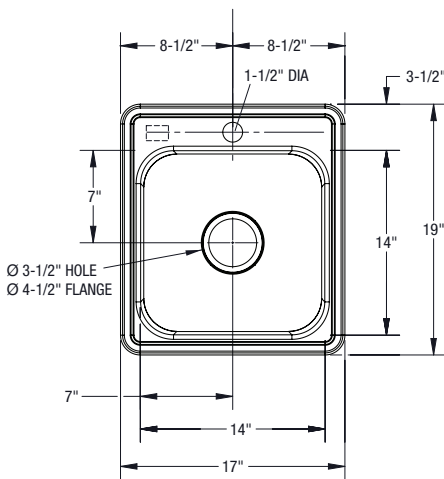

### Product Features

- Stainless steel single-bowl sink
- Self-rimming
- Sink clips included for countertops up to 3/4" thick
- Single hole, 2 or 3 faucet holes
- 22 gauge
- Includes sound deadening pads for sound reduction and insulation
- ADA compliant when installed to ADA guidelines

### General Specifications

- Overall Size: 17" x 19"
- Bowl Size: 14" x 14"
- Bowl Depth: 6-1/8"
- Drain Diameter: 3-1/2"
- Minimum Cabinet Size: 21"

PFSR171963

### Model Numbers

- PFSR171961 17 x 19 1H 6-1/8" 22 GA 1B SS SINK ADA compliant
- PFSR171962 17 x 19 2H 6-1/8" 22 GA 1B SS SINK ADA compliant
- PFSR171963 17 x 19 3H 6-1/8" 22 GA 1B SS SINK ADA compliant

### Product Specifications

PFSR171961

PFSR171962

PFSR171963

\* Measured from inside