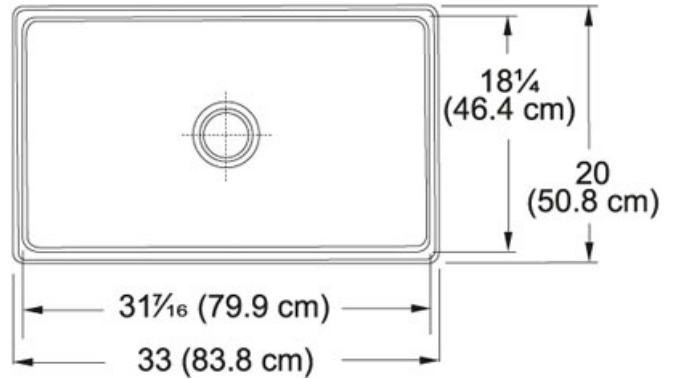

Farm House FHK710-33 Fireclay White | 130.0079.638

FAMILY : Sinks | SERIE : Farm House | FINISH : Fireclay White | INSTALLATION TYPE : Apron Front | MODEL : FHK710-33 | STYLE : Traditional

TECHNICAL DATA

Minimum Cabinet Size 30"

Drain Opening 3 1/2"

Length overall 30 1/8"

Width overall 20 1/16"

Depth Overall 10 15/64"

Length of large bowl 28 1/8"

Width of large bowl 17 3/4"

Depth of large bowl 9 1/4"