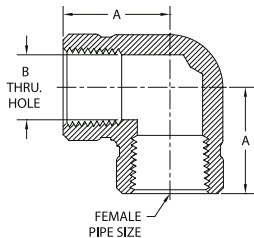

## Female Pipe Elbow

Part No.	Interchanges With	Female Pipe Size	A	B Thru Hole
2-2FF-2	2-E	1/8	.843	.328
4-2FF-4	4-E	1/4	.968	.421
6-2FF-6	6-E	3/8	1.000	.562
8-2FF-8	8-E	1/2	1.125	.687
12-2FF-12	12-E	3/4	1.437	.890