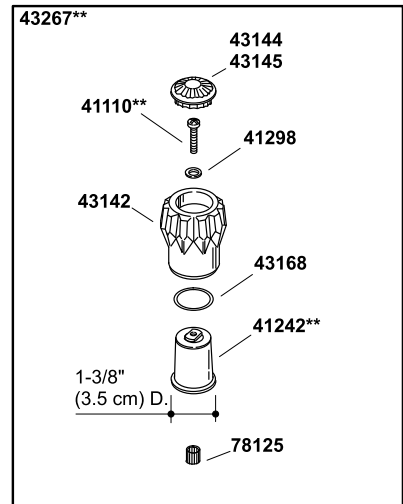

# Triton®

Centerset commercial bathroom sink faucet, requires handles, drain  
K-7404-K-CP

# Triton®

Centerset commercial bathroom sink faucet, requires handles, drain  
K-7404-K-CP

88107-8-AE

© 2013 Kohler Co.