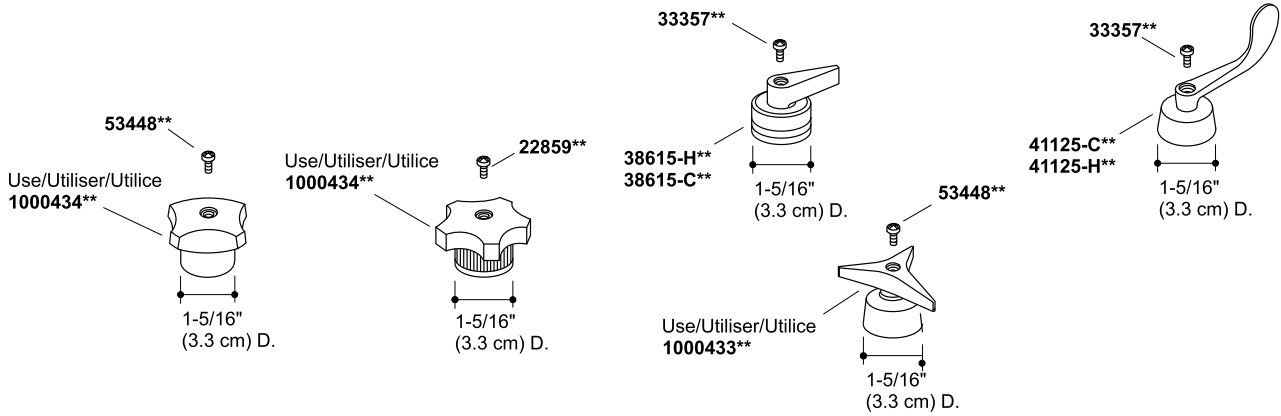

# Triton®

Centerset commercial bathroom sink faucet, requires handles, drain  
K-7404-K-CP

# Triton®

Centerset commercial bathroom sink faucet, requires handles, drain  
K-7404-K-CP

88107-8-AE

© 2013 Kohler Co.