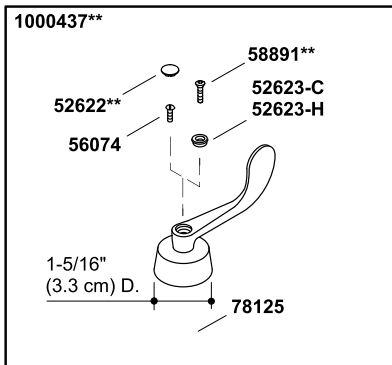

# Triton®

Centerset commercial bathroom sink faucet, requires handles, drain  
K-7404-K-CP

# Triton®

Centerset commercial bathroom sink faucet, requires handles, drain  
K-7404-K-CP

88107-8-AE

© 2013 Kohler Co.