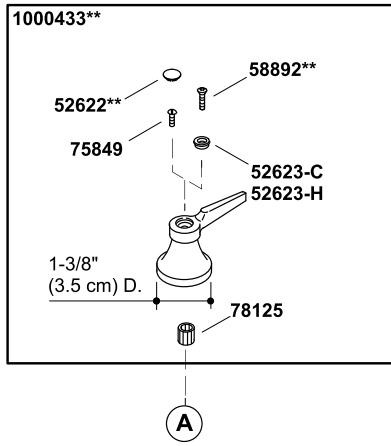

# Triton®

Centerset commercial bathroom sink faucet, requires handles, drain  
K-7404-K-CP

# Triton®

Centerset commercial bathroom sink faucet, requires handles, drain  
K-7404-K-CP

88107-8-AE

© 2013 Kohler Co.