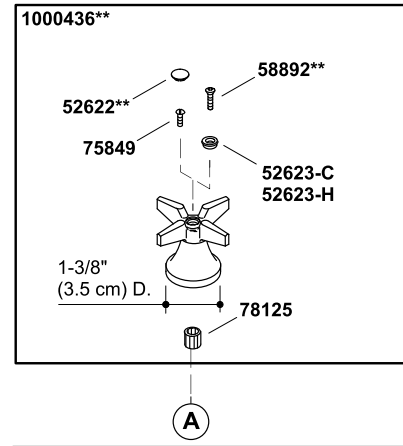

# Triton®

Centerset commercial bathroom sink faucet, requires handles, drain  
K-7404-K-CP

# Triton®

Centerset commercial bathroom sink faucet, requires handles, drain  
K-7404-K-CP

88107-8-AE

© 2013 Kohler Co.