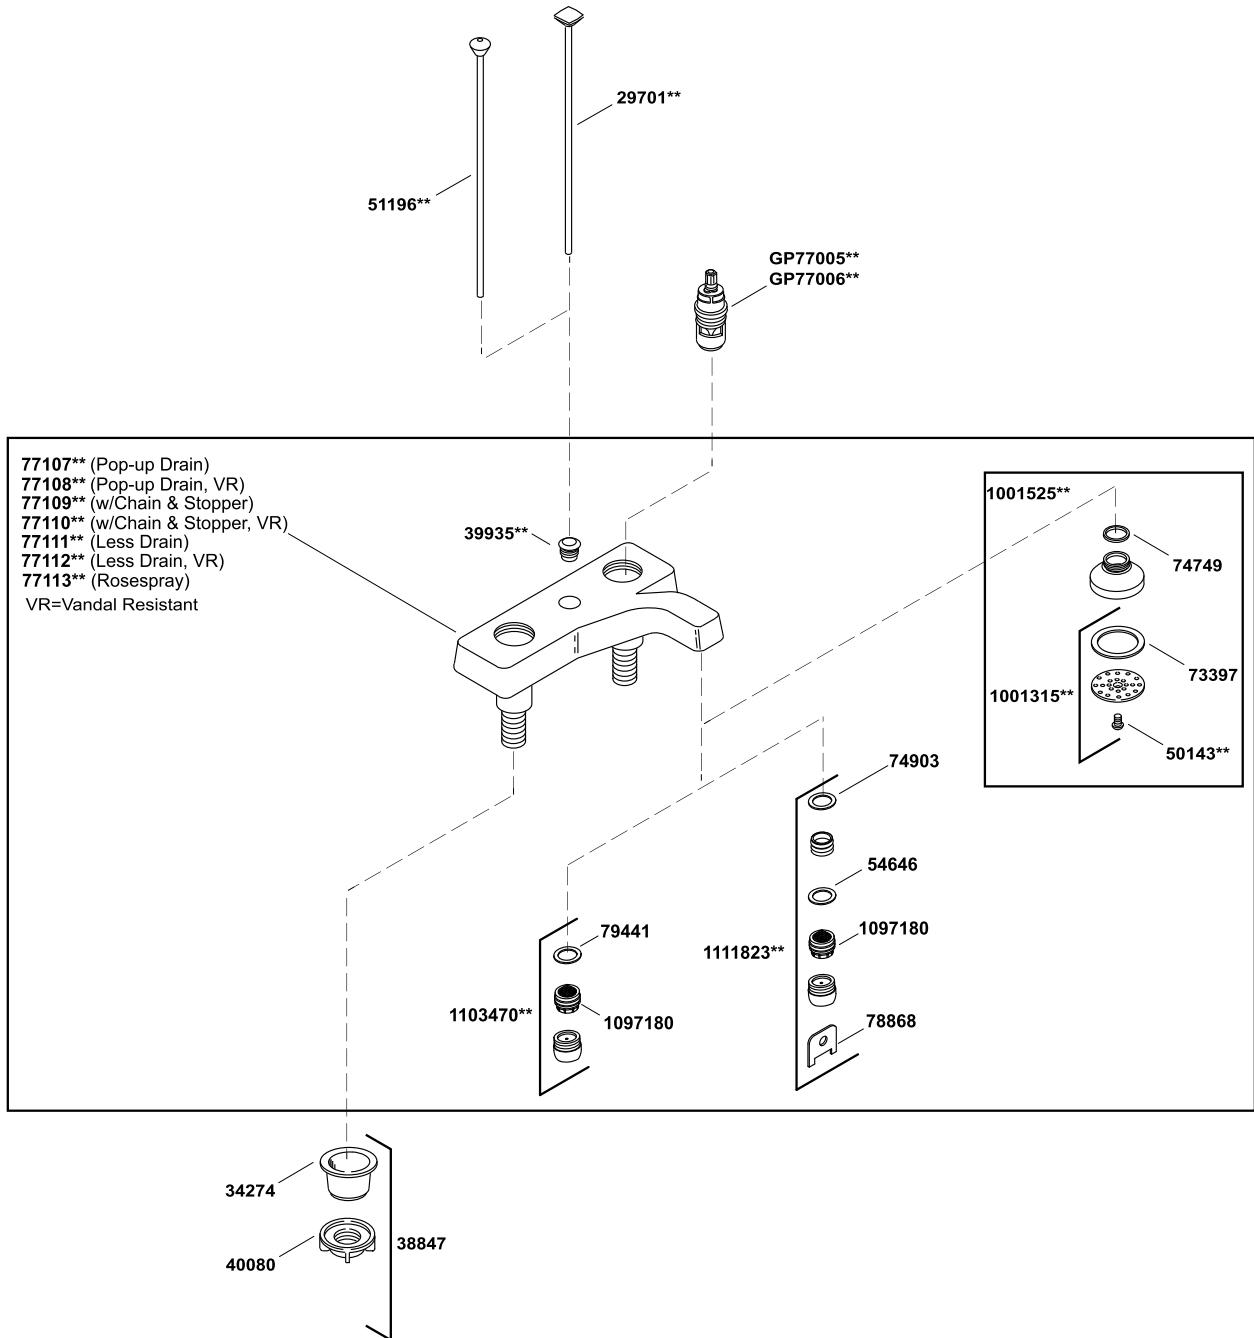

# Triton®

Centerset commercial bathroom sink faucet, requires handles, drain  
K-7404-K-CP

# Triton®

Centerset commercial bathroom sink faucet, requires handles, drain  
K-7404-K-CP

88107-8-AE

© 2013 Kohler Co.