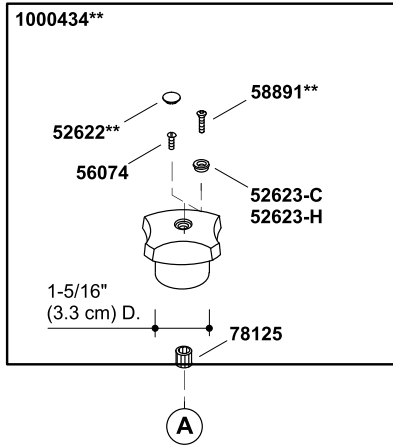

# Triton®

Centerset commercial bathroom sink faucet, requires handles, drain  
K-7404-K-CP

# Triton®

Centerset commercial bathroom sink faucet, requires handles, drain  
K-7404-K-CP

88107-8-AE

© 2013 Kohler Co.