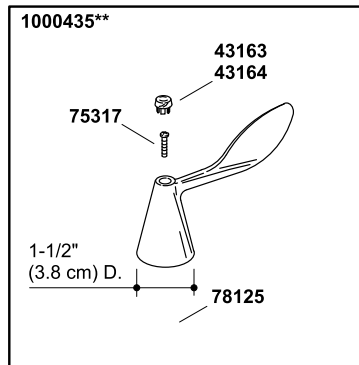

# Triton®

Centerset commercial bathroom sink faucet, requires handles, drain  
K-7404-K-CP

# Triton®

Centerset commercial bathroom sink faucet, requires handles, drain  
K-7404-K-CP

88107-8-AE

© 2013 Kohler Co.