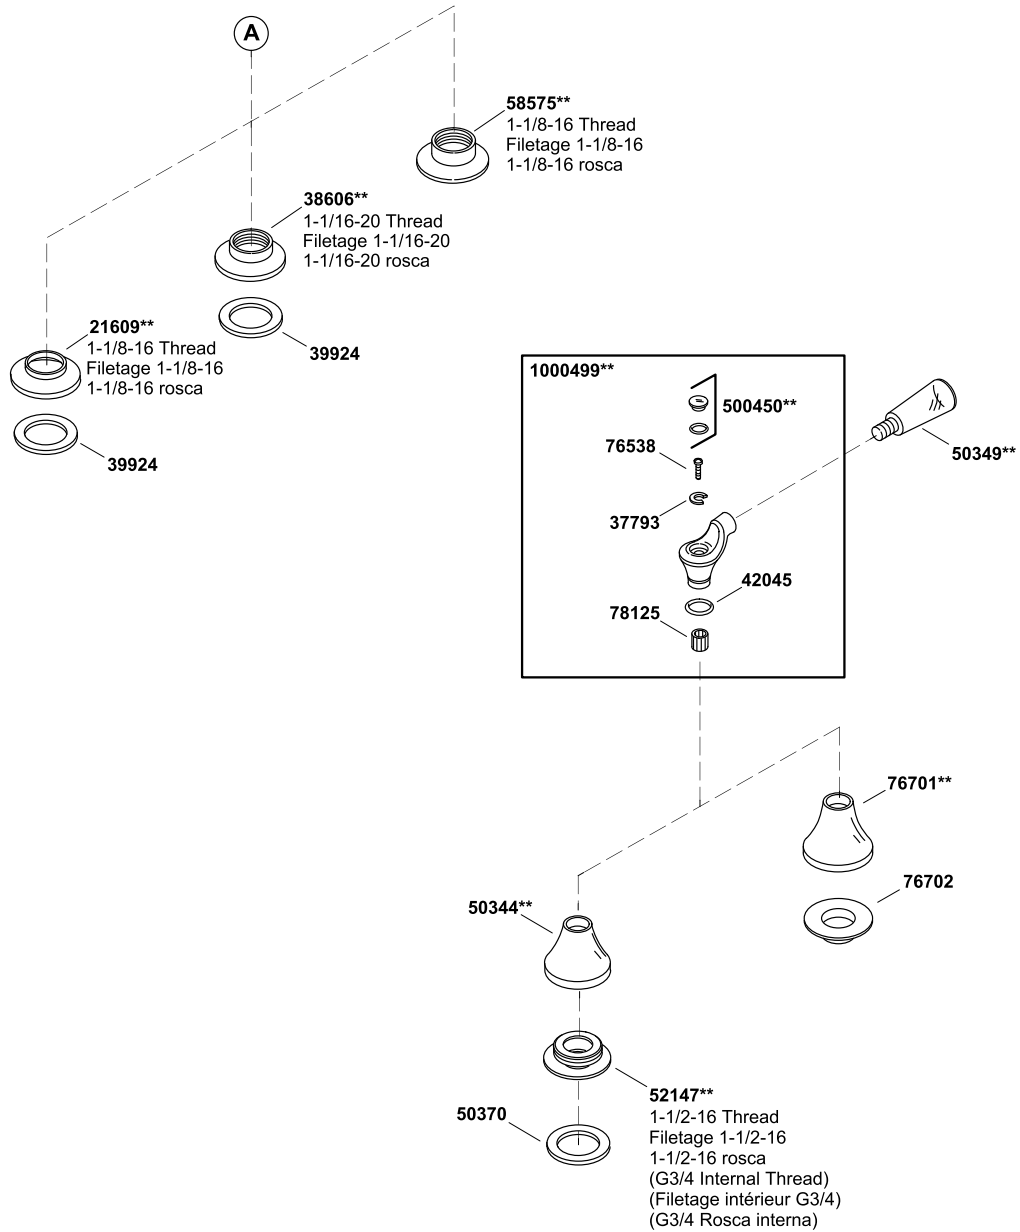

# Triton®

Centerset commercial bathroom sink faucet, requires handles, drain  
K-7404-K-CP

# Triton®

Centerset commercial bathroom sink faucet, requires handles, drain  
K-7404-K-CP

88107-8-AE

© 2013 Kohler Co.