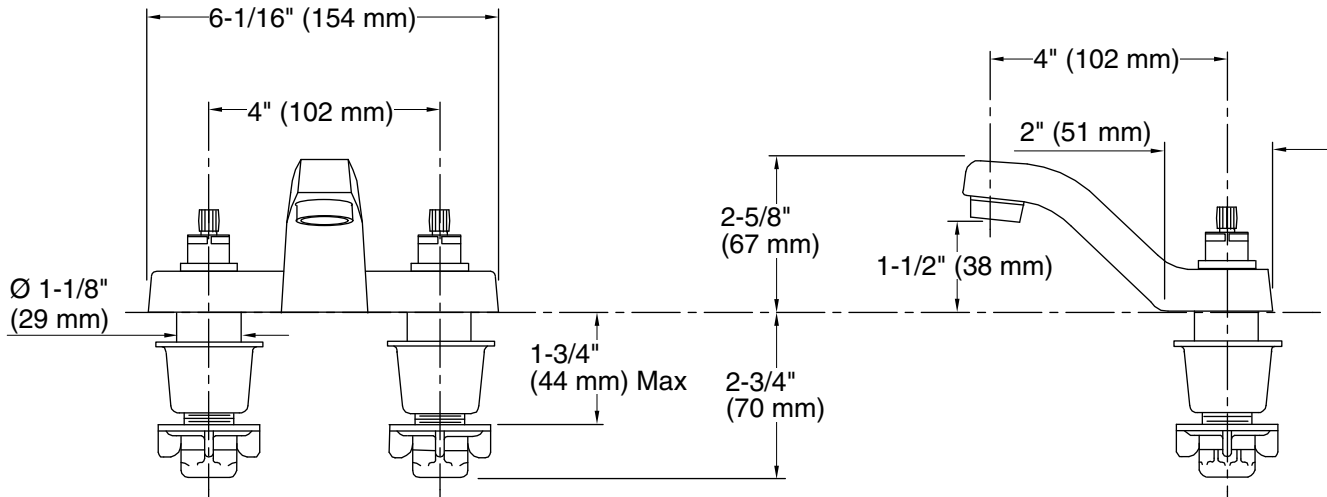

Technical Information

All product dimensions are nominal.

Faucet:

Flow rate: 1.5 gal/min (5.7 l/min)

Pressure: 60 psi (4.1 bar)

Spout:

Spout reach: 4" (102 mm)

Notes

Install this product according to the installation guide.