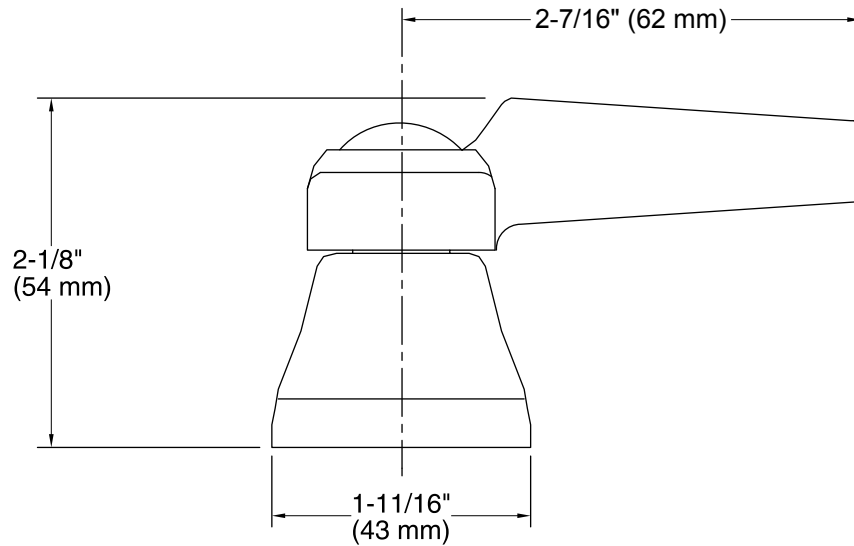

Technical Information

All product dimensions are nominal.

Notes

Install this product according to the installation guide.

ADA compliant when installed to the specific requirements of these regulations.